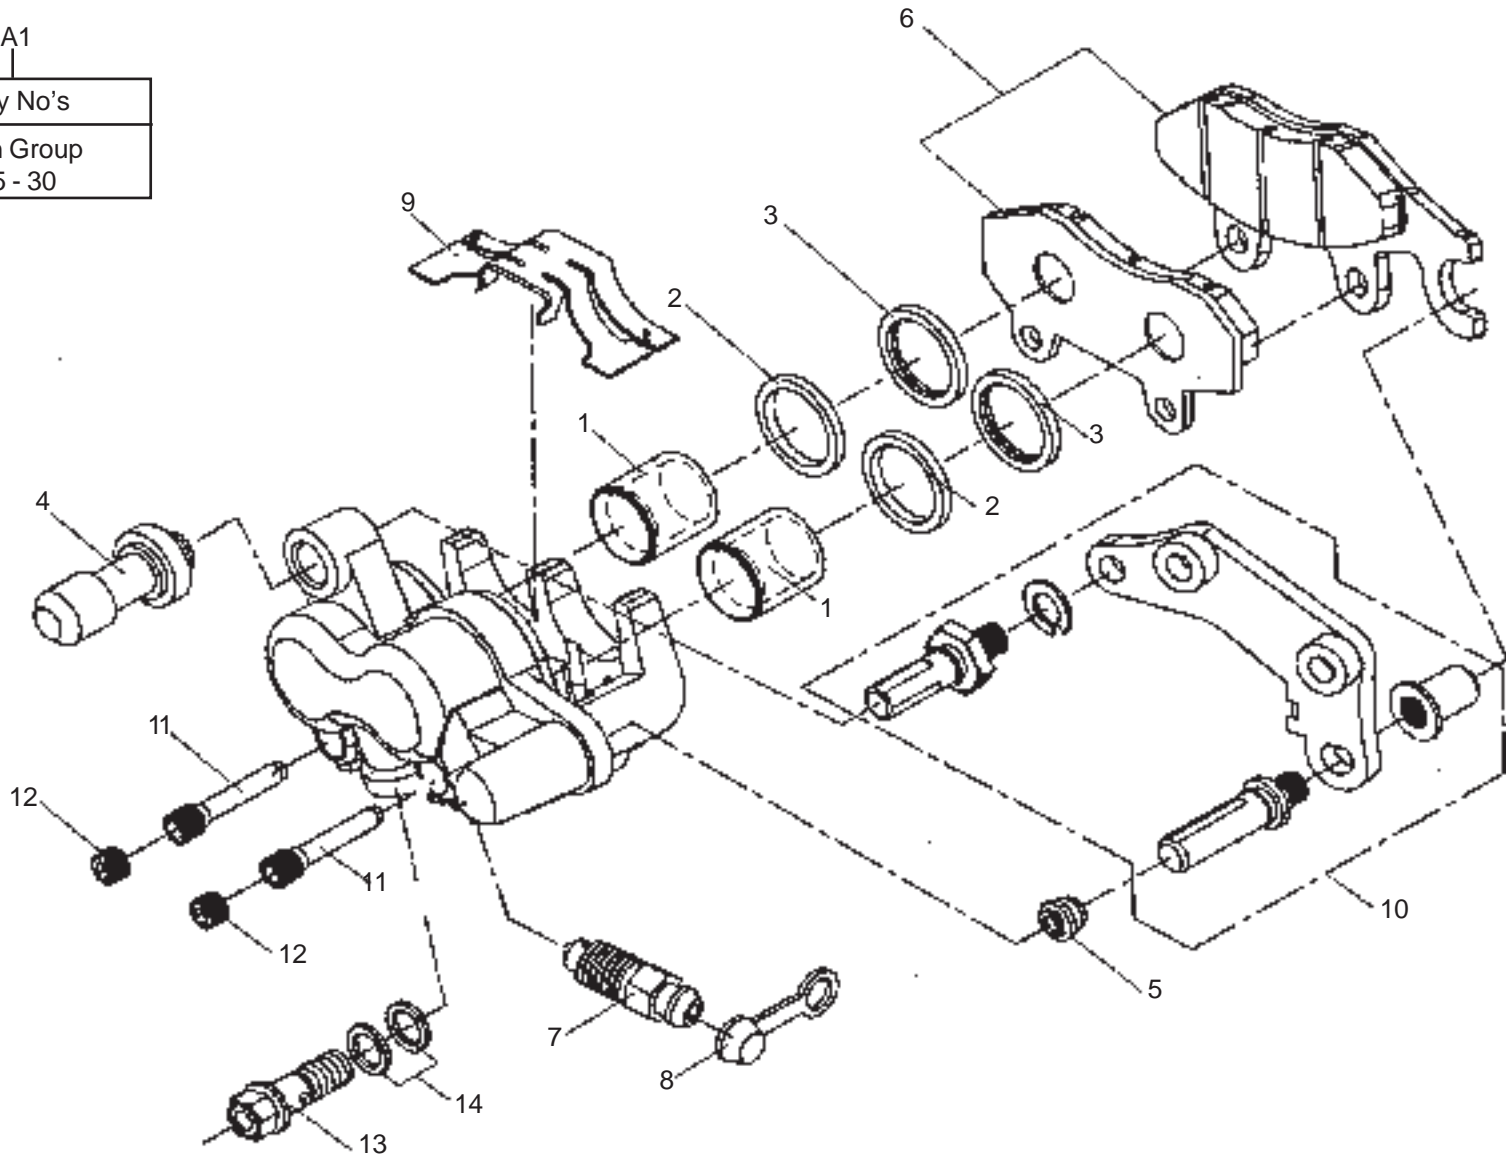

05 - 30 CALIPHER ASSEMBLY

A1

Key No's
All in Group 05 - 30