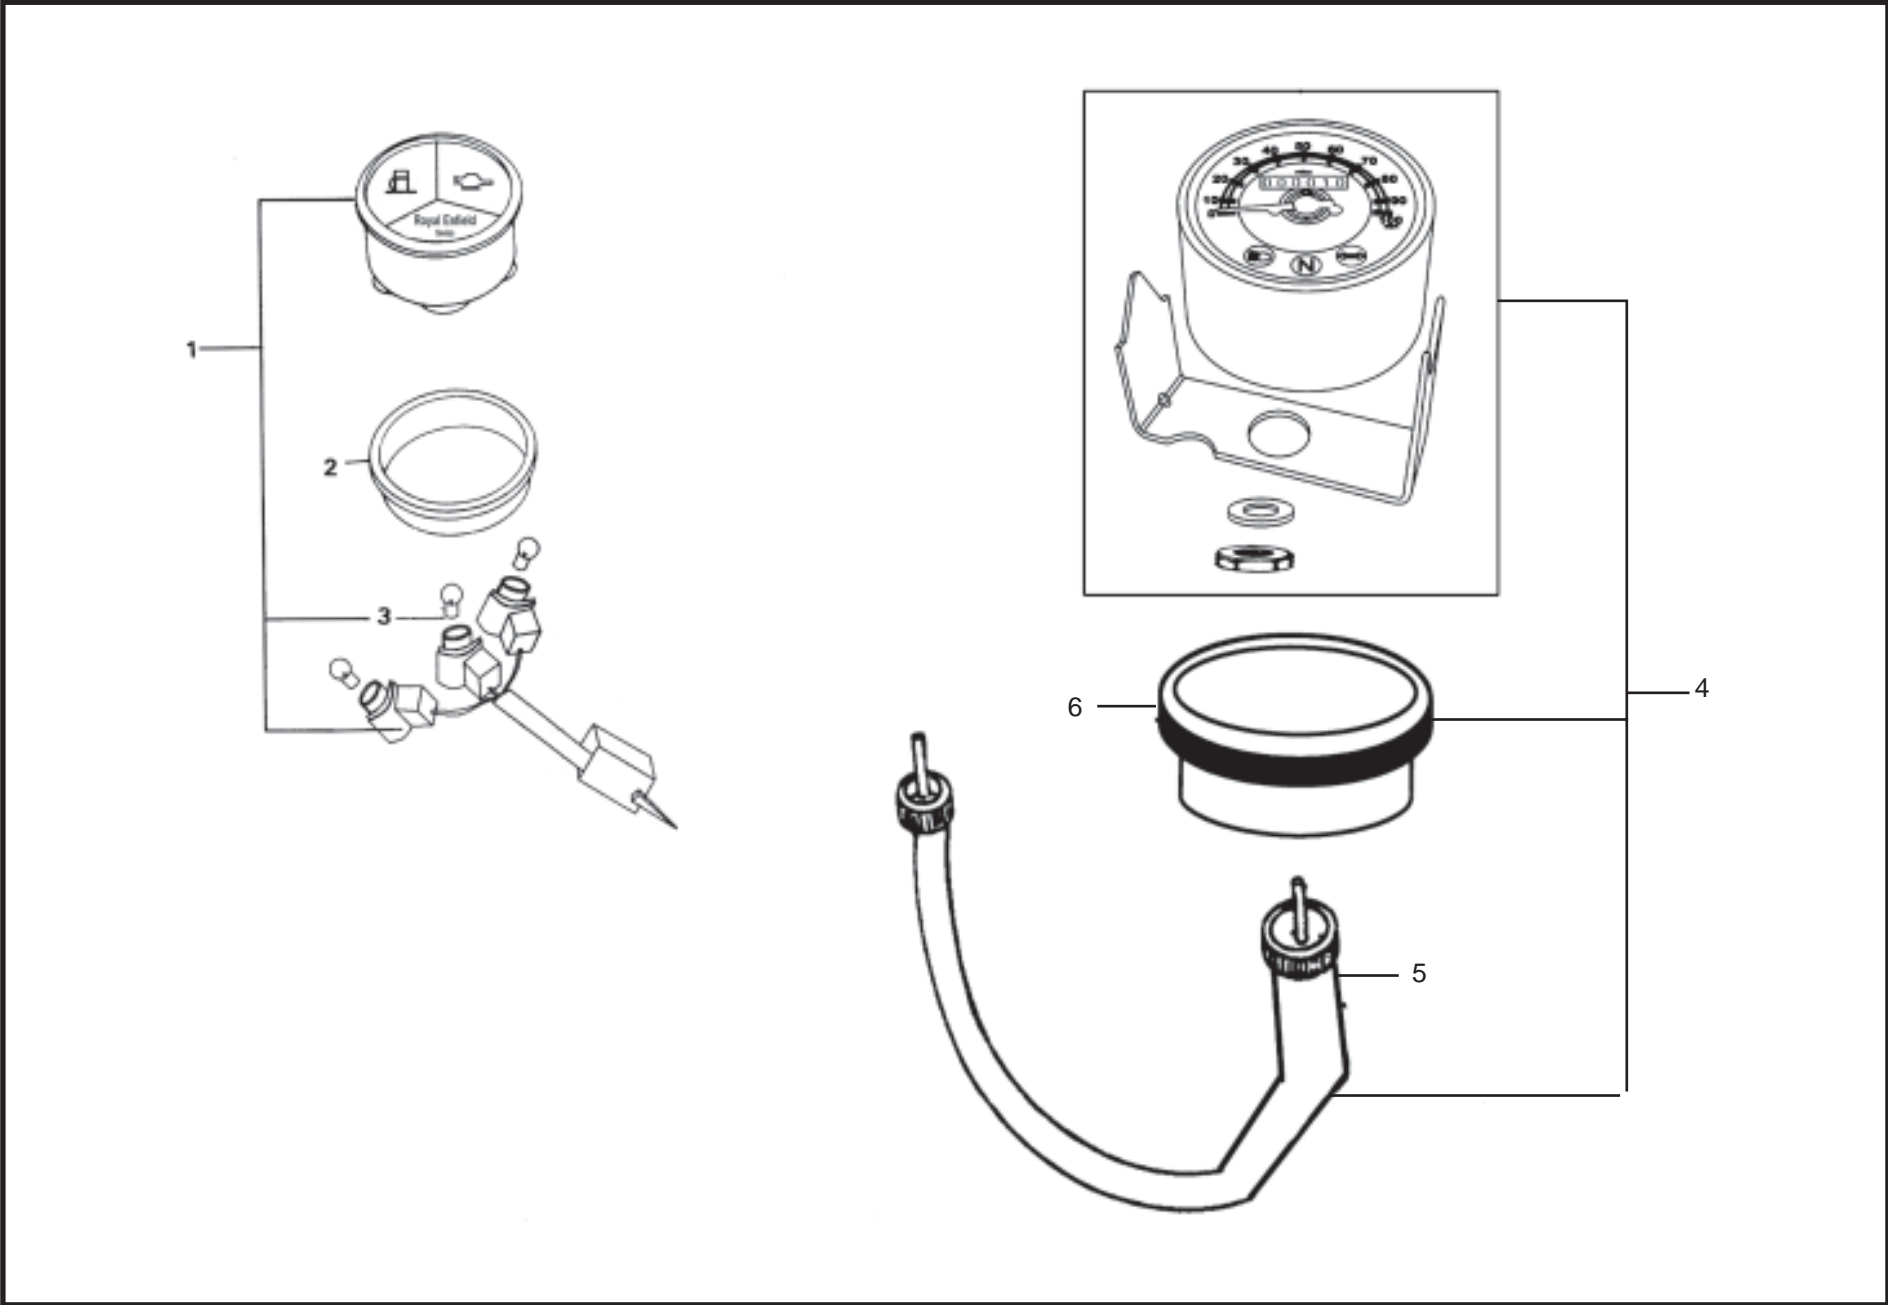

11 - 20 SWITCHES AND ELECTRICAL FITMENTS

Key No.	NEW Part No.	OLD Part No.	Description	Qty	Electra EFI		Remark
					E 5	G 5	
1	146883		Common Key Set	1	●	●	
2	580396		Flasher Unit	1	●	●	
3	142274		Screw (M6 X16)	3	●	●	
4	500905		Cap Spark Plug M14	1	●	●	
5	146168		Horn	1	●	●	
6	146242	581171	Relay Starter	1	●	●	Interchangeable on old bikes
7	145143		Steering Lock Mounting Screw (M6 x 12)	2	●	●	
8	146173		Holder (For Relay Starter)	1	●	●	
9		581129	Delay Circuit	1	●		Only upto ME3CKEAT58C000129
10	571060		Ignition Relay	2	●	●	
11	142274		Hexagonal Screw M 6 X 16	2	●	●	
12	141060		Hexagonal Nut M6	2	●	●	
13	140129		Lock Washer, Internal Teeth	1	●	●	
14	571059		Relay - (Fuel Pump & Injector)	1	●	●	
15	581054		Roll Over Sensor	1	●	●	
16	141061		Punched Washer 6.4	1	●	●	
17	143498		Hex Screw M6 X 25	1	●	●	
18	581024		R/R Unit 3 Phase	1	●	●	
19	581027		Ignition Coil	1	●	●	
20	502071		Hex Screw, Ignition Coil Mounting	2	●	●	
21	142274		Hex Screw M6 X 16	1	●	●	
22	141061		Punched Washer 6.4	3	●	●	
23	142606		Lock Washer Internal Teeth	2	●	●	
24	571056		ECU Unit	1	●	●	
25	521089		Rubber Strap	1	●	●	
26	146147		Switch Side Stand	1	●	●	

11 - 30 MALFUNCTION INDICATOR & SPEEDDOMETER