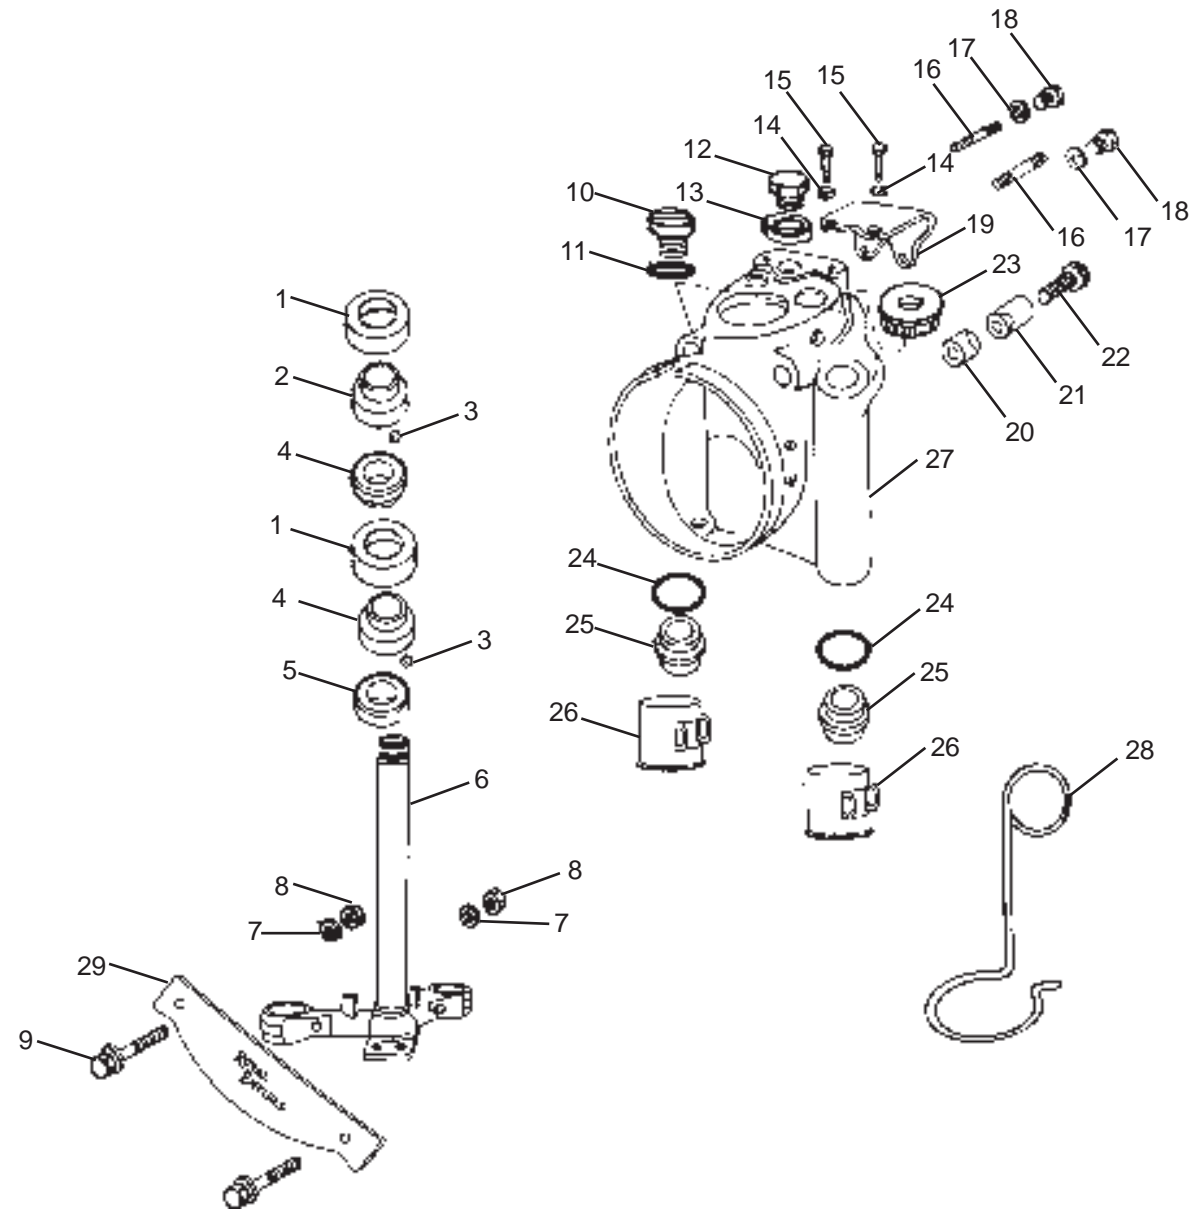

06 - 10 HEADLAMP CASING

A1

Key Nos.
2, 3 (38 Nos.), 4 (2 Nos), 5

A2

Key Nos.
1 (2 Nos.), 2, 3 (38 Nos), 4 (2 Nos), 5