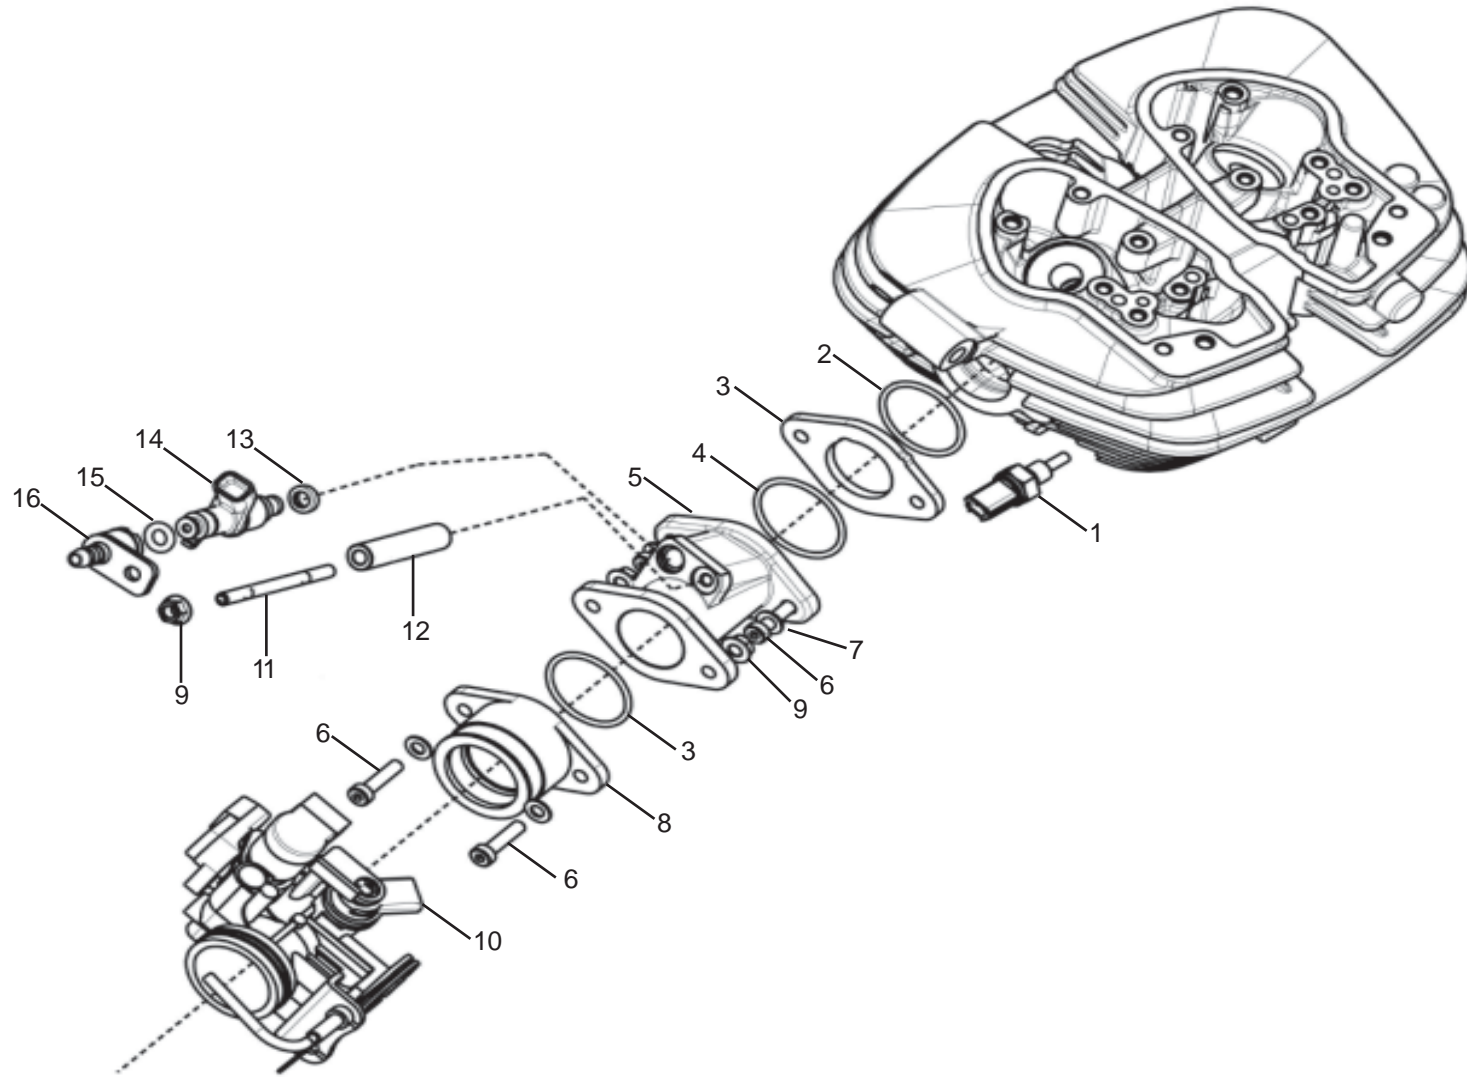

03 - 10 EFI COMPONENTS

03 - 10 EFI COMPONENTS

Key No.	NEW Part No.	OLD Part No.	Description	Qty	Electra EFI		Remark
					E 5	G 5	
1	571055		Engine Temperature Sensor	1	●	●	
2	521200		'O'-Ring	2	●	●	
3	571079		Insulator	1	●	●	
4	144981		'O'-Ring	1	●	●	
5	571080		Manifold-Inlet	1	●	●	
6	570132		Hex. Socket Head Cap Screw M6 X 25	4	●	●	
7	145023		Sealing Washer 6 X 10	4	●	●	
8	571091		Adaptor	1	●	●	
9	550086		Nylock Nut M6	3	●	●	
10	571051		Throttle Body	1	●	●	
11	570091		Stud	1	●	●	
12	571110		Spacer	1	●	●	
13	571090		Seal Ring	1	●	●	
14	571053		Injector	1	●	●	
15	571087		'O'-Ring, Injector	1	●	●	
16	571088		Cap, Injector Assembly	1	●	●