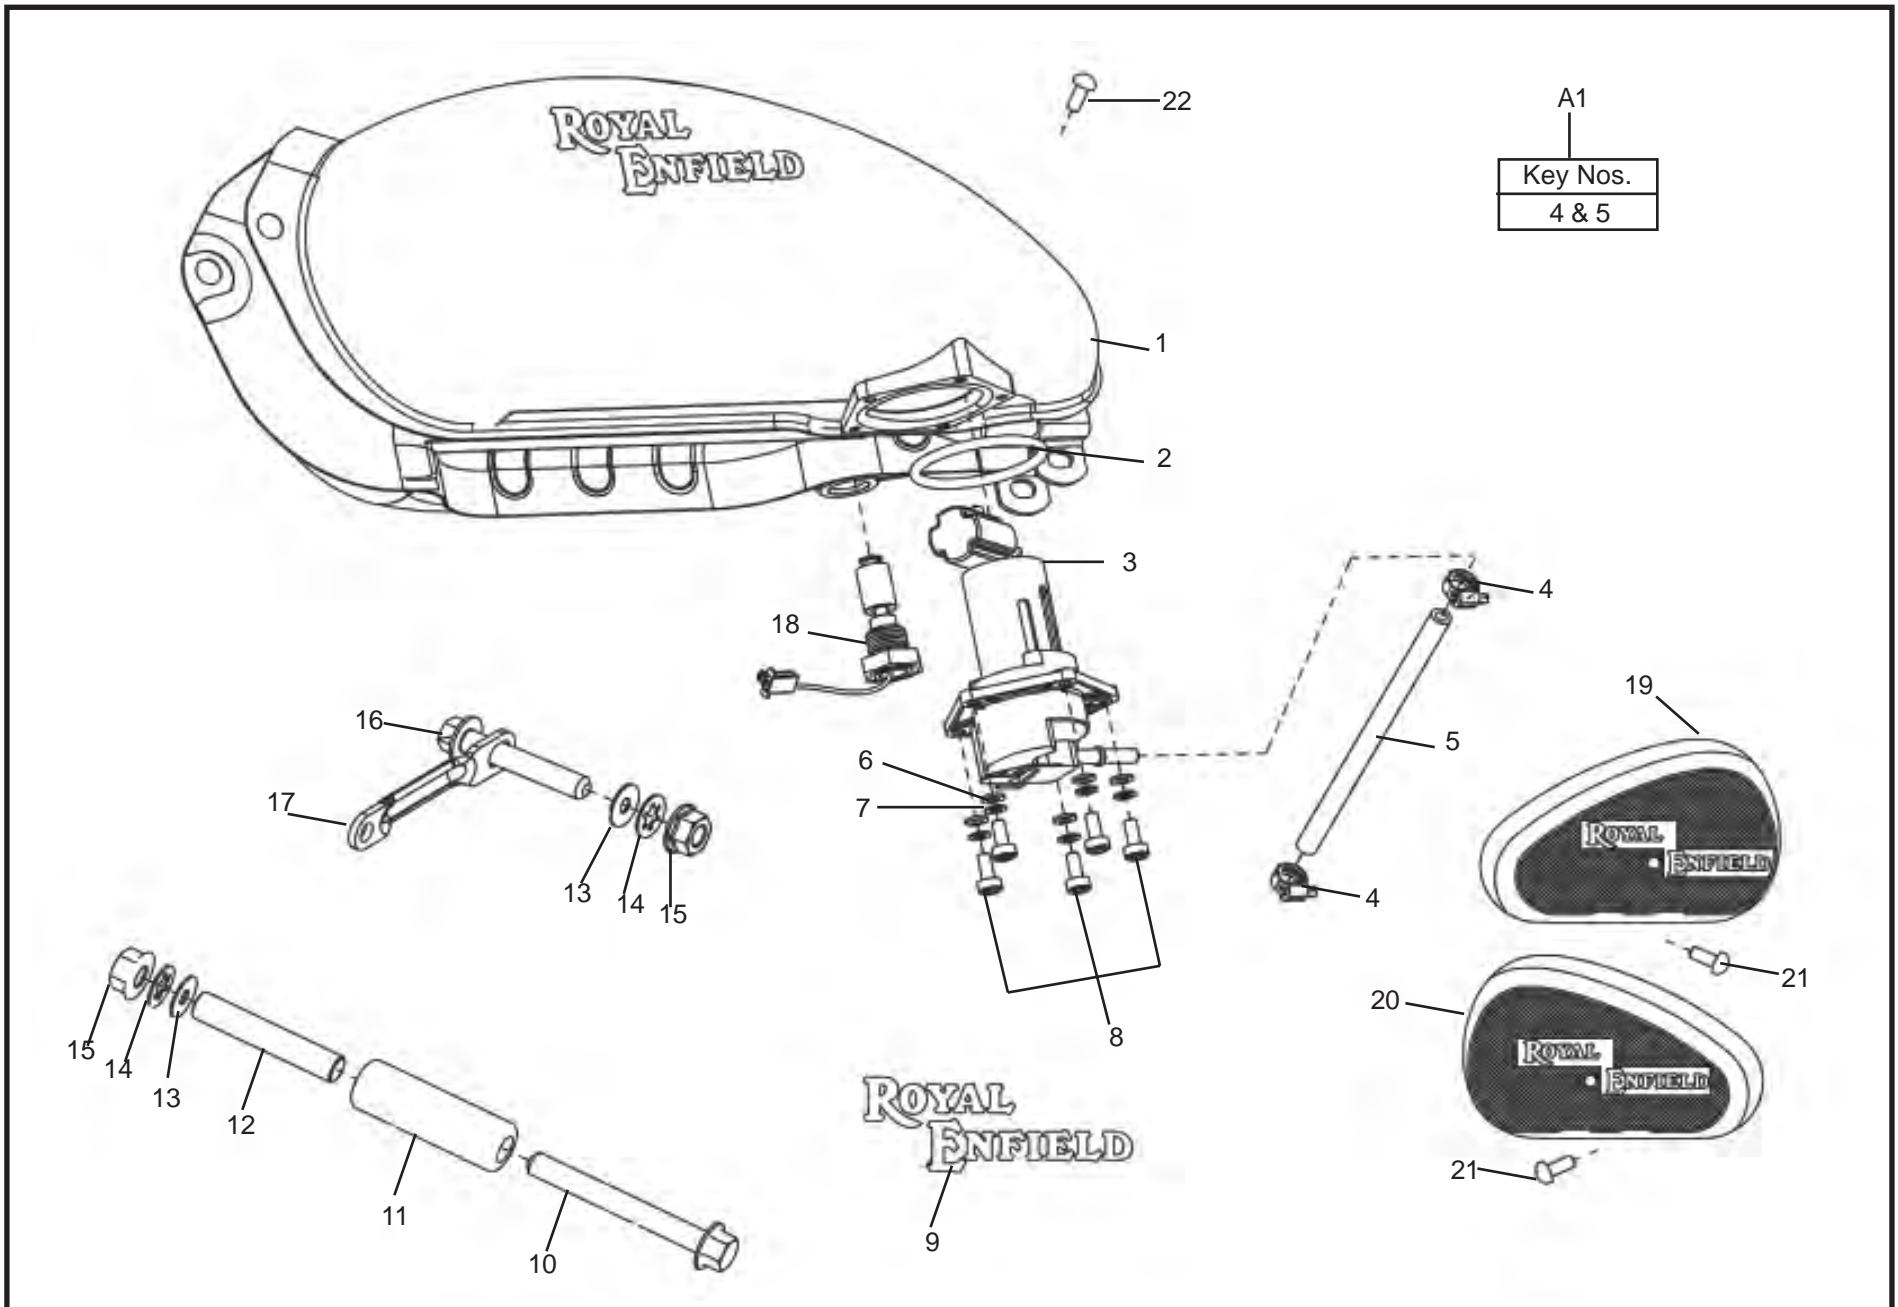

03 - 40 FUEL TANK

A1

Key Nos.
4 & 5