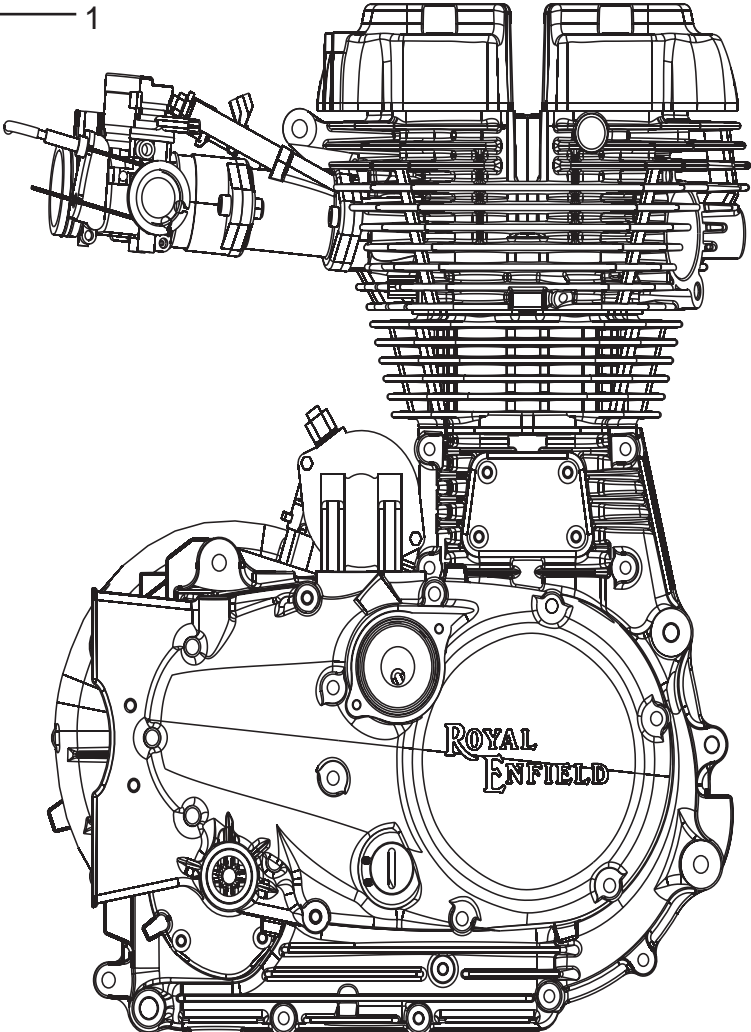

Page 114

11-40 HEAD LAMP, TAIL LAMP, TRAFFICATOR ASSEMBLY

Page 116

12-10 TOOL KIT

Page 118

01-10 ENGINE

01 - 10 ENGINE

Key No.	NEW Part No.	OLD Part No.	Description	Qty	Electra EFI		Remark
					E 5	G 5	
1	861021	861007	Engine Without EFI Components, Self Start Motor	1	●		
	861022		Engine Without EFI Components, Self Start Motor	1		●	
2	859029	571181	Crank Case LH & RH Assembly with bearings	1	●	●	