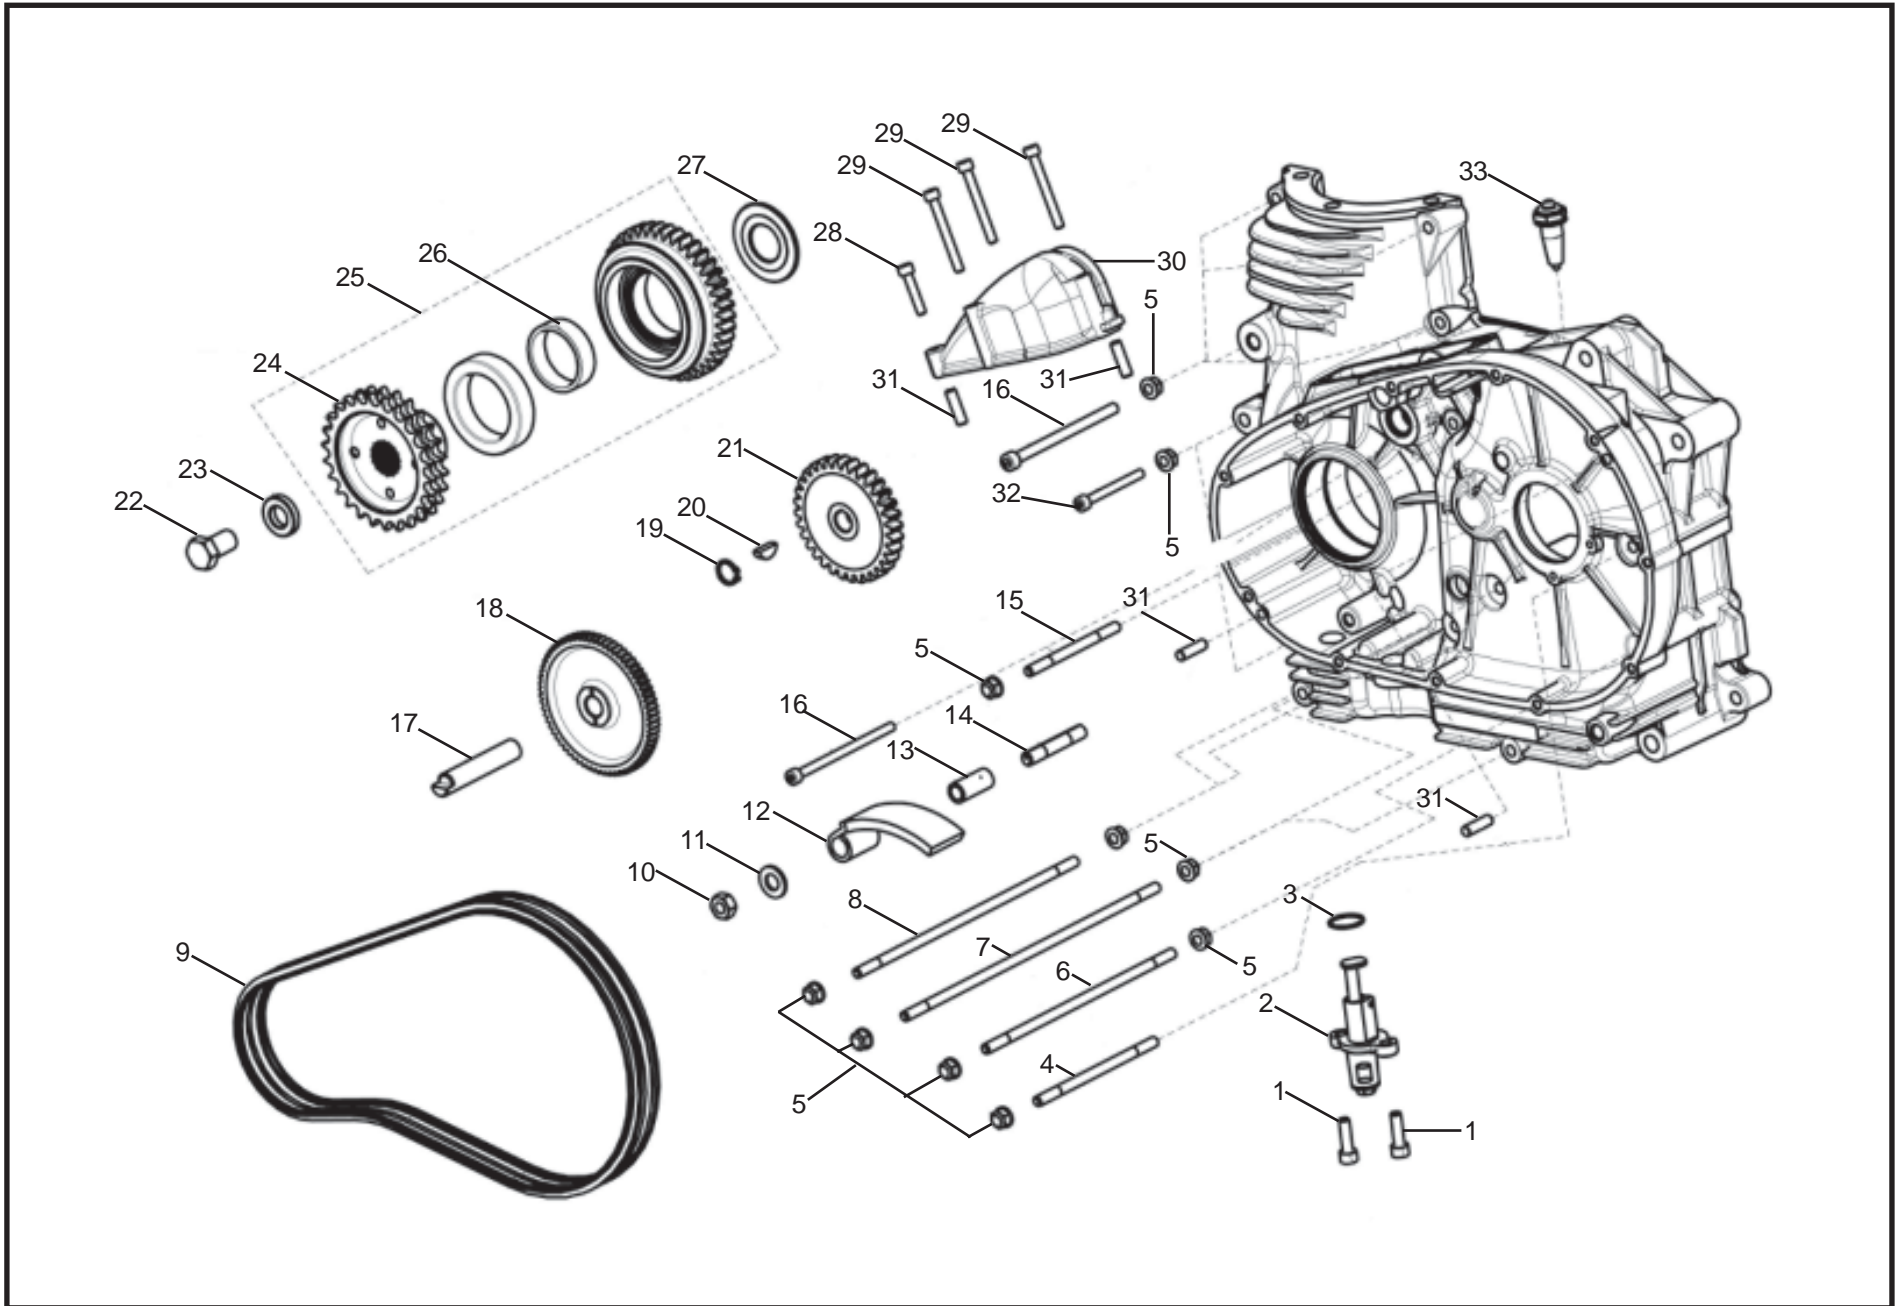

01 - 15 CRANK CASE LH - COVER SIDE

01 - 15 CRANK CASE LH - COVER SIDE

Key No.	NEW Part No.	OLD Part No.	Description	Qty	Electra EFI		Remark
					E 5	G 5	
1	570030		Hex. Socket Head Cap Screw, M6 X 20	2	●	●	
2	570047		Auto Chain Tensioner Assembly	1	●	●	
3	570295		'O' Ring, Chain Tensioner Assembly.	1	●	●	
4	570090		Stud M6 X 106	1	●	●	
5	550086		Nut M6X1, Flange Nylock Type	22	●	●	
6	570088		Stud M6 X 168	1	●	●	
7	570086		Stud M6 X 226	2	●	●	
8	570089		Stud M6 X 196	2	●	●	
9	570414		Primary Chain	1	●	●	
10	141051		Hex. Nut, M8	1	●	●	
11	140293		Plain Washer	1	●	●	
12	570029		Chain Tensioner Pad	1	●	●	
13	500961		Bush, Chain Tensioner Pad	1	●	●	
14	570095		Stud, Chain Tensioner Pad	1	●	●	
15	570091		Stud M6 X 80	1	●	●	
16	570025		Hex. Socket Head Cap Screw, M6 X 90	5	●	●	
17	570072		Shaft, Double Gear	1	●	●	
18	570071		Double Gear - Starter Drive	1	●	●	
19	570032		Circlip	1	●	●	
20	500635		Key - Jack Shaft	1	●	●	
21	570007		Gear, - Jack Shaft	1	●	●	
22	570064		Hex. Head Screw M12 X 1.25 X 20	1	●	●	
23	570063		Washer	1	●	●	
24	570070		Engine Sprocket	1	●	●	
25	570153		Sprag Clutch Assembly	1	●	●	
26	570073		Needle Bearing	1	●	●