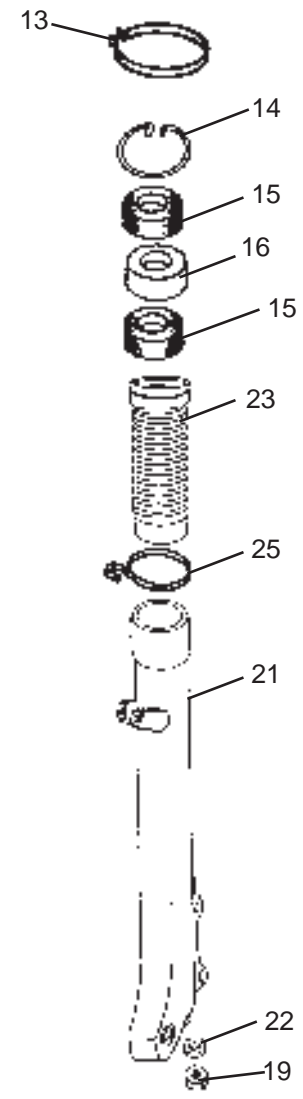

06 - 20 FRONT FORK