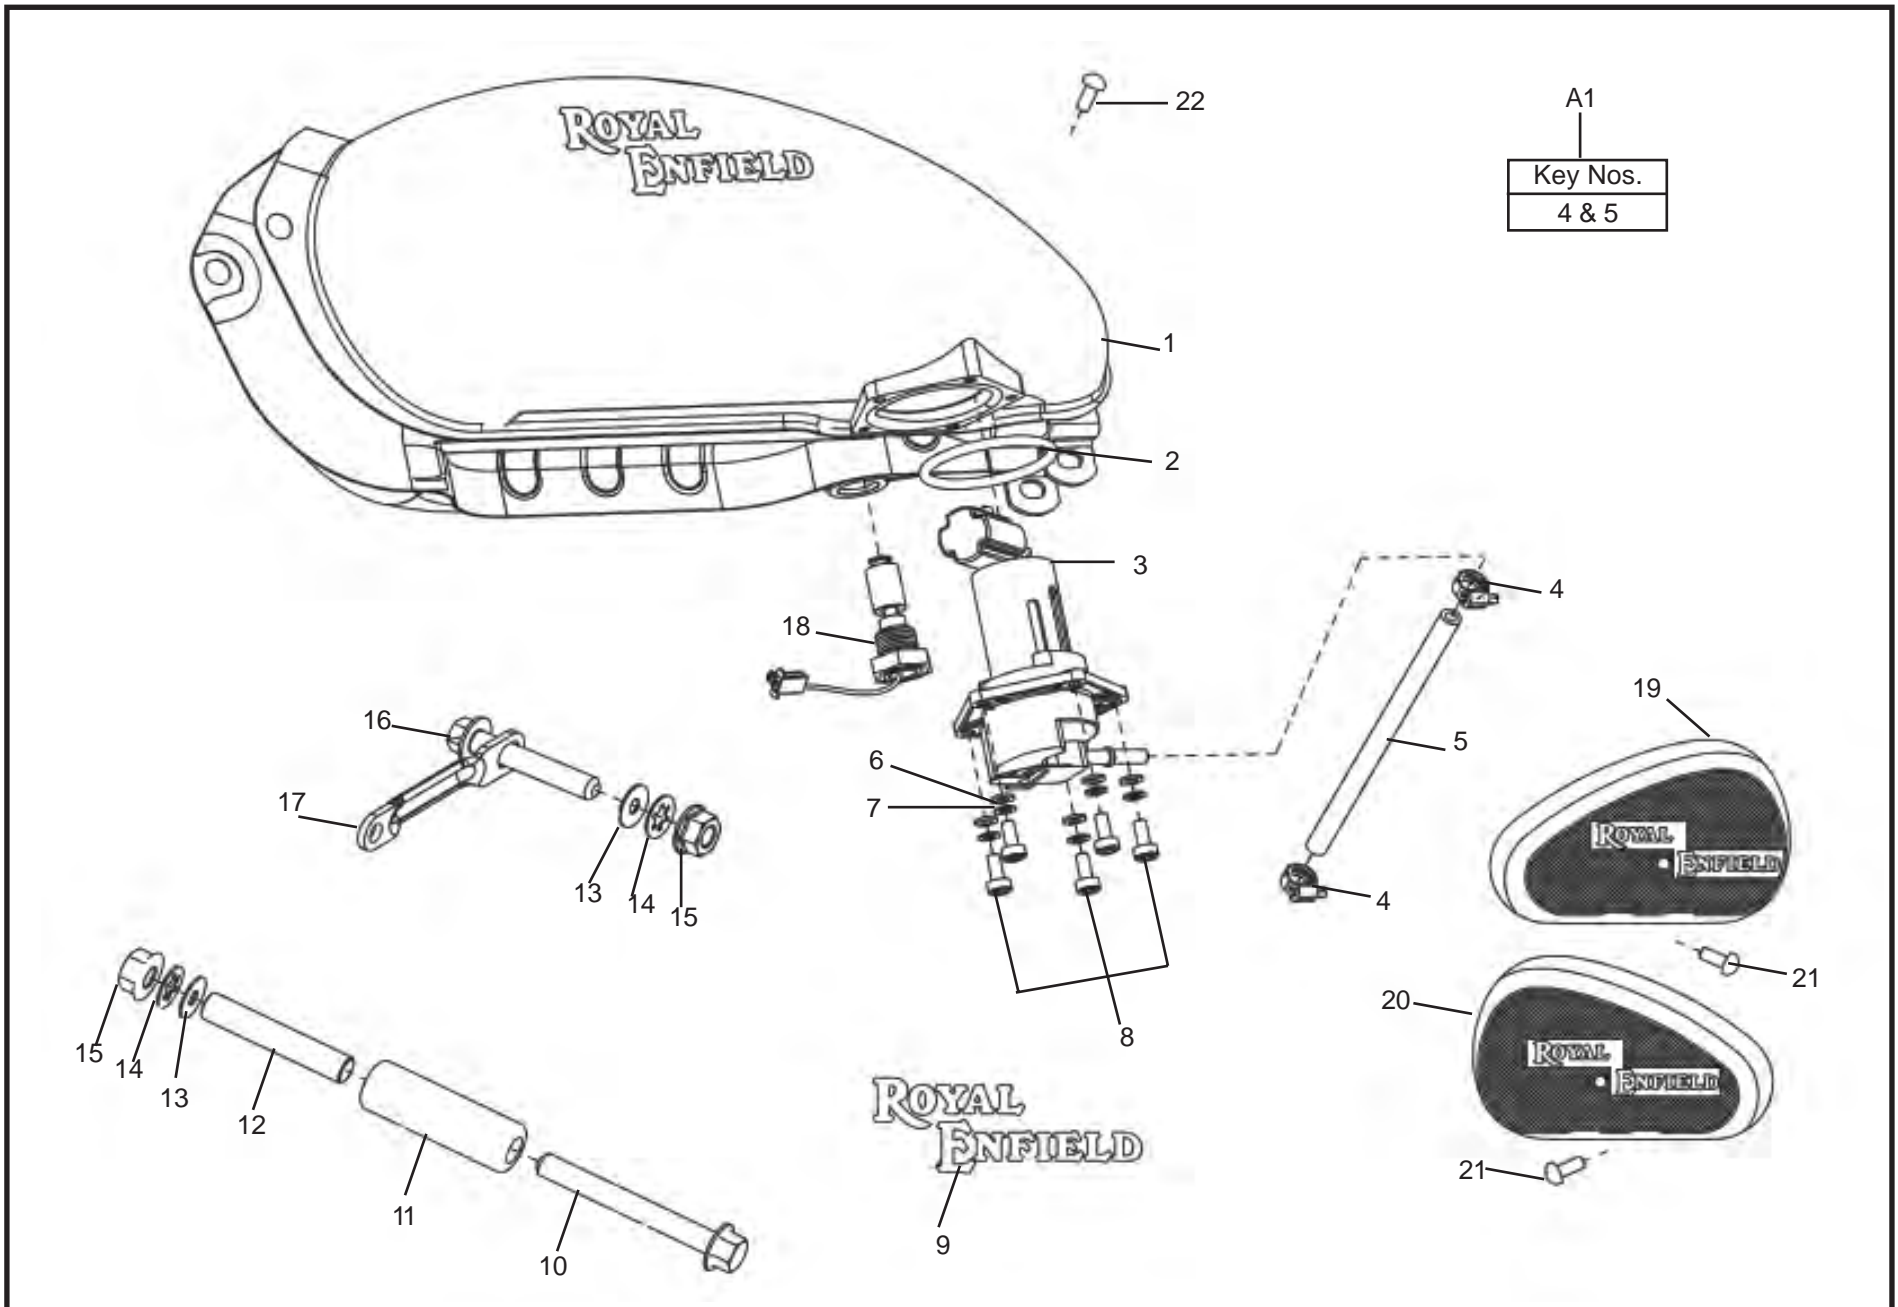

03 - 40 FUEL TANK

Key No.	NEW Part No.	OLD Part No.	Description	Qty	Electra EFI		Remark
					E 5	G 5	
1	843079		Fuel Tank With Sticker Black	1	●		
	836122		Fuel Tank With Sticker Rivera Red	1	●		
	838102		Fuel Tank With Sticker TSA Silver	1	●		
	851018		Fuel Tank With Sticker British Racing Green	1	●		
	849027		Fuel Tank With Sticker Mica Dark Blue	1	●		
	843086		Fuel Tank With Sticker Chrome Plated (Black)	1		●	
2	571063		O – Ring – Fuel Pump Module	1	●	●	
3	571052		Fuel Pump Module	1	●	●	
4	146318		Clip Hose	2	●	●	
5	581013		Fuel Hose	1	●	●	
6	143496		Fiber Washer	5	●	●	
7	144636		Copper Washer	5	●	●	
8	500355		Screw M6	5	●	●	
	146042		Sticker- DG Gold (for other colours)	2	●		
9	146152		Sticker- DG Chrome (for Silver Tanks)	2	●		
	144651		Sticker fuel Tank	2		●	
10	580335		Flanged Hex. Bolt M10 X 85	1	●	●	
11	145870		Tube	1	●	●	
12	145887		Sleeve	1	●	●	
13	140383		Plain Washer	2	●	●	
14	140541		Lock Washer Internal Teeth	2	●	●	
15	580336		Flange Hex Nut M10	2	●	●	
16	580337		Flanged Hex. Bolt M10 X 75	1	●	●	
17	581048		Steady Bracket	1	●	●	
18	581053		Low Fuel Sensor	1	●	●	
19	110498		Knee Grip Cap Assembly	1	●	●	

03 - 40 FUEL TANK