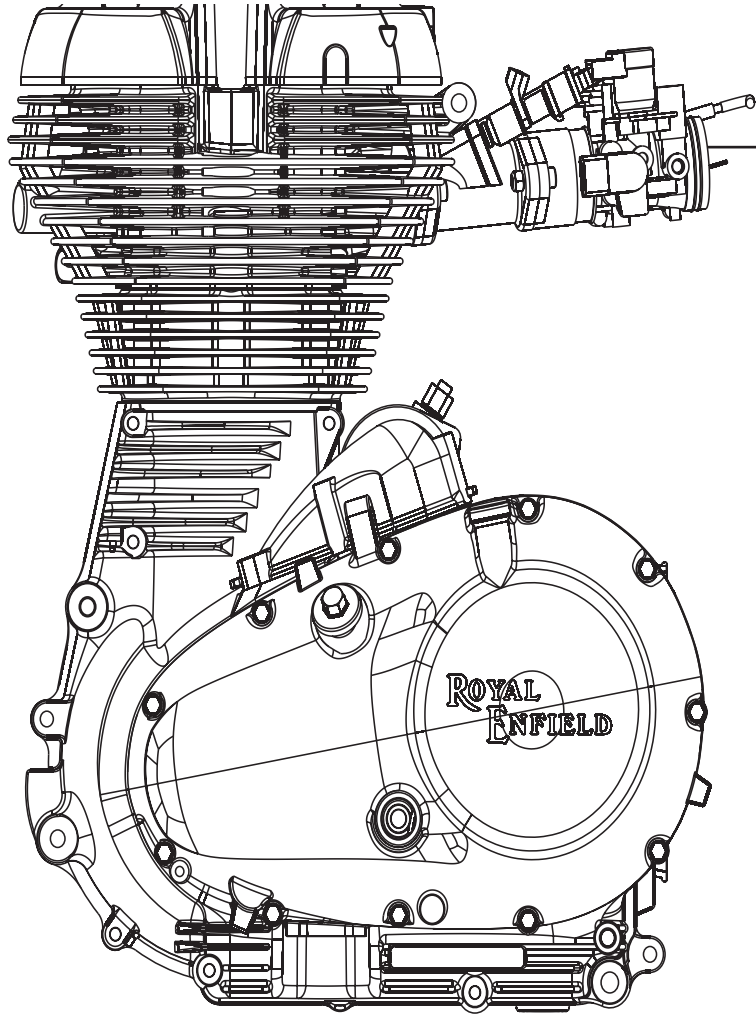

Page 114

11-40 HEAD LAMP, TAIL LAMP, TRAFFICATOR ASSEMBLY

Page 116

12-10 TOOL KIT

Page 118

01-10 ENGINE

01 - 10 ENGINE

Key No.	NEW Part No.	OLD Part No.	Description	Qty	Electra EFI		Remark
					E 5	G 5	
1	861021	861007	Engine Without EFI Components, Self Start Motor	1	●		
	861022		Engine Without EFI Components, Self Start Motor	1		●	
2	859029	571181	Crank Case LH & RH Assembly with bearings	1	●	●	