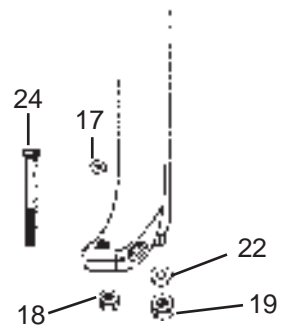

A1
Key No's
15 (4 Nos.)
A2, A3
Key No's
All in Group
06-20