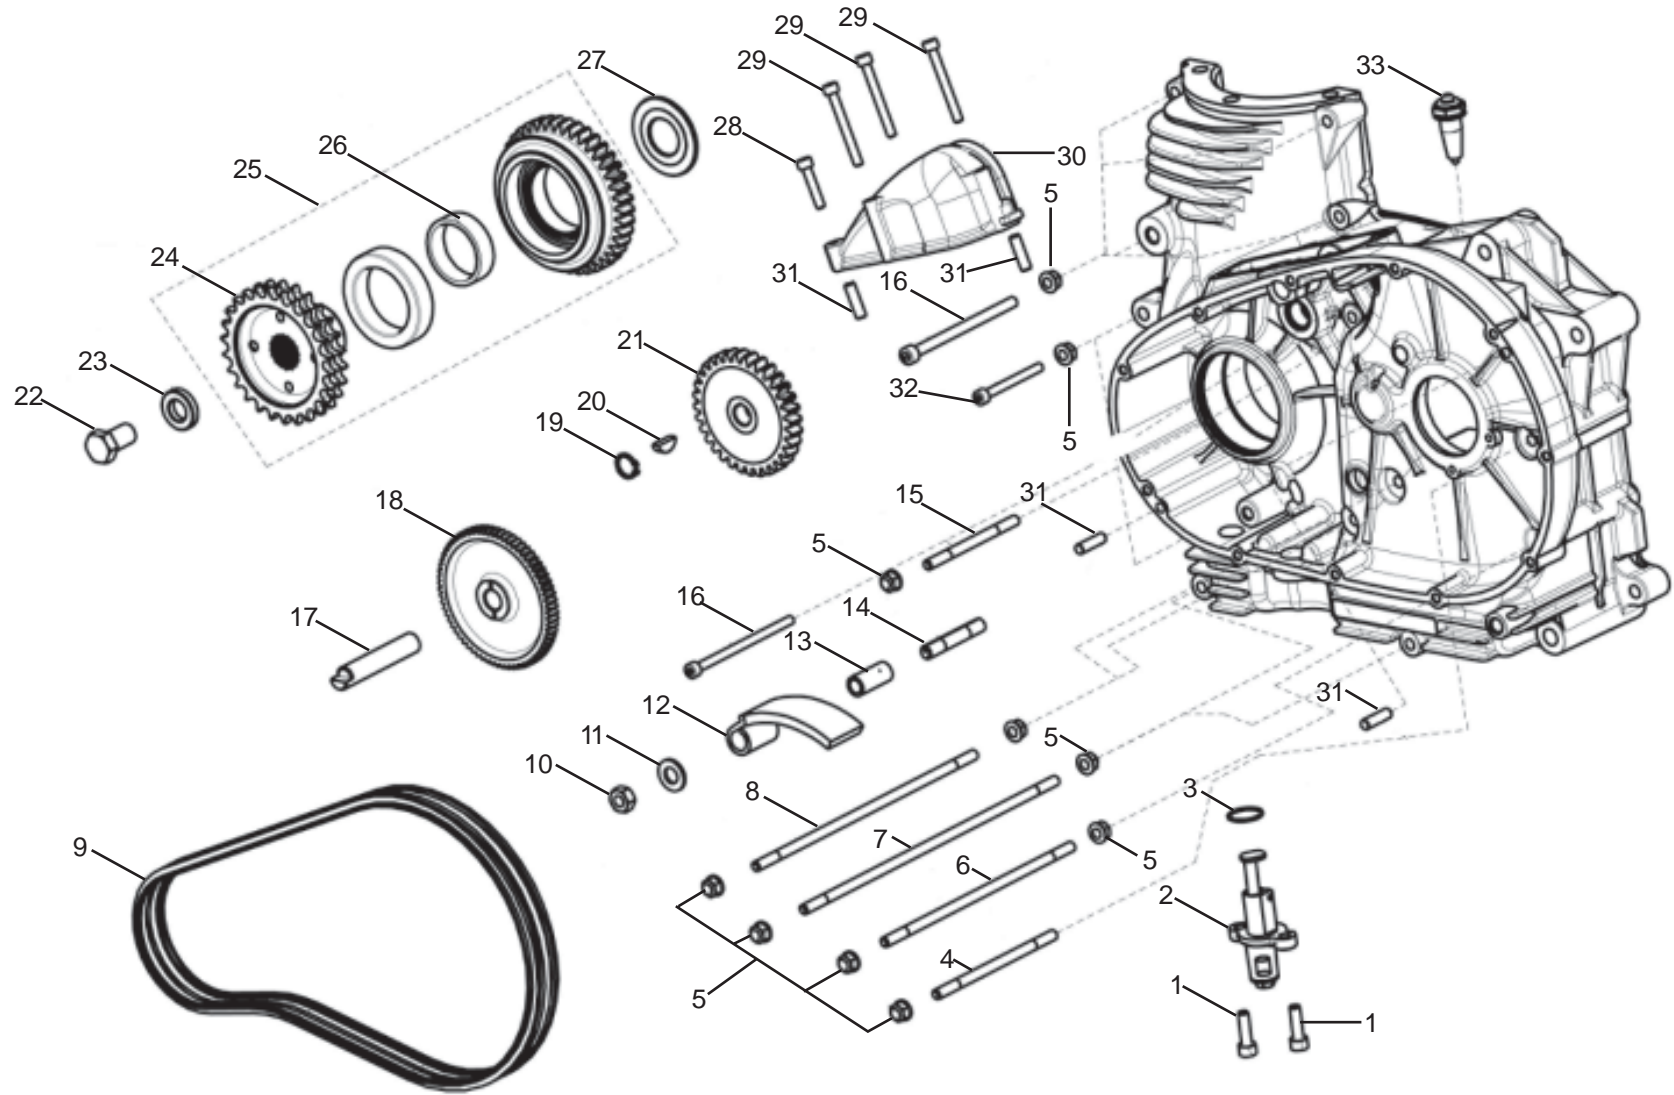

01 - 15 CRANK CASE LH - COVER SIDE

Key No.	NEW Part No.	OLD Part No.	Description	Qty	Electra EFI		Remark
					E 5	G 5	
1	570030		Hex. Socket Head Cap Screw, M6 X 20	2	●	●	
2	570047		Auto Chain Tensioner Assembly	1	●	●	
3	570295		'O' Ring, Chain Tensioner Assembly.	1	●	●	
4	570090		Stud M6 X 106	1	●	●	
5	550086		Nut M6X1, Flange Nylock Type	22	●	●	
6	570088		Stud M6 X 168	1	●	●	
7	570086		Stud M6 X 226	2	●	●	
8	570089		Stud M6 X 196	2	●	●	
9	570414		Primary Chain	1	●	●	
10	141051		Hex. Nut, M8	1	●	●	
11	140293		Plain Washer	1	●	●	
12	570029		Chain Tensioner Pad	1	●	●	
13	500961		Bush, Chain Tensioner Pad	1	●	●	
14	570095		Stud, Chain Tensioner Pad	1	●	●	
15	570091		Stud M6 X 80	1	●	●	
16	570025		Hex. Socket Head Cap Screw, M6 X 90	5	●	●	
17	570072		Shaft, Double Gear	1	●	●	
18	570071		Double Gear - Starter Drive	1	●	●	
19	570032		Circlip	1	●	●	
20	500635		Key - Jack Shaft	1	●	●	
21	570007		Gear, - Jack Shaft	1	●	●	
22	570064		Hex. Head Screw M12 X 1.25 X 20	1	●	●	
23	570063		Washer	1	●	●	
24	570070		Engine Sprocket	1	●	●	
25	570153		Sprag Clutch Assembly	1	●	●	
26	570073		Needle Bearing	1	●	●	

01 - 15 CRANK CASE LH - COVER SIDE