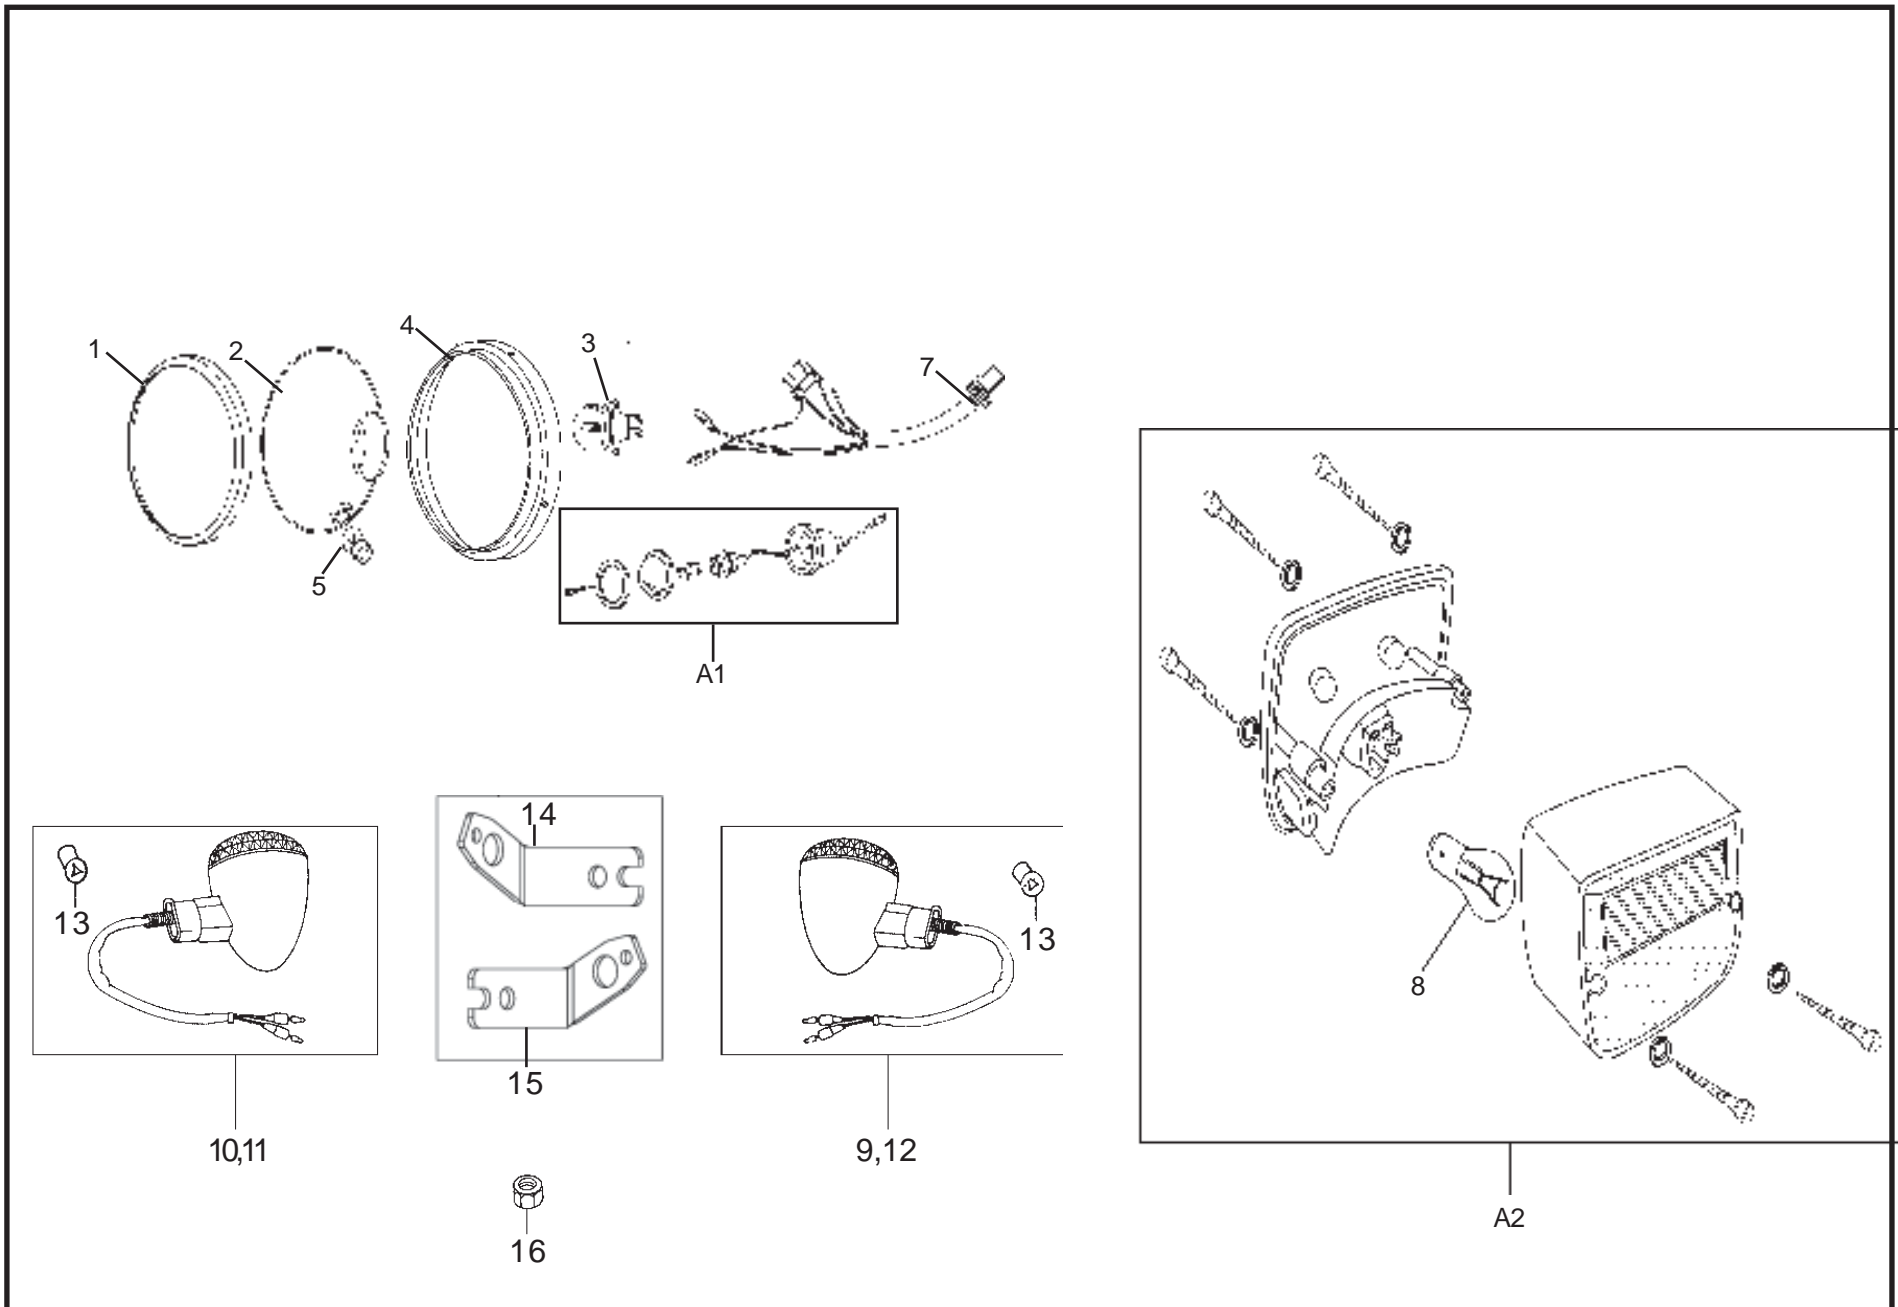

11 - 40 HEAD LAMP, TAIL LAMP & TRAFFICATOR ASSY

11 - 40 HEAD LAMP, TAIL LAMP & TRAFFICATOR ASSY

Key No.	NEW Part No.	OLD Part No.	Description	Qty	Electra EFI		Remark
					E 5	G 5	
A1	144372		Pilot Lamp With Bulb	2	●	●	
A2	143376		Tail Lamp Assy With Bulb	1	●	●	
1	141632		Front Rim	1	●	●	
2	145016		Head Lamp Unit Bulb	1	●	●	Only for UK
	145017		Head Lamp Unit Bulb	1	●	●	Other Countries
3	145583		Bulb 12V - 60/55W Halogen (Head Lamp)	1	●	●	
4	141634		Rim Fixing (Head Lamp Fixing Rim)	1	●	●	
5	146456		Bulb 12V - 4W BA 7S Cap	1	●	●	
6	141715		Bulb 12V - 2W Ba 7S Cap	2	●	●	
7	147351	144568	Add-on Lead	1	●	●	
8	146339		Bulb - Tail Lamp 12V 21/5W	1	●	●	
9	145801	146067	Trafficator Assembly RH Front	1	●	●	Interchangeable on old bikes
10	145802	146157	Trafficator Assembly RH Rear	1	●	●	Interchangeable on old bikes
11	145806	146066	Trafficator Assembly LH Front	1	●	●	Interchangeable on old bikes
12	145807	146156	Trafficator Assembly LH Rear	1	●	●	Interchangeable on old bikes
13	146348		Bulb 12V 10W	1	●	●	
14	540097		Bracket LH, Front	1	●	●	
15	540098		Bracket RH, Front	1	●	●	
16	142182		Nut, Nylock M8	2	●	●