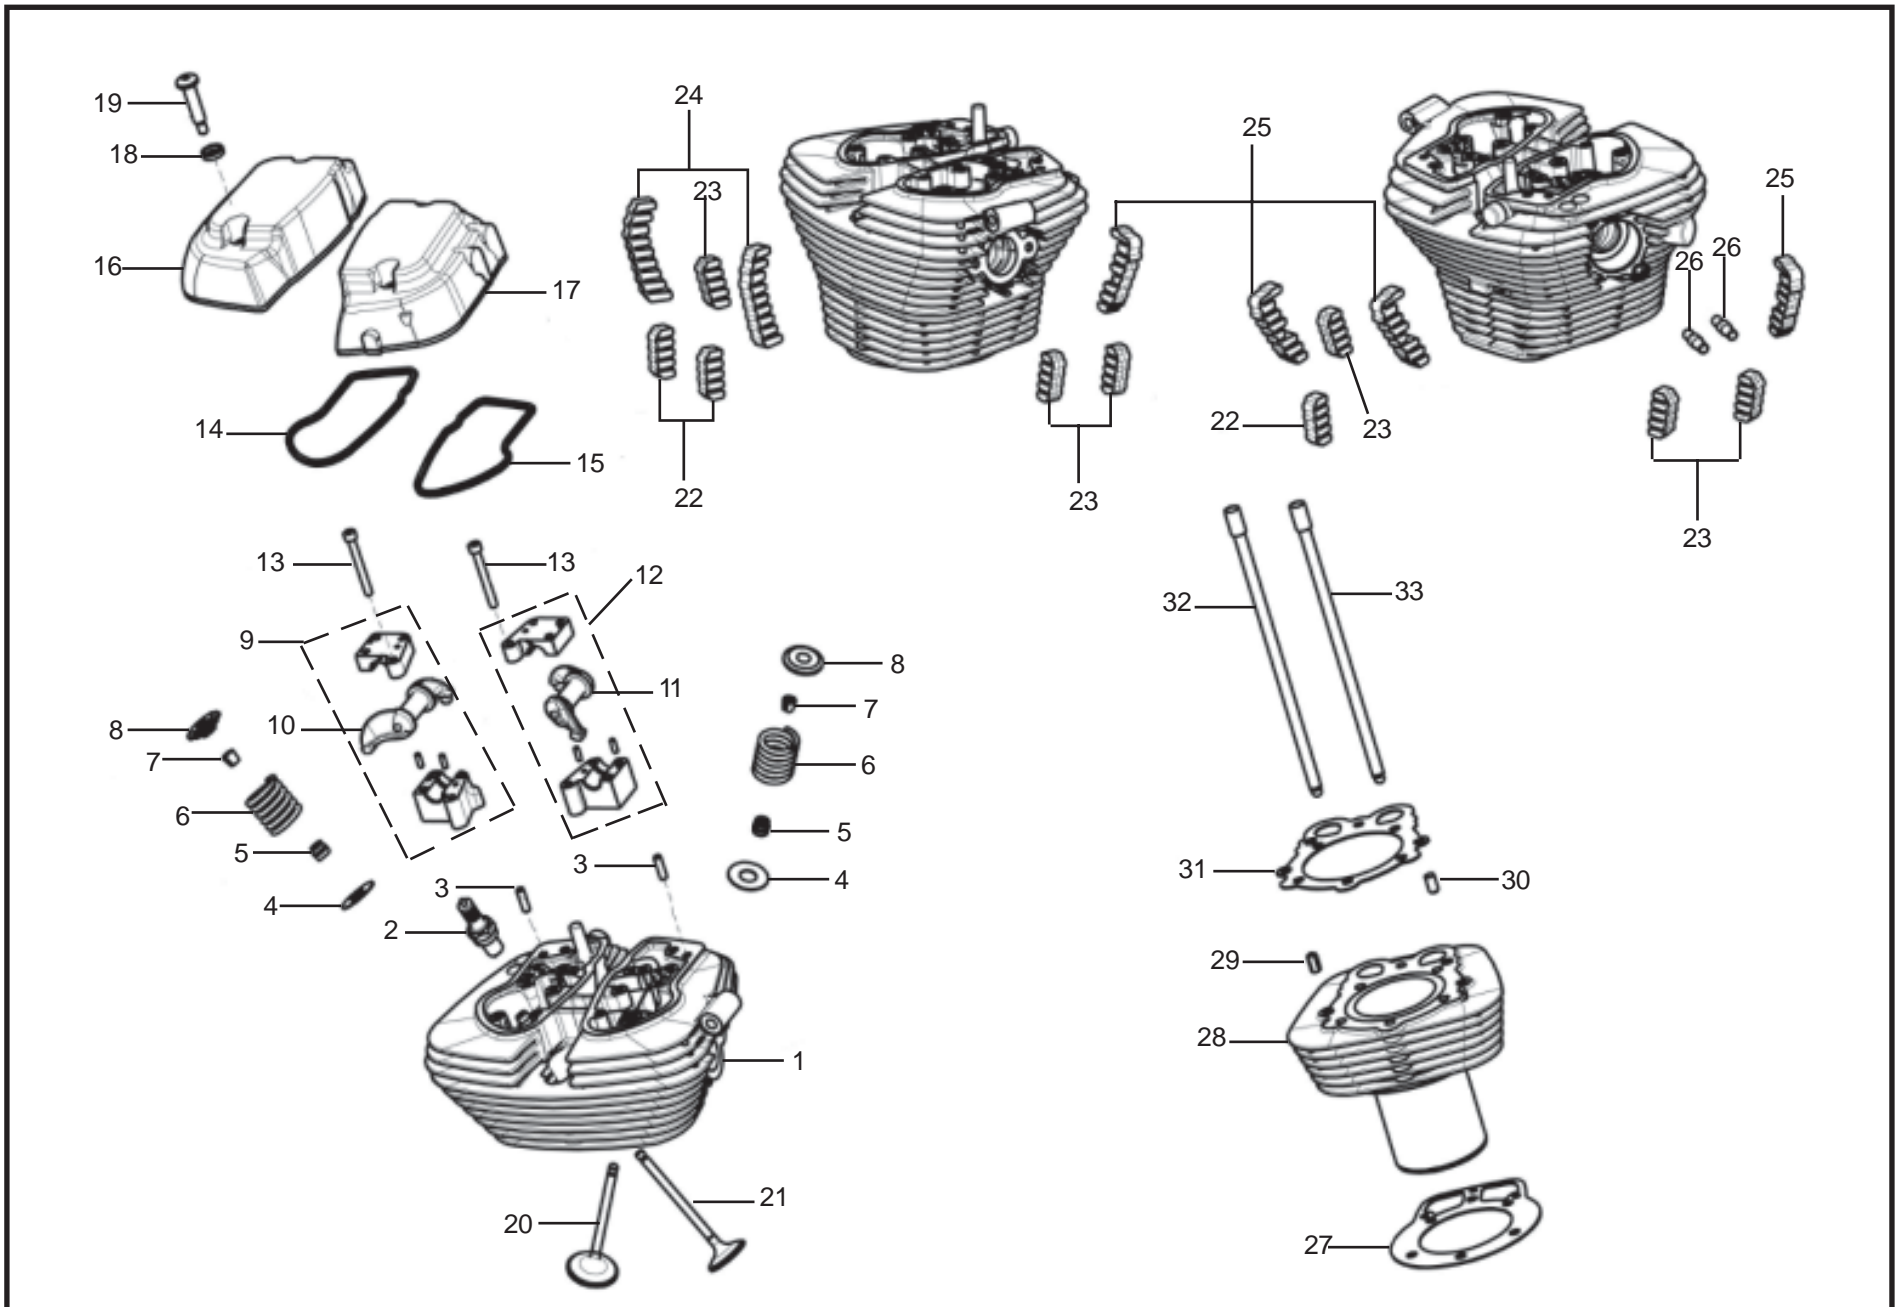

01 - 40 CYLINDER HEAD & BARREL

01 - 40 CYLINDER HEAD & BARREL

Key No.	NEW Part No.	OLD Part No.	Description	Qty	Electra EFI		Remark
					E 5	G 5	
1	571095		Cylinder Head Sub Assembly(Cylinder Head,Valve Guide,Valve Seats)	1	●	●	
2	572025		Spark Plug - M 14 – (WR7DDC4)	1	●	●	
3	570298		Dowel (6 mm)	8	●	●	
4	500347		Seat, Spring	2	●	●	
5	500322		Valve Stem Seal	2	●	●	
6	500309		Valve Spring	2	●	●	
7	500307		Split Collar	4	●	●	
8	500352		Retainer, Spring	2	●	●	
9	570533		Rocker Bearing Set, Exhaust	1	●	●	
10	570535		RockerArm, Exhaust	1	●	●	
11	570536		RockerArm, Inlet	1	●	●	
12	570532		Rocker Bearing Set, Inlet	1	●	●	
13	570131		Hex. Socket Head Cap Screw, M6 X 55	8	●	●	
14	570127		Gasket, Rocker Cover Exhaust	1	●	●	
15	570126		Gasket, Rocker Cover Inlet	1	●	●	
16	861006	571085	Rocker Cover - Exhaust	1	●	●	
17	861005	571067	Rocker Cover - Inlet	1	●	●	
18	571118		Washer-Seal	4	●	●	
19	571117		Hex Head Screw - Rocker Cover	4	●	●	
20	571035		Valve Exhaust	1	●	●	
21	571034		Valve Inlet	1	●	●	
22	570480		Damper Pad - Cylinder Barrel	3	●	●	
23	570482		Damper Pad - Cylinder Barrel Tapper	6	●	●	
24	570478		Damper Pad LH - Cylinder Head	2	●	●	
25	570479		Damper Pad RH - Cylinder Head	4	●	●	
26	570489	500339	Stud, Exhaust	2	●	●	Interchangeable on old bikes