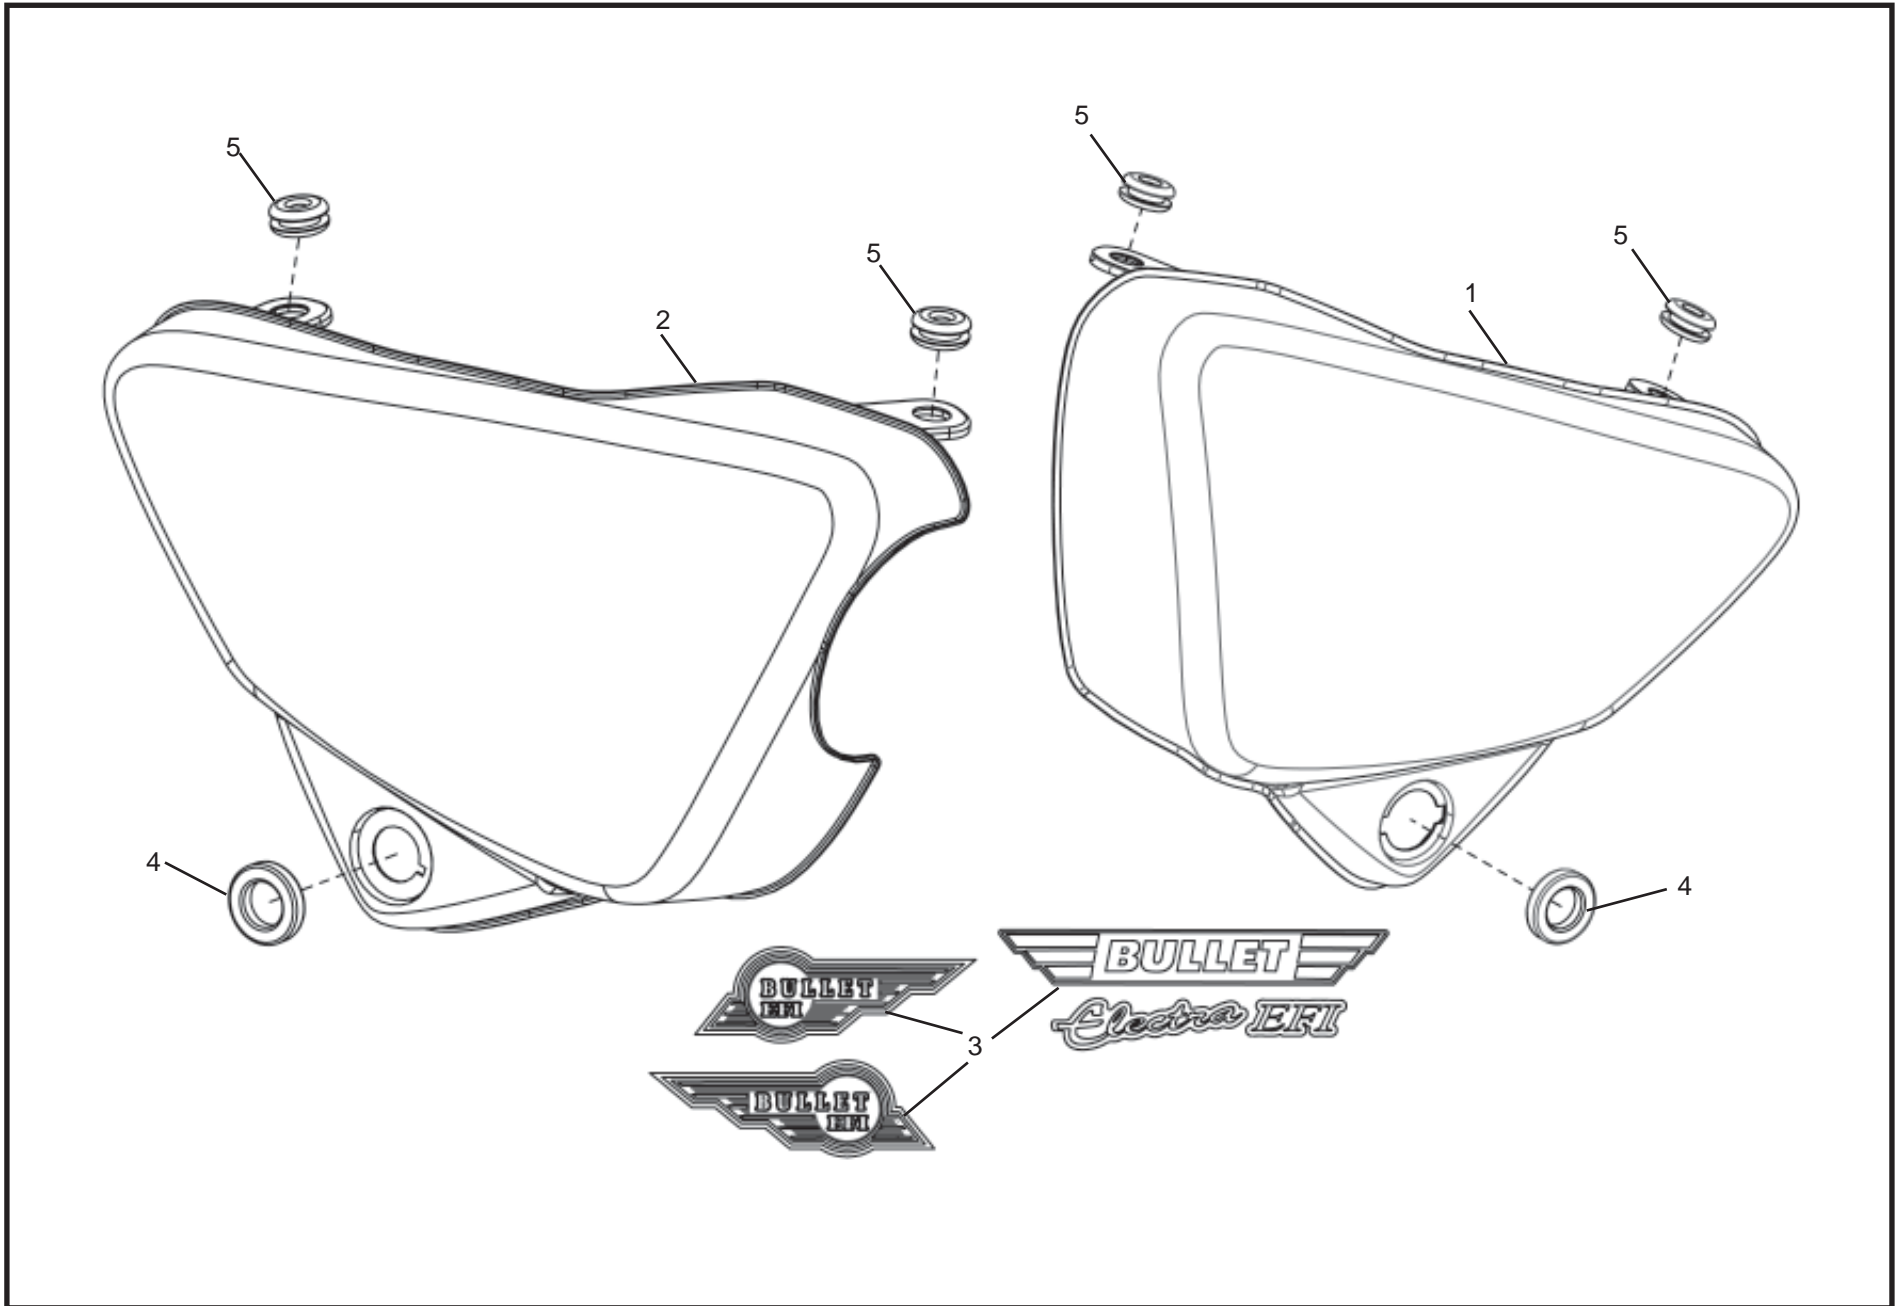

10 - 10 SIDE PANEL LH & RH