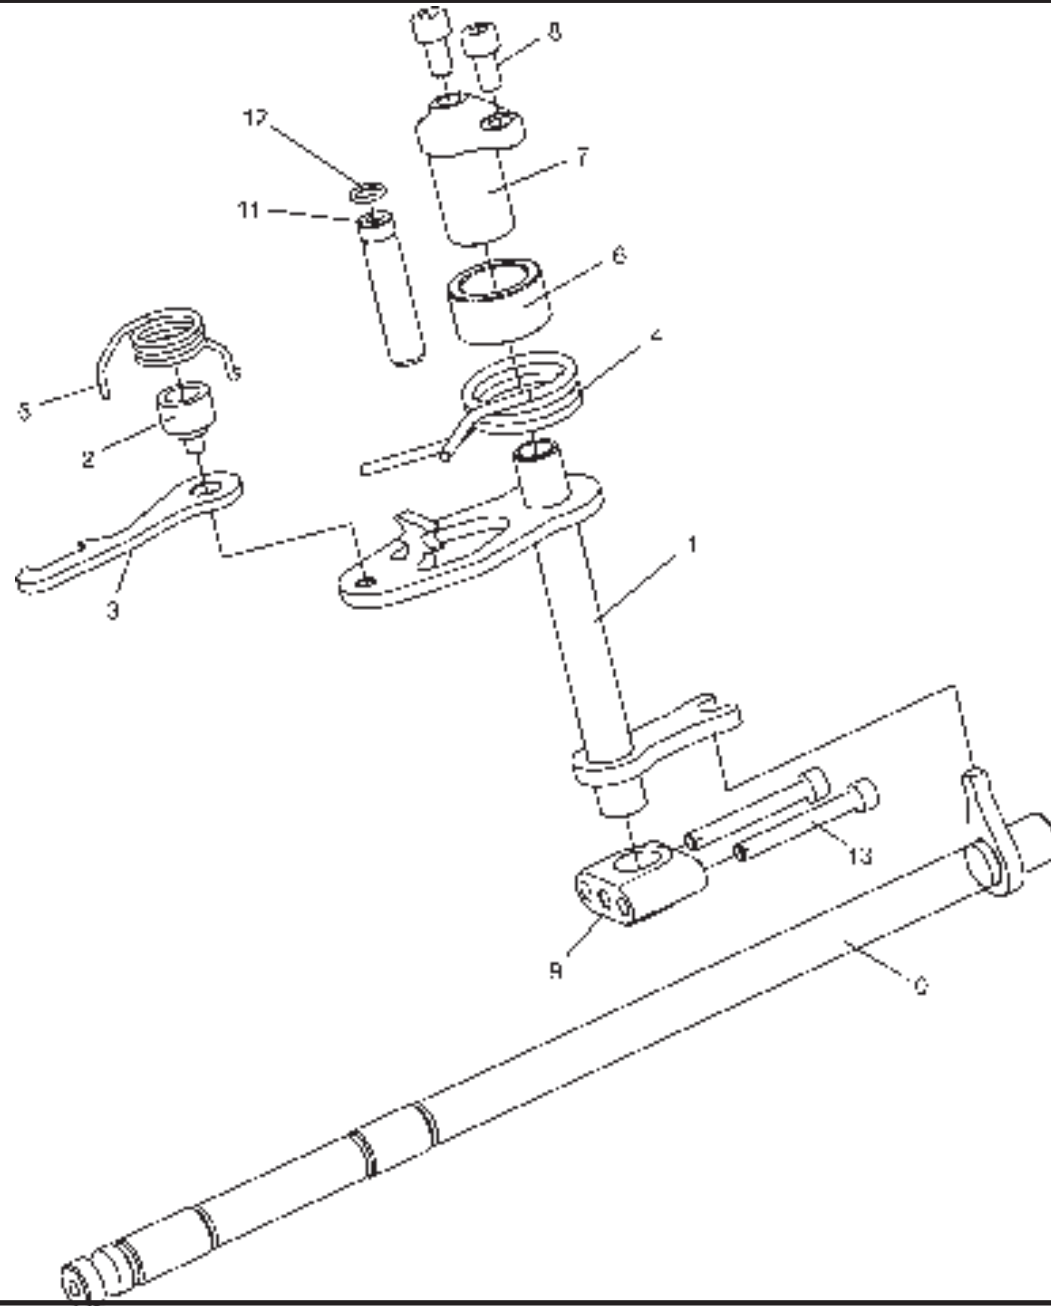

02 - 50 GEAR SHIFTING

02 - 50 GEAR SHIFTING

Key No.	NEW Part No.	OLD Part No.	Description	Qty	Electra EFI		Remark
					E 5	G 5	
A1	570157		Lay Shaft Sub Assembly	1	●	●	
1	570219		Assembly, Gear Lever Shaft	1	●	●	
2	570184		Spacer - Shaft, Gear Lever	1	●	●	
3	570235		Dowel, Lower Pivot Bearing	1	●	●	
4	570231		Pivot Bearing, Rocker Shaft Bottom	1	●	●	
5	570233		Hex. Socket Head Cap Screw, M5 X 40	2	●	●	
6	570222		Assembly, Rocker Shaft	1	●	●	
7	570226		Striker, Gear Change	1	●	●	
8	570253		Pin, Pivot	1	●	●	
9	570230		Spring, Gear Change Striker	1	●	●	
10	550072		Spring	1	●	●	
11	570227		Spacer	1	●	●	
12	570234		'O'- Ring Pivot Bearing , Rocker Shaft Upper	1	●	●	
13	859014	570228	Pivot Bearing, Rocker Shaft Upper	1	●	●	
14	570304	570232	Hex. Socket Head Cap Screw, M6 X 12	2	●	●	Interchangeable in Old bikes
15	550256	550112	'O'- Ring	1	●	●	Interchangeable in Old bikes
16		570229	Stop Pin Dia 10	1	●	●	Upto Eng Nos 8US000129
	570229		Stop Pin Dia 11.3	1	●	●	From Eng Nos 8US000130