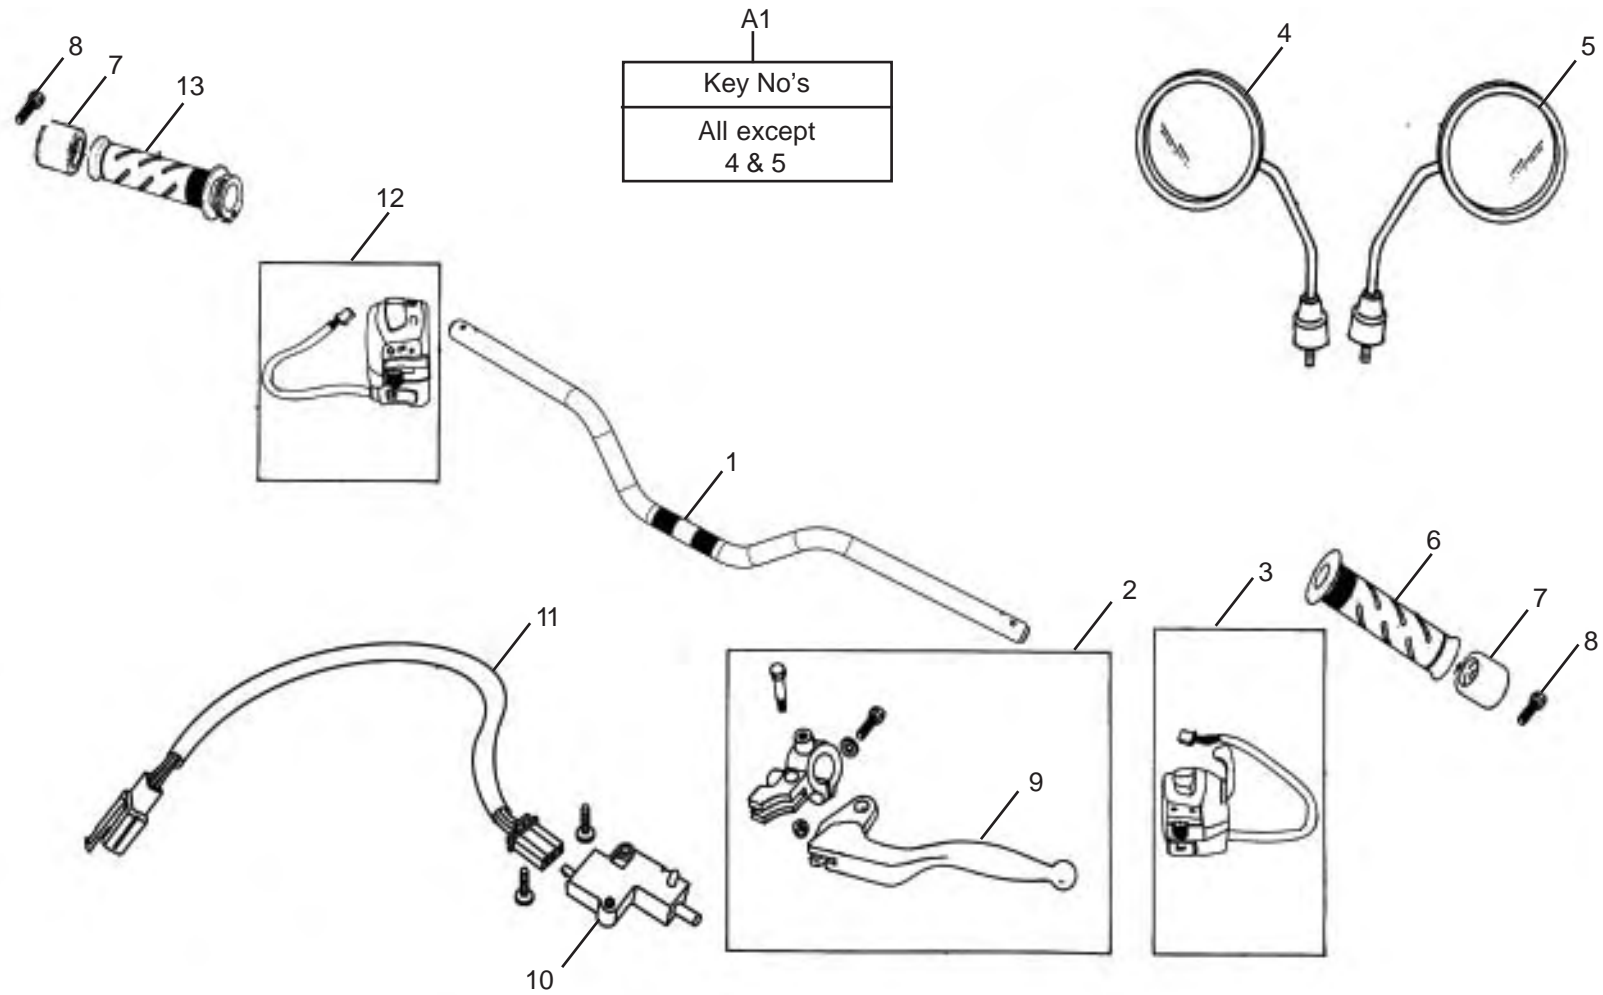

05 - 10 HANDLE BAR CONTROLS

05 - 10 HANDLE BAR CONTROLS

Key No.	NEW Part No.	OLD Part No.	Description	Qty	Electra EFI		Remark
					E 5	G 5	
A1	581082		Handle Bar Assy Complete	1	●	●	
1	581096		Handle Bar Comp	1	●	●	
2	581083		Lever & Holder Assy, LH	1	●	●	
3	581029		Switch Module LH	1	●	●	
4	540117		Rear View Mirror LH	1	●	●	
5	540118		Rear View Mirror RH	1	●	●	
6	521186		Hand Grip LH	1	●	●	
7	521201		Damper Weight	2	●	●	
8	521202		Hex Socket Head Cap Screw M8 X 50	2	●	●	
9	146197		Clutch Lever (LH)	1	●	●	
10	560632		Clutch Switch	1	●	●	
11	147270		Add On Lead, Clutch Switch	1	●	●	
12	581097		Switch Module RH	1	●	●	
13	581098		Grip Comp. Throttle RH	1	●	●