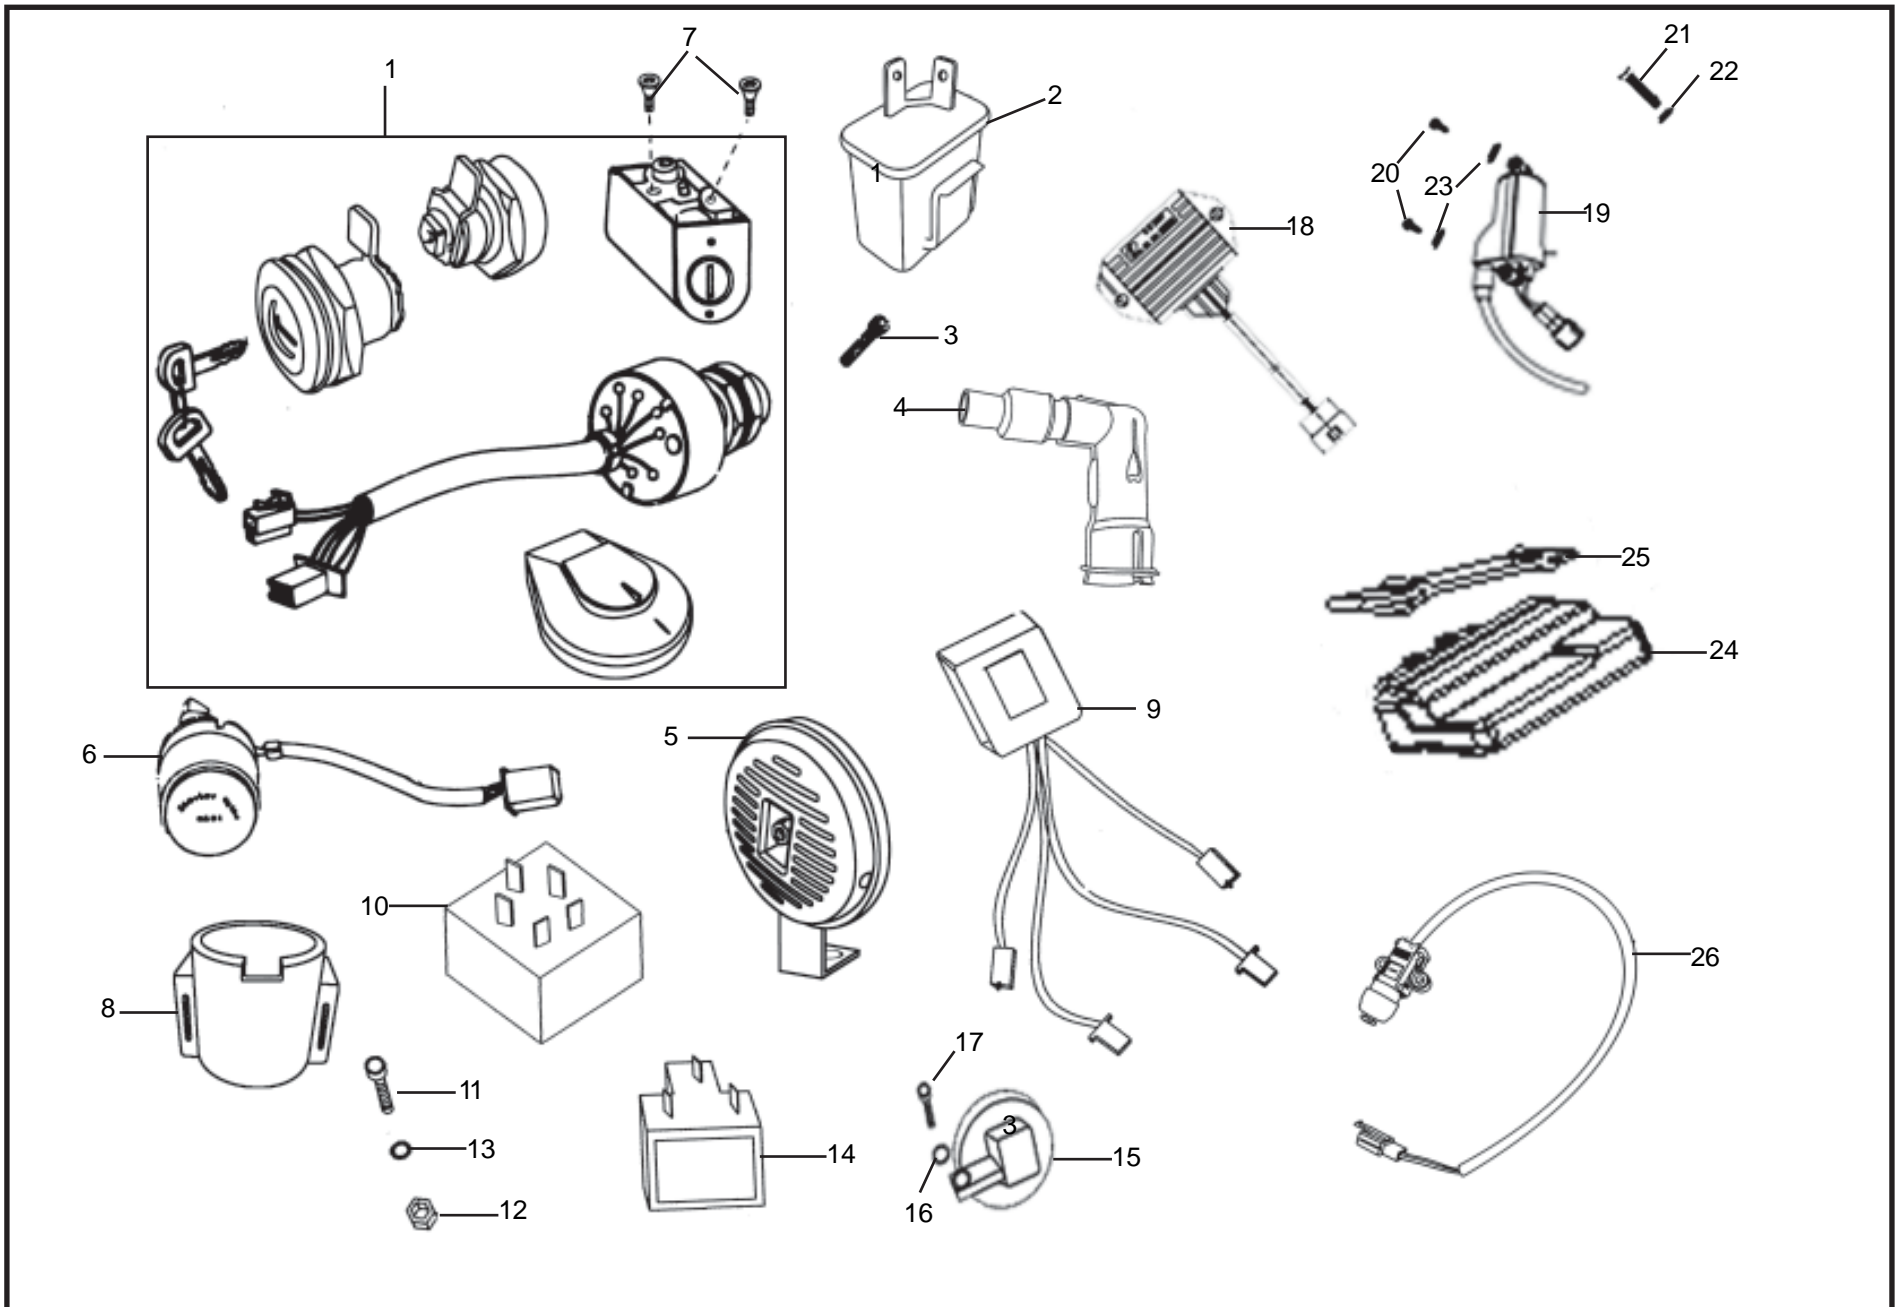

11 - 20 SWITCHES AND ELECTRICAL FITMENTS

11 - 20 SWITCHES AND ELECTRICAL FITMENTS

Key No.	NEW Part No.	OLD Part No.	Description	Qty	Electra EFI		Remark
					E 5	G 5	
1	146883		Common Key Set	1	●	●	
2	580396		Flasher Unit	1	●	●	
3	142274		Screw (M6 X16)	3	●	●	
4	500905		Cap Spark Plug M14	1	●	●	
5	146168		Horn	1	●	●	
6	146242	581171	Relay Starter	1	●	●	Interchangeable on old bikes
7	145143		Steering Lock Mounting Screw (M6 x 12)	2	●	●	
8	146173		Holder (For Relay Starter)	1	●	●	
9		581129	Delay Circuit	1	●		Only upto ME3CKEAT58C000129
10	571060		Ignition Relay	2	●	●	
11	142274		Hexagonal Screw M 6 X 16	2	●	●	
12	141060		Hexagonal Nut M6	2	●	●	
13	140129		Lock Washer, Internal Teeth	1	●	●	
14	571059		Relay - (Fuel Pump & Injector)	1	●	●	
15	581054		Roll Over Sensor	1	●	●	
16	141061		Punched Washer 6.4	1	●	●	
17	143498		Hex Screw M6 X 25	1	●	●	
18	581024		R/R Unit 3 Phase	1	●	●	
19	581027		Ignition Coil	1	●	●	
20	502071		Hex Screw, Ignition Coil Mounting	2	●	●	
21	142274		Hex Screw M6 X 16	1	●	●	
22	141061		Punched Washer 6.4	3	●	●	
23	142606		Lock Washer Internal Teeth	2	●	●	
24	571056		ECU Unit	1	●	●	
25	521089		Rubber Strap	1	●	●	
26	146147		Switch Side Stand	1	●	●