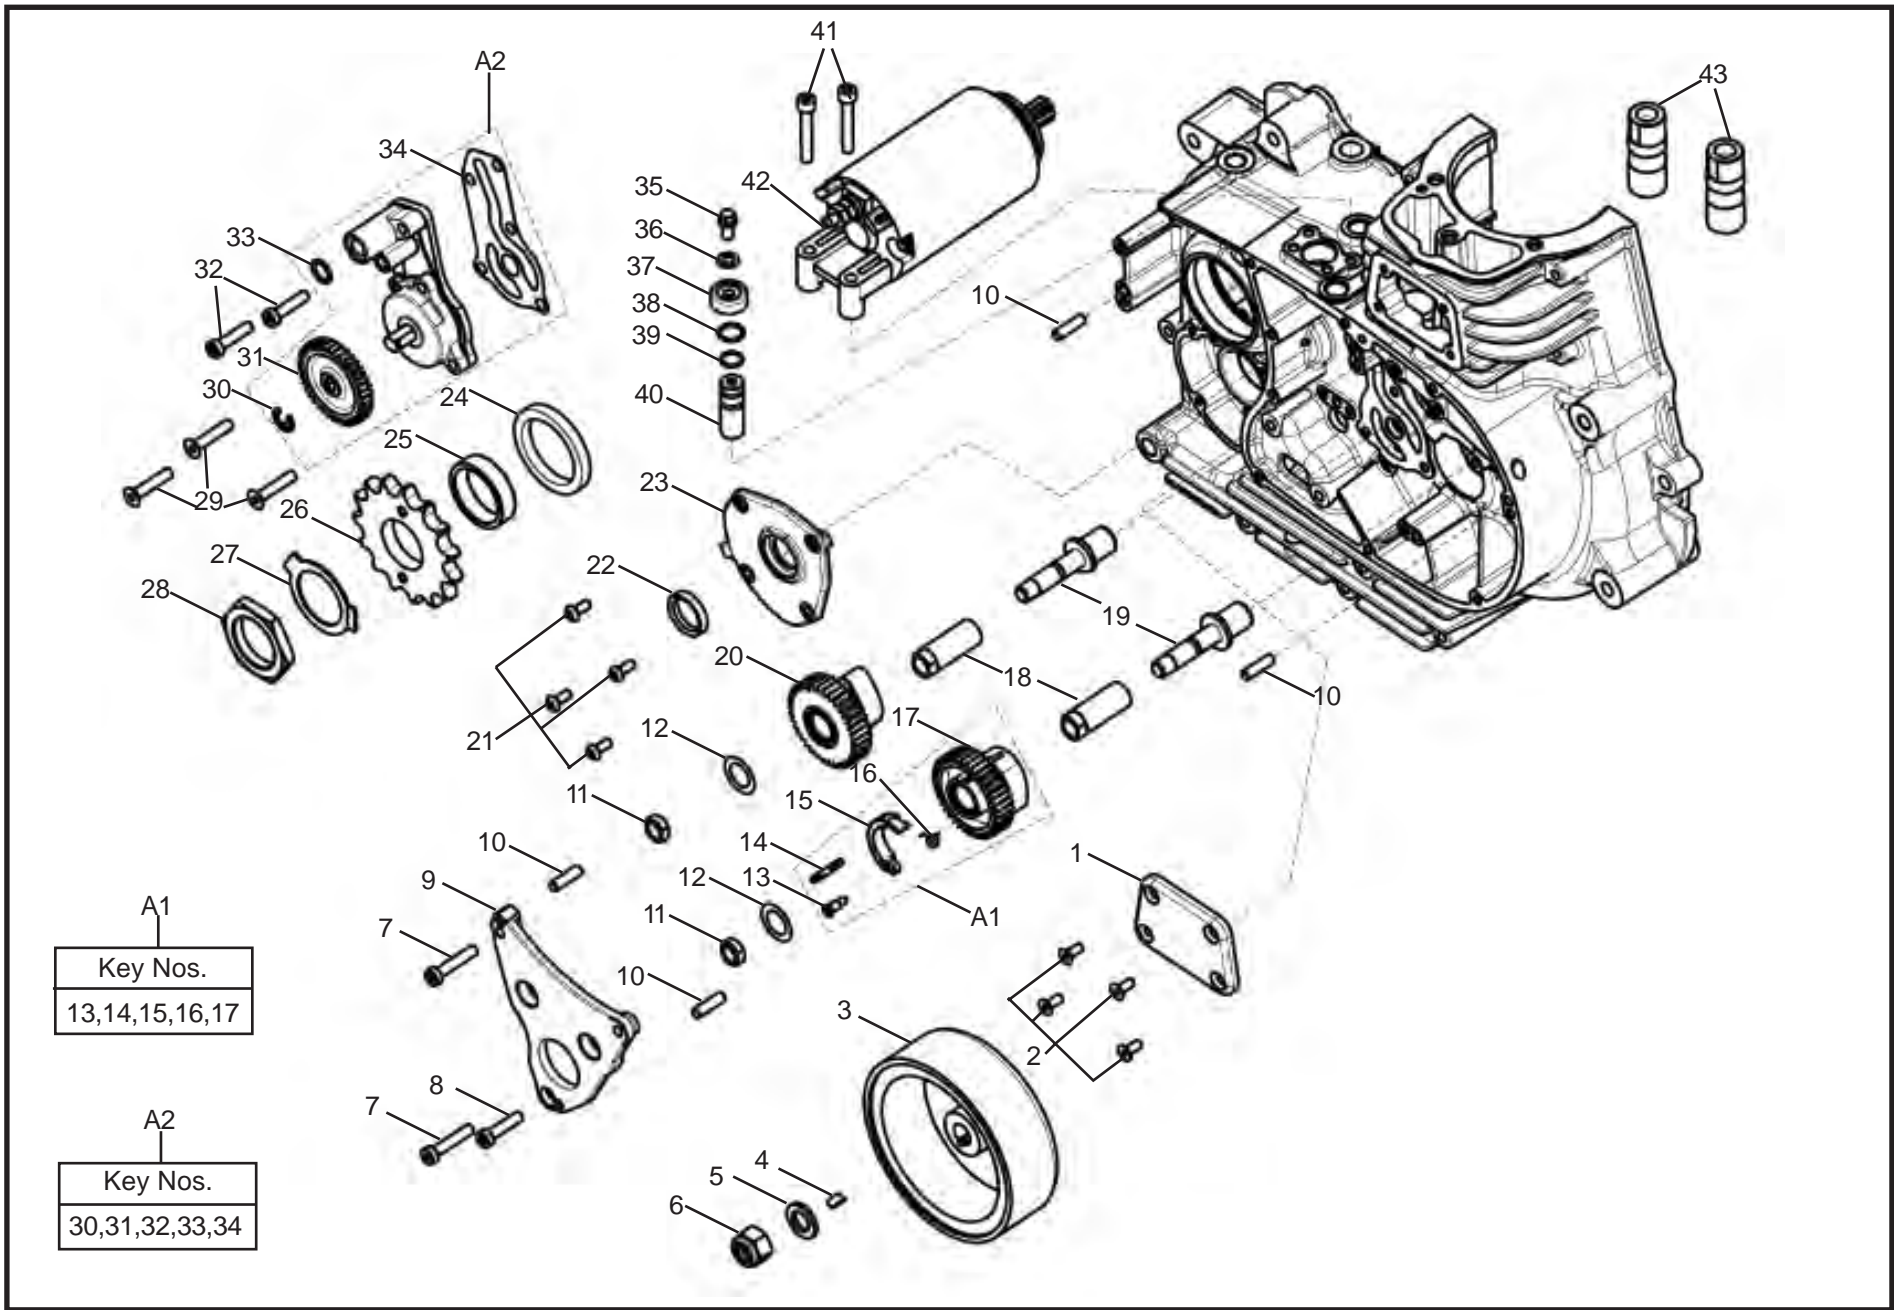

01 - 20 CRANK CASE RH - COVER SIDE

01 - 20 CRANK CASE RH - COVER SIDE

Key No.	NEW Part No.	OLD Part No.	Description	Qty	Electra EFI		Remark
					E 5	G 5	
22	570241		Oil Seal Kick Starter	1	●	●	
23	570251		Cover, Kick Start Shaft	1	●	●	
24	570213		Oil Seal	1	●	●	
25	570214		Distance Piece	1	●	●	
26	571004		FD Sprocket 17 Teeth	1	●	●	
27	570247		Tab Washer	1	●	●	
28	570246		Nut	1	●	●	
29	571155		CSK Socket Head Screw M6 X 30	3	●	●	
30	570052		Circlip	1	●	●	
31	571166		Pump Drive Pinion (Gear)	1	●	●	
32	570132		Hex. Socket Head Cap Screw M6 X 25	2	●	●	
33	570293		'O' Ring, Oil Pump Outlet	1	●	●	
34	571115		Gasket, Oil Pump	1	●	●	
35	570481		Hex Flange Bolt M5 X 12	1	●	●	
36	144636		Copper Washer	1	●	●	
37	570468		Cap, Pivot Pin	1	●	●	
38	146031		'O'- Ring	1	●	●	
39	550108		'O' Ring	1	●	●	
40	570218		Pivot, Camplate	1	●	●	
41	570303		Hex Socket Head cap screw,M6 X 60,(loctite 516 applied length16mm)	2	●	●	
42	560013		Starter Motor Assembly	1	●	●	
43	570097		Hydraulic Valve Lifter Roller	2	●	●	
44	572012		Cover Starter Motor	1	●	●	
45	570300		Hex.Socket Button head Screw, M5 x 12	1	●	●	