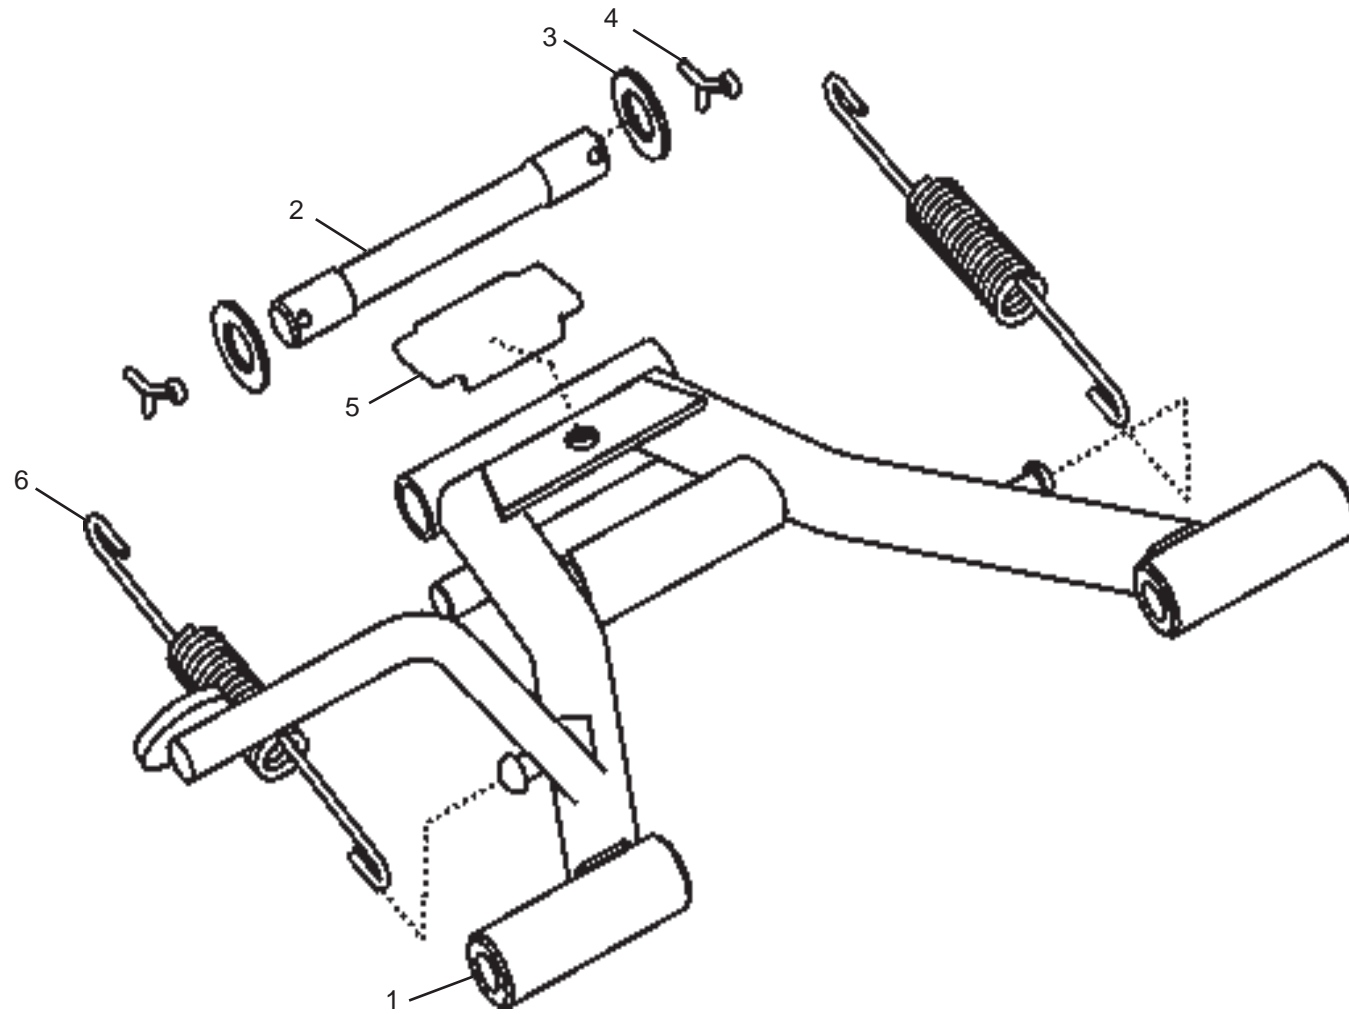

04 - 30 CENTRE STAND