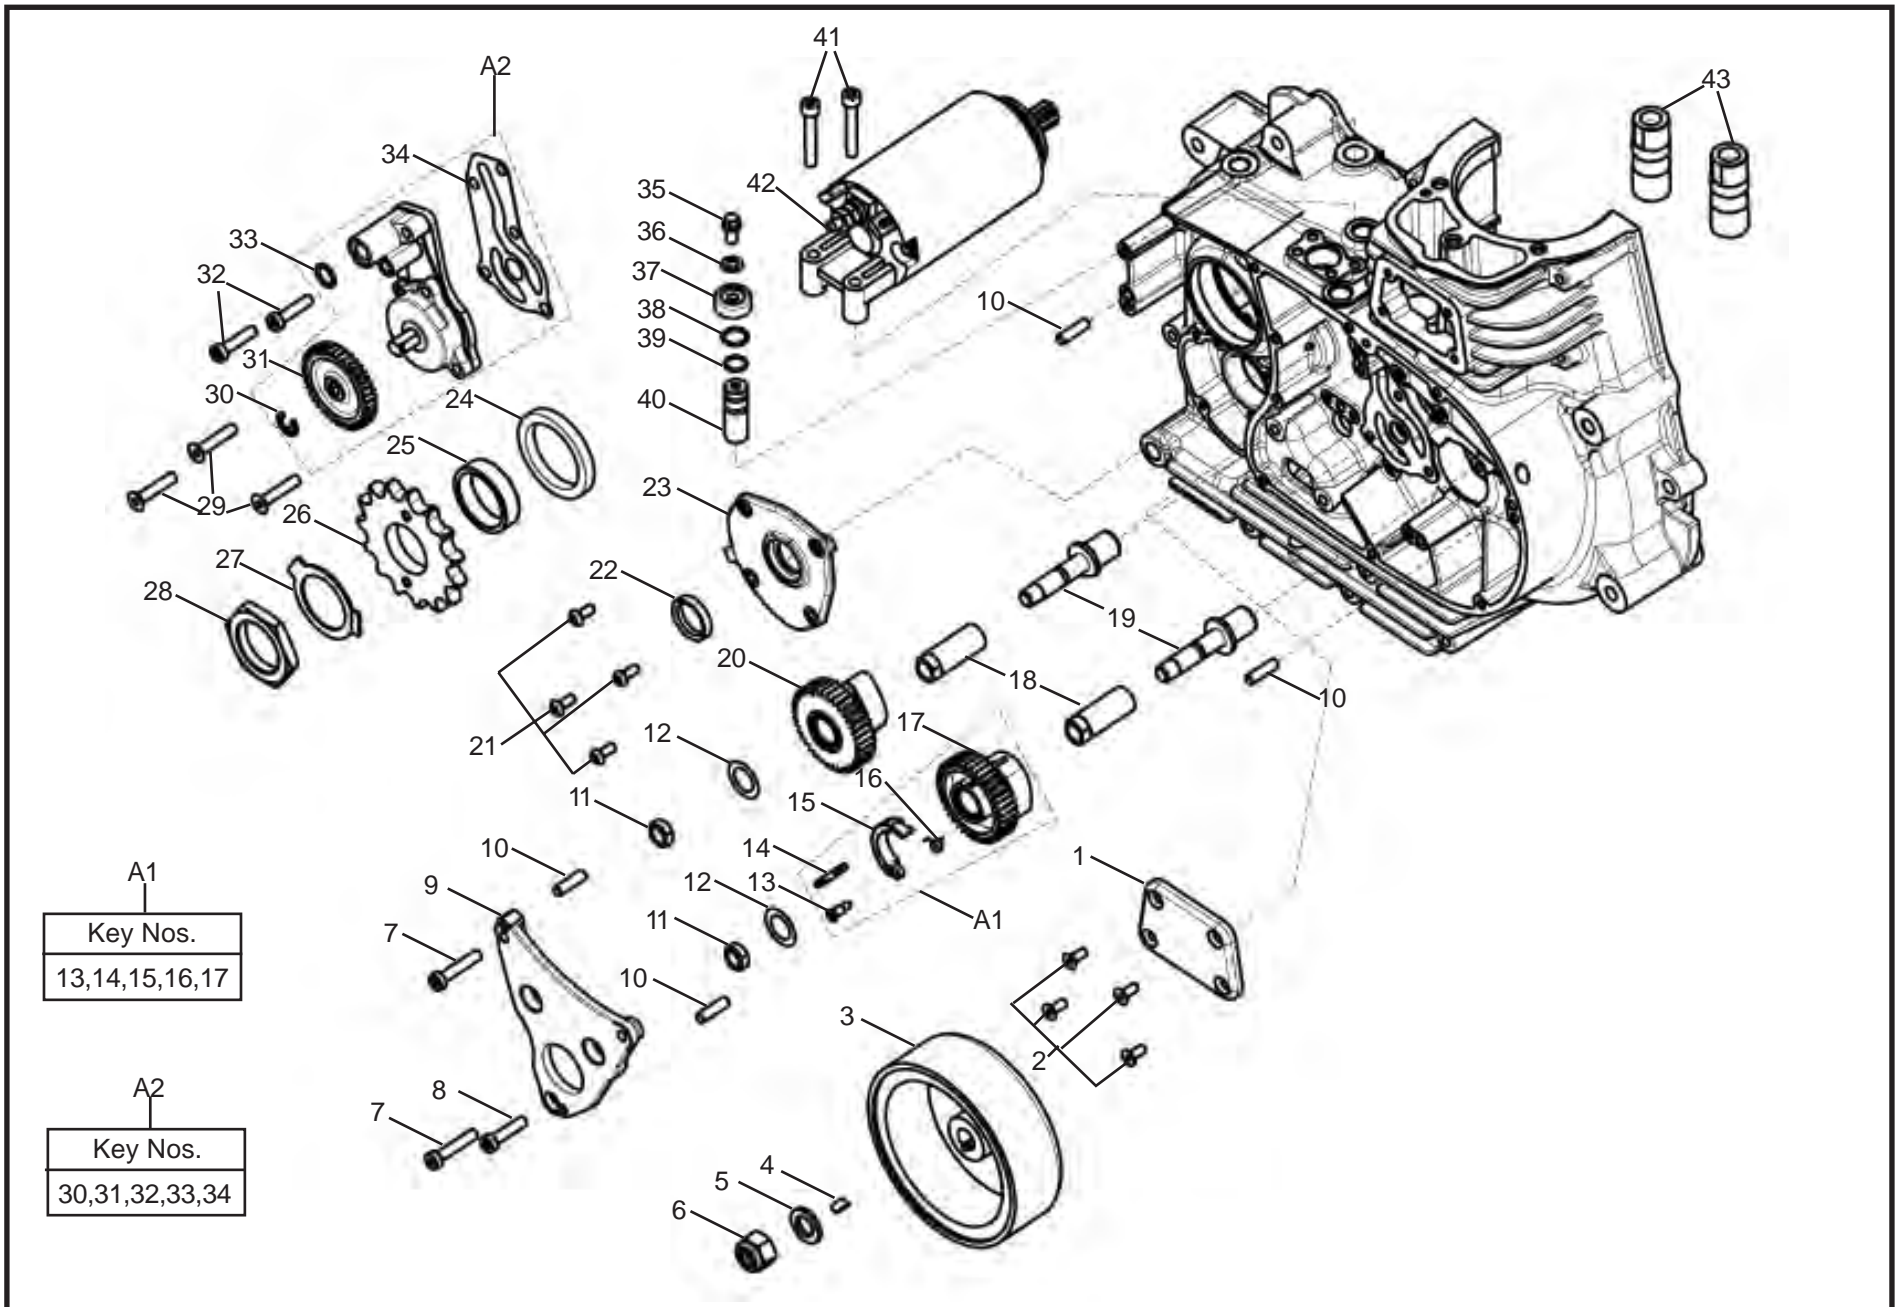

01 - 20 CRANK CASE RH - COVER SIDE

A1

Key Nos.
13,14,15,16,17

A2

Key Nos.
30,31,32,33,34