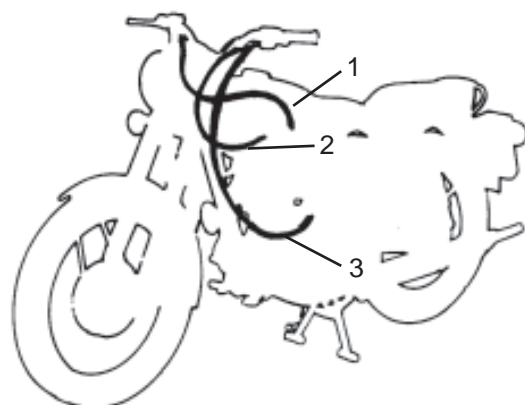

05 - 10 HANDLE BAR CONTROLS

Key No.	NEW Part No.	OLD Part No.	Description	Qty	Electra EFI		Remark
					E 5	G 5	
A1	581082		Handle Bar Assy Complete	1	●	●	
1	581096		Handle Bar Comp	1	●	●	
2	581083		Lever & Holder Assy, LH	1	●	●	
3	581029		Switch Module LH	1	●	●	
4	540117		Rear View Mirror LH	1	●	●	
5	540118		Rear View Mirror RH	1	●	●	
6	521186		Hand Grip LH	1	●	●	
7	521201		Damper Weight	2	●	●	
8	521202		Hex Socket Head Cap Screw M8 X 50	2	●	●	
9	146197		Clutch Lever (LH)	1	●	●	
10	560632		Clutch Switch	1	●	●	
11	147270		Add On Lead, Clutch Switch	1	●	●	
12	581097		Switch Module RH	1	●	●	
13	581098		Grip Comp. Throttle RH	1	●	●	

05 - 20 CONTROL CABLES