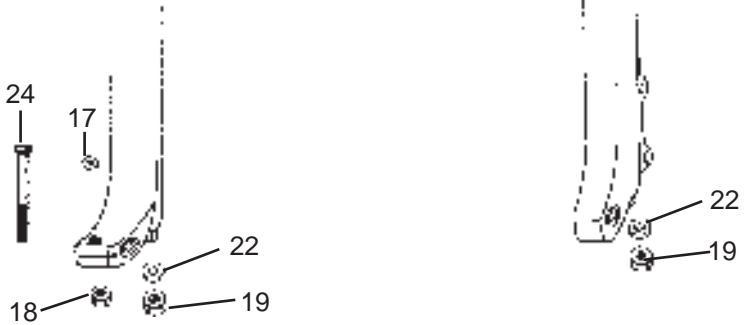

06 - 20 FRONT FORK

A1
Key No's
15 (4 Nos.)
A2, A3
Key No's
All in Group
06-20