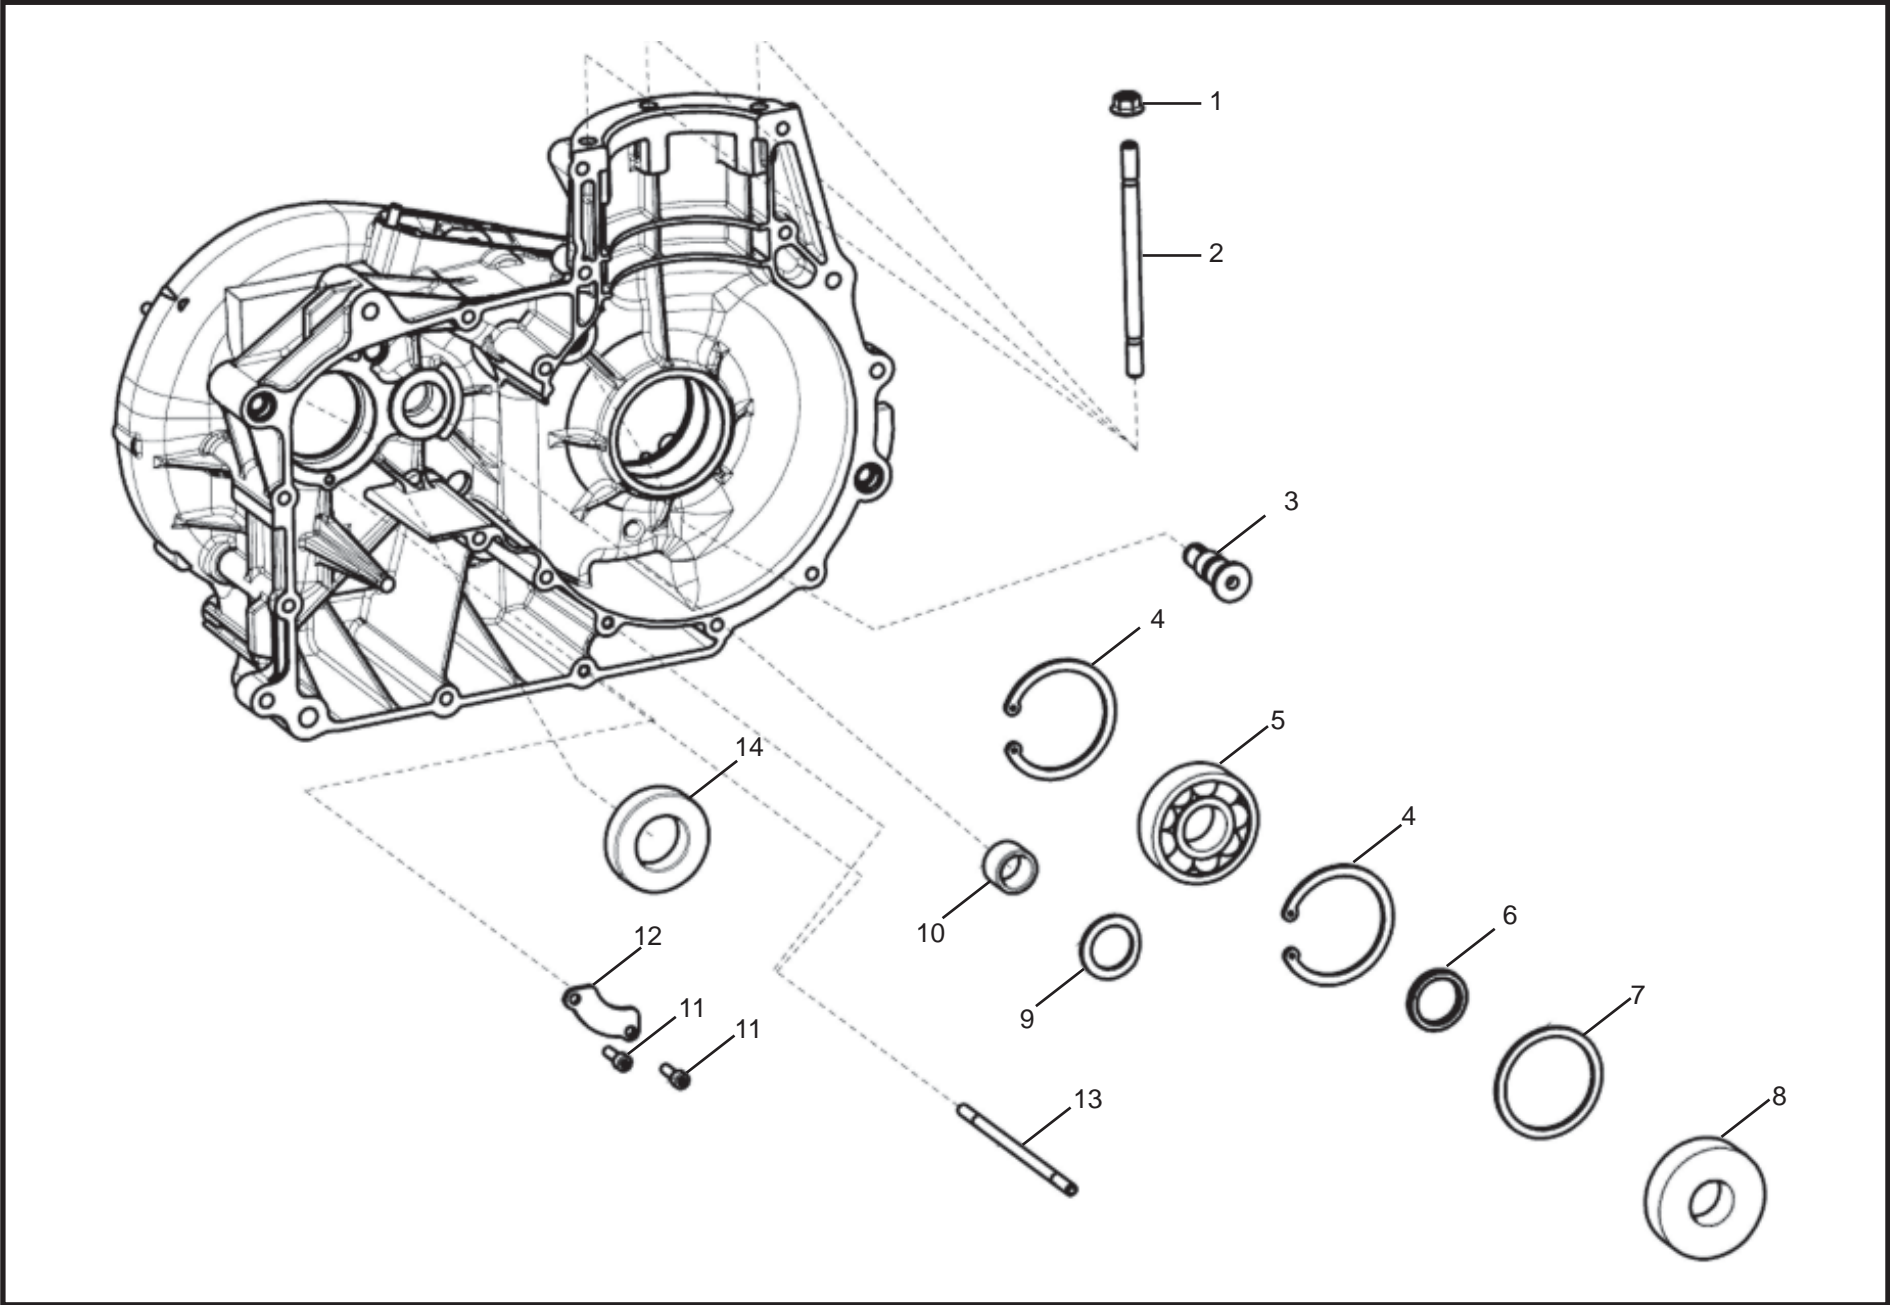

01 - 20 CRANK CASE RH - COVER SIDE

Key No.	NEW Part No.	OLD Part No.	Description	Qty	Electra EFI		Remark
					E 5	G 5	
22	570241		Oil Seal Kick Starter	1	●	●	
23	570251		Cover, Kick Start Shaft	1	●	●	
24	570213		Oil Seal	1	●	●	
25	570214		Distance Piece	1	●	●	
26	571004		FD Sprocket 17 Teeth	1	●	●	
27	570247		Tab Washer	1	●	●	
28	570246		Nut	1	●	●	
29	571155		CSK Socket Head Screw M6 X 30	3	●	●	
30	570052		Circlip	1	●	●	
31	571166		Pump Drive Pinion (Gear)	1	●	●	
32	570132		Hex. Socket Head Cap Screw M6 X 25	2	●	●	
33	570293		'O' Ring, Oil Pump Outlet	1	●	●	
34	571115		Gasket, Oil Pump	1	●	●	
35	570481		Hex Flange Bolt M5 X 12	1	●	●	
36	144636		Copper Washer	1	●	●	
37	570468		Cap, Pivot Pin	1	●	●	
38	146031		'O'- Ring	1	●	●	
39	550108		'O' Ring	1	●	●	
40	570218		Pivot, Camplate	1	●	●	
41	570303		Hex Socket Head cap screw,M6 X 60,(loctite 516 applied length16mm)	2	●	●	
42	560013		Starter Motor Assembly	1	●	●	
43	570097		Hydraulic Valve Lifter Roller	2	●	●	
44	572012		Cover Starter Motor	1	●	●	
45	570300		Hex.Socket Button head Screw, M5 x 12	1	●	●	

01 - 25 CRANK CASE LH