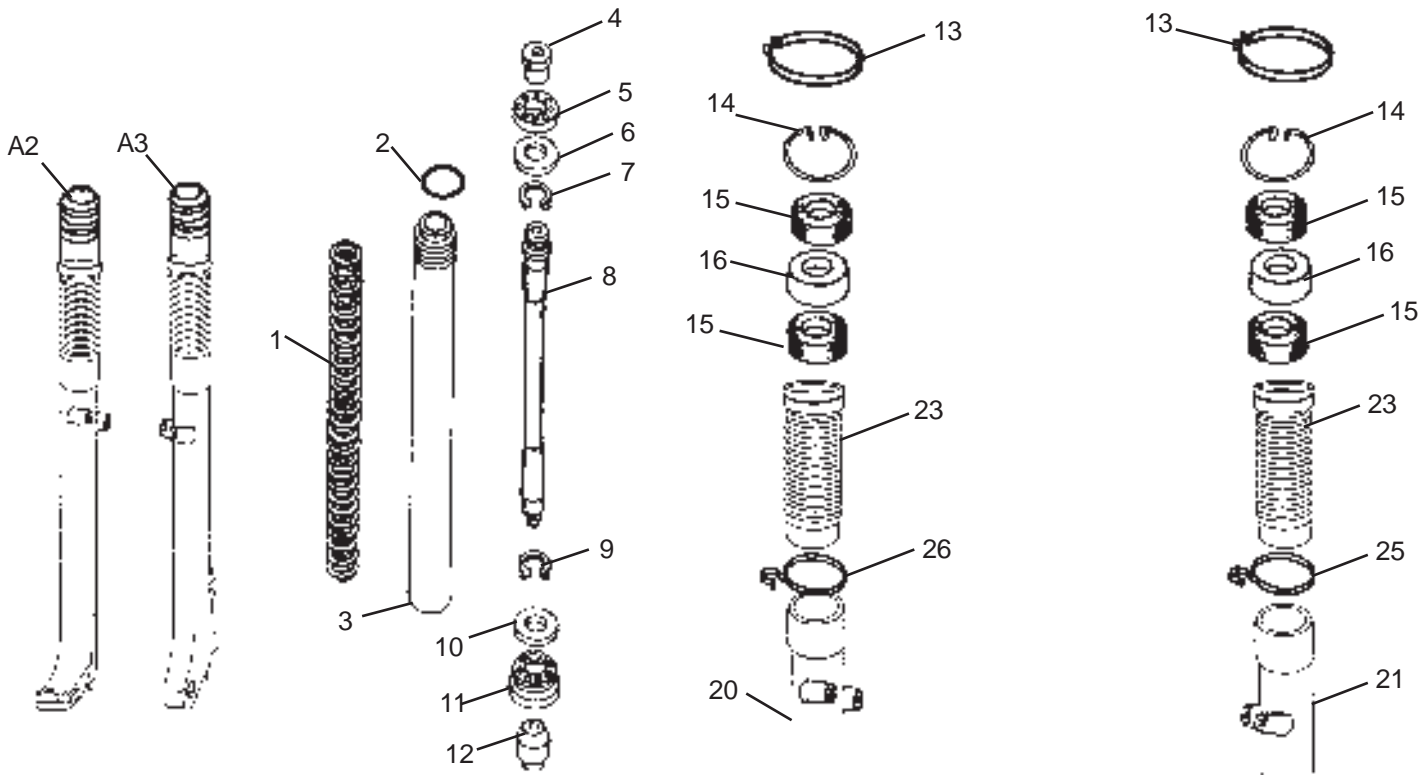

06 - 20 FRONT FORK

A1
Key No's
15 (4 Nos.)
A2, A3
Key No's
All in Group
06-20