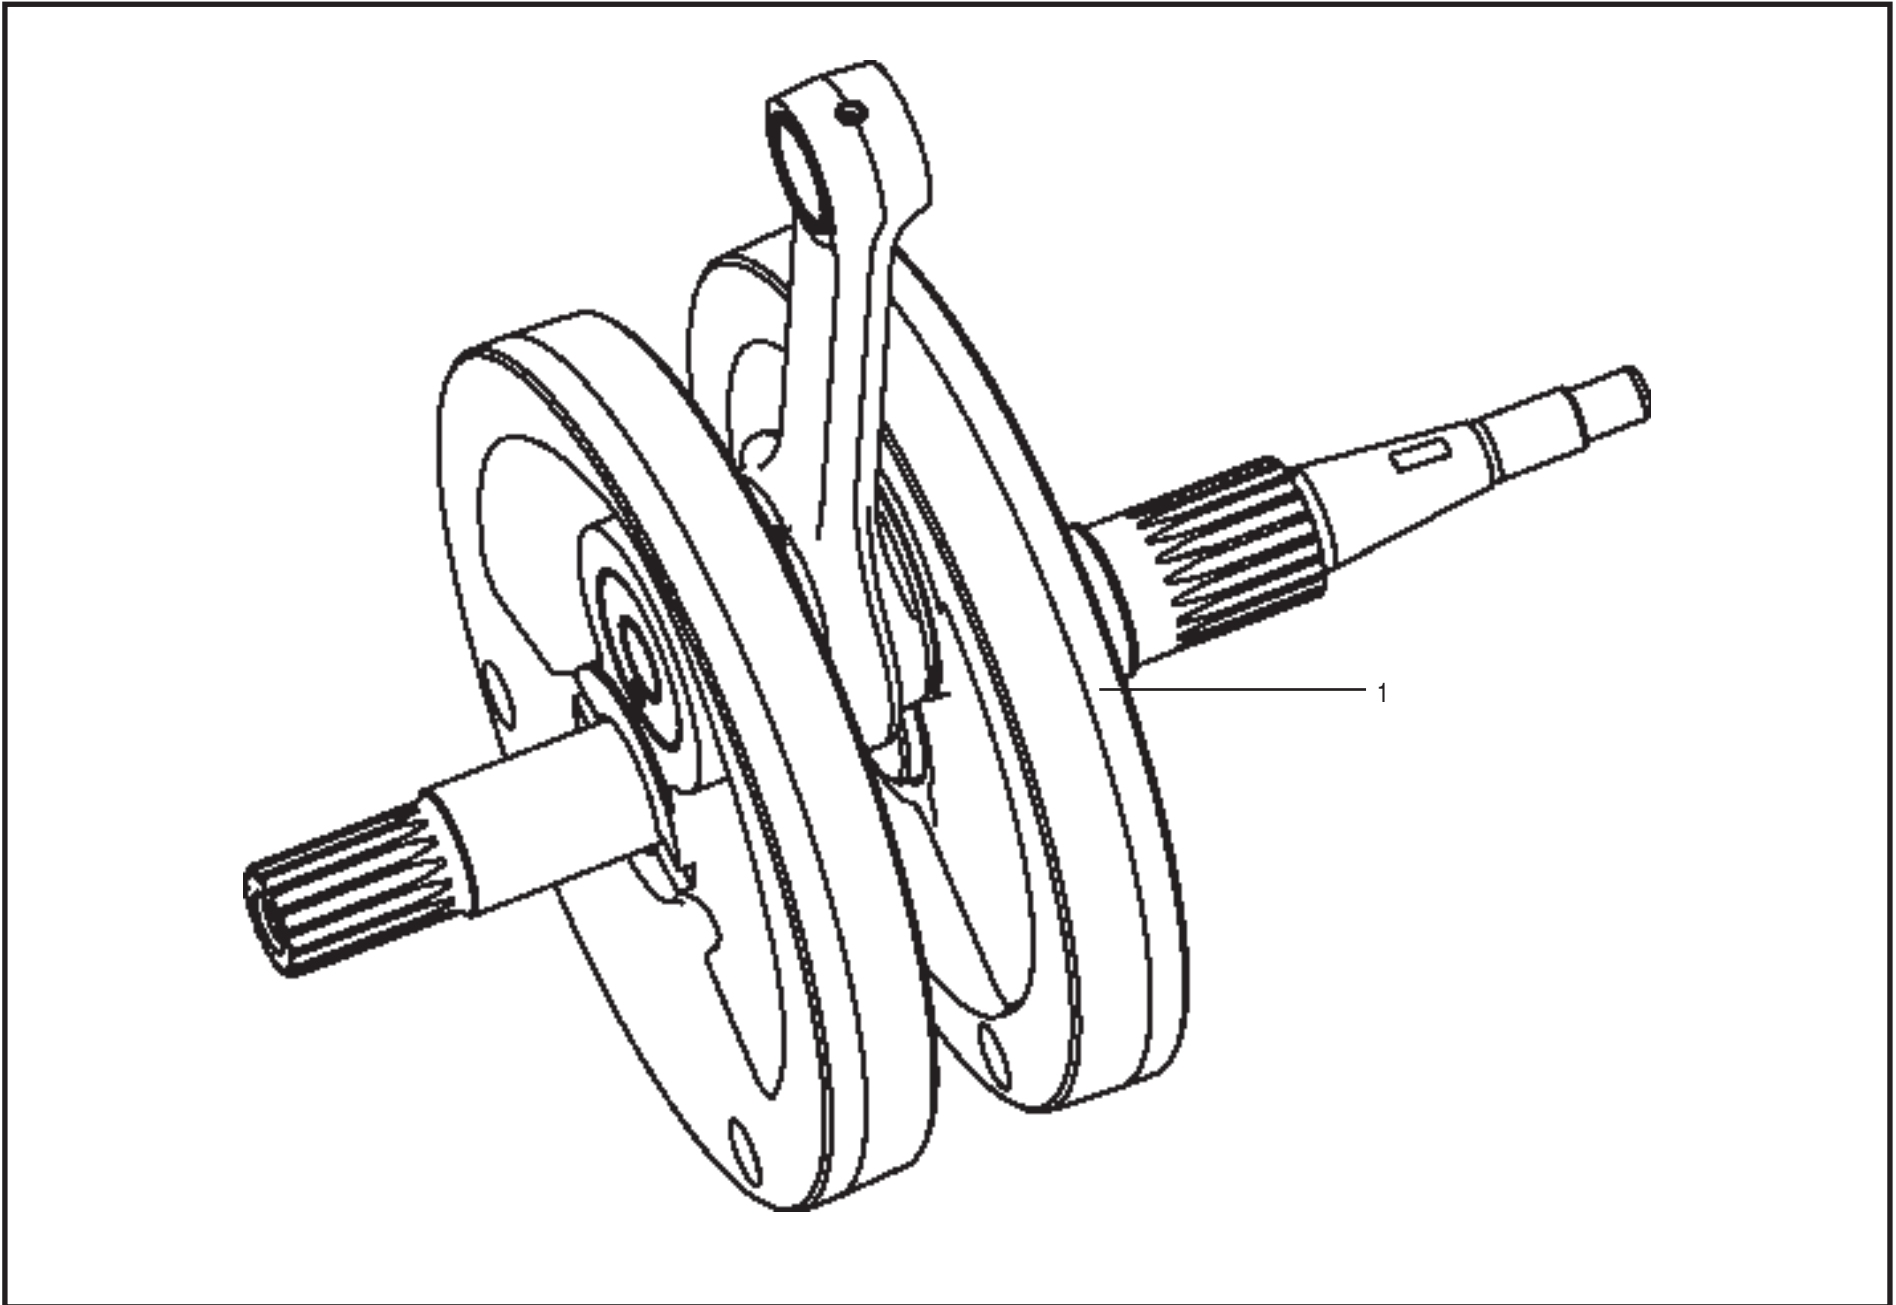

01 - 35 CRANK SHAFT