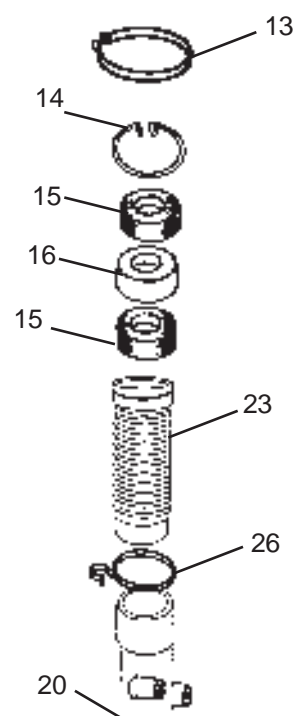

06 - 20 FRONT FORK