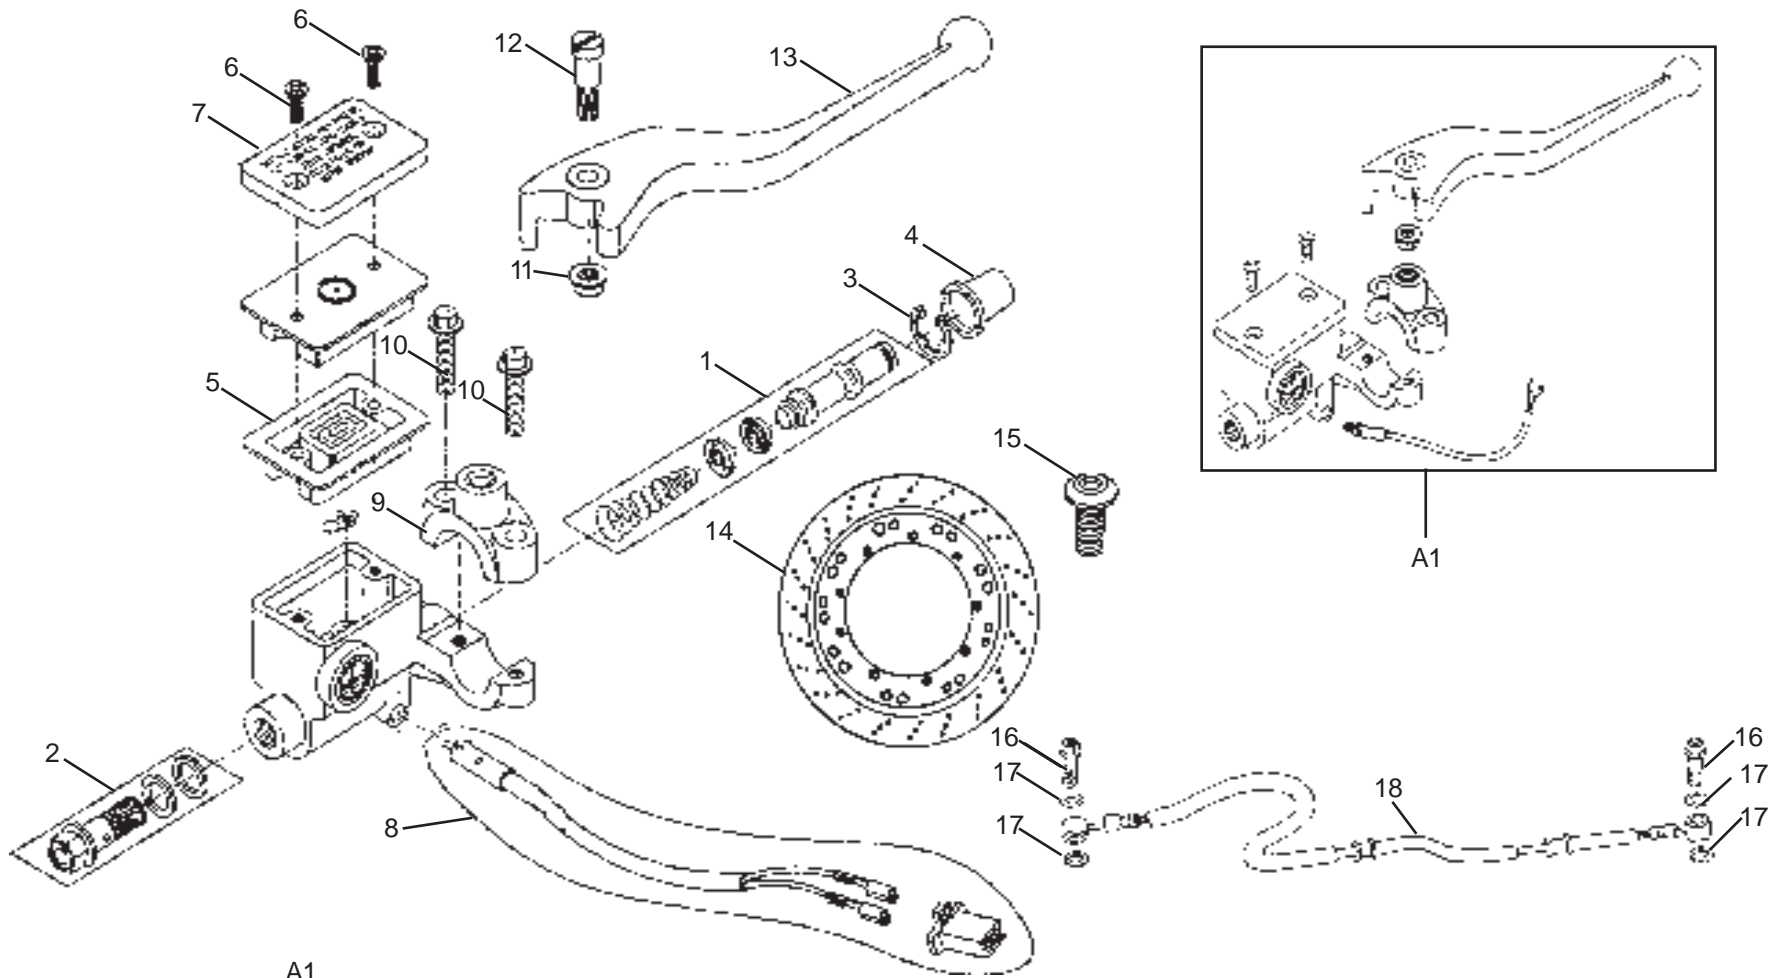

05 - 40 MASTER CYLINDER

A1

Key No's
All in Group 05 - 40

05 - 40 MASTER CYLINDER

Key No.	NEW Part No.	OLD Part No.	Description	Qty	Electra EFI		Remark
					E 5	G 5	
A1	146199		Master Cylinder Assembly	1	●	●	
1	560567		Piston Sub Assembly	1	●	●	
2	560568		Banjo – Bolt Kit	1	●	●	
3	560571		Cir Clip	1	●	●	
4	560572		Boot	1	●	●	
5	560573		Diaphragm	1	●	●	
6	560574		Csk. Philips Head Screw	2	●	●	
7	560575		Cover	1	●	●	
8	560570		Switch Assembly Kit	1	●	●	
9	146336		Clamp	1	●	●	
10	146337		Bolt Clamp	2	●	●	
11	560579		Nut – Lever	1	●	●	
12	560609		Screw - Lever	1	●	●	
13	146586		Lever	1	●	●	
14	560511		Disc	1	●	●	
15	560530		Socket Button Head Cap Screw	6	●	●	
16	560534		Banjo Bolt	2	●	●	
17	560535		Washer	4	●	●	
18	560514		Brake Hose	1	●	●