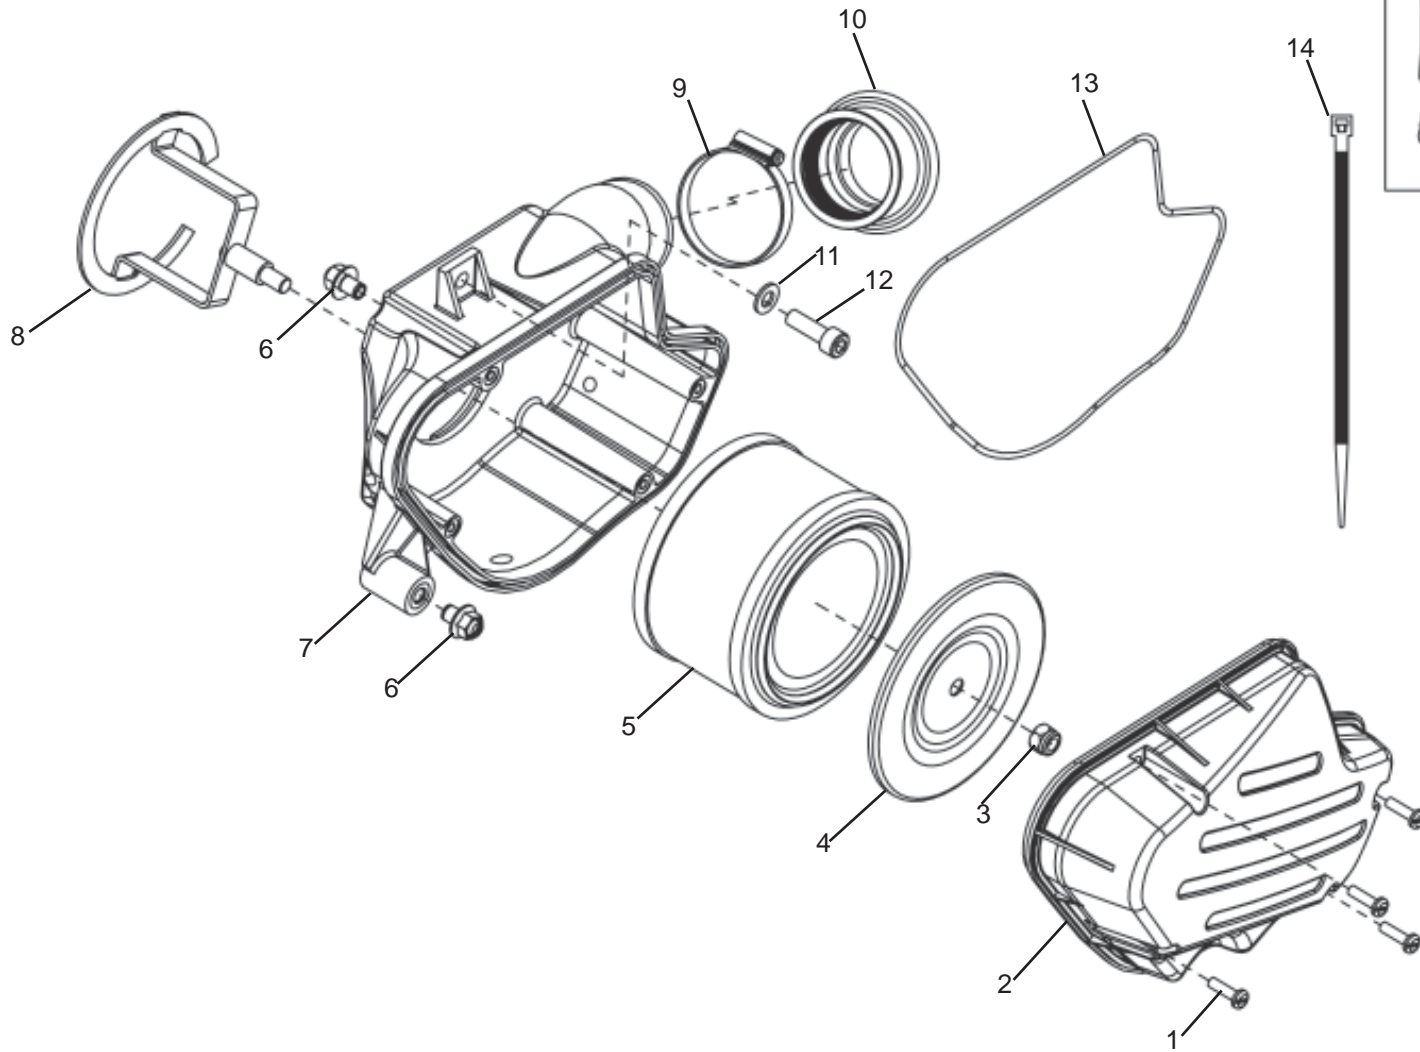

03 - 30 AIRFILTER ASSEMBLY

A1

Key No's
All in Group 03-30

03 - 30 AIRFILTER ASSEMBLY

Key No.	NEW Part No.	OLD Part No.	Description	Qty	Electra EFI		Remark
					E 5	G 5	
1	571133		Silencer Assy	1	●	●	Interchangeable in Old bikes
A1	581004		Air Filter Assy	1	●	●	
1	142095		Slotted Cheese Head Screw M5 X 18	4	●	●	
2	581006		Air Filter - Lid	1	●	●	
3	142182		Hex Nylock Nut	1	●	●	
4	581008		Cover – Filter Element	1	●	●	
5	581007		Air Filter Element	1	●	●	
6	145872		Flanged Hex. Bolt M8 X 10	2	●	●	
7	581005		Air Filter Body	1	●	●	
8	581044		Arrester Comp – Air Filter	1	●	●	
9	500712		Clip Hose	1	●	●	
10	500823		Bellow	1	●	●	
11	111098		Washer , Plain	1	●	●	
12	560506		Hex Socket Head Cap Screw M8 X 25	1	●	●	
13	581009		'O' – Ring	1	●	●	
14	500917		Strap	1	●	●	