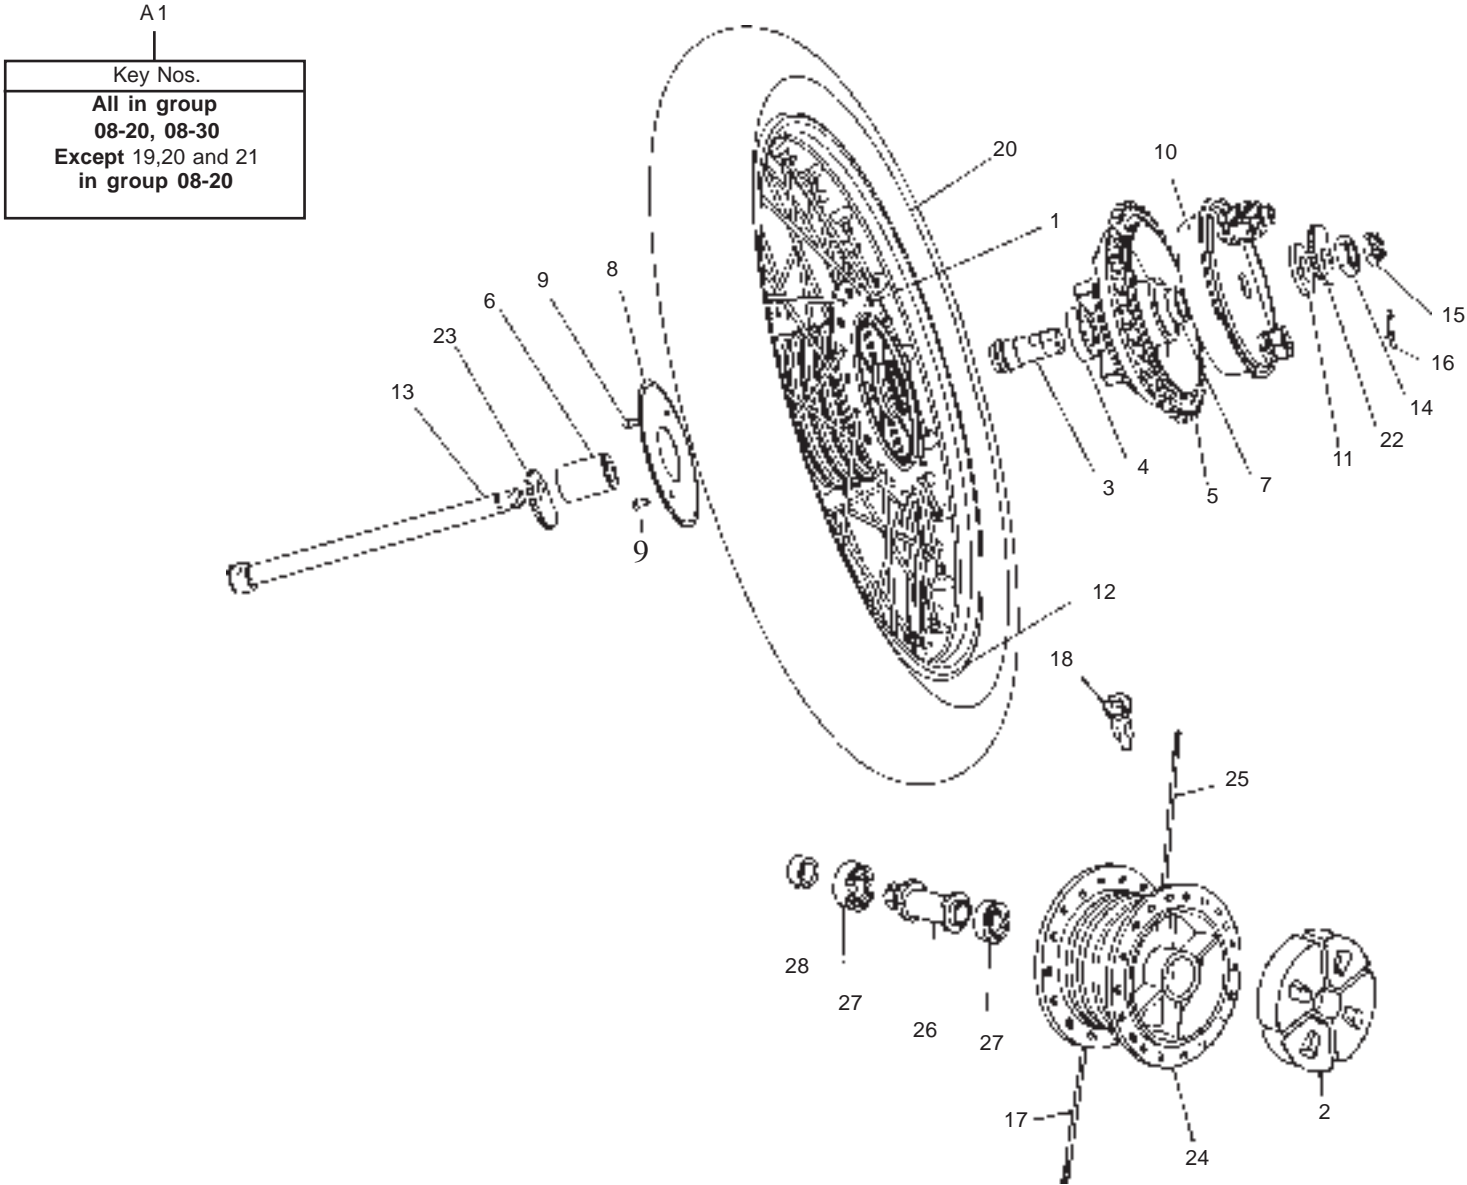

08 - 20 REAR WHEEL

08 - 20 REAR WHEEL

Key No.	NEW Part No.	OLD Part No.	Description	Qty	Electra EFI		Remark
					E 5	G 5	
A1	581075		Rear Wheel Assembly	1	●		
	581506		Rear Wheel Assembly	1		●	
1	170547		Hub Assembly	1	●	●	
2	144471		Cushion Rubber	4	●	●	
3	580355		Spindle, Short	1	●	●	
4	145553		Bearing 6005 C3	1	●	●	
5	801041	141111	Sprocket Drum	1	●	●	
6	580311		Spacer	1	●	●	
7	580356		Distance Piece	1	●	●	
8	804005	141123	Cover	1	●	●	
9	580370		Slotted Cheese Head Screw	2	●	●	
10	581157		Cover Plate Assembly-Complete	1	●	●	
11	580309		Spacer-Coverplate	1	●	●	
12	146949		Wheel Rim 2.15 X 19"	1	●		
12	141133		Wheel Rim WM 1.85-19	1		●	
13	580308		Spindle, Long	1	●	●	
14	580359		Hex. Lock Nut	1	●	●	
15	580360		Hex. Castle Nut	1	●	●	
16	580361		Split Pin	1	●	●	
17	146951		Spoke Outer	20	●		
17	143792		Spoke Outer	20		●	
18	143885		Nipple	40	●	●	
19	140355		Rim Tape	1	●	●	
20	147466		Rear Tyre 100 / 90	1	●		
	142647		Rear Tyre 3.5 X 19"	1		●	
21	110280		Tube, (Tyre)	1	●	●