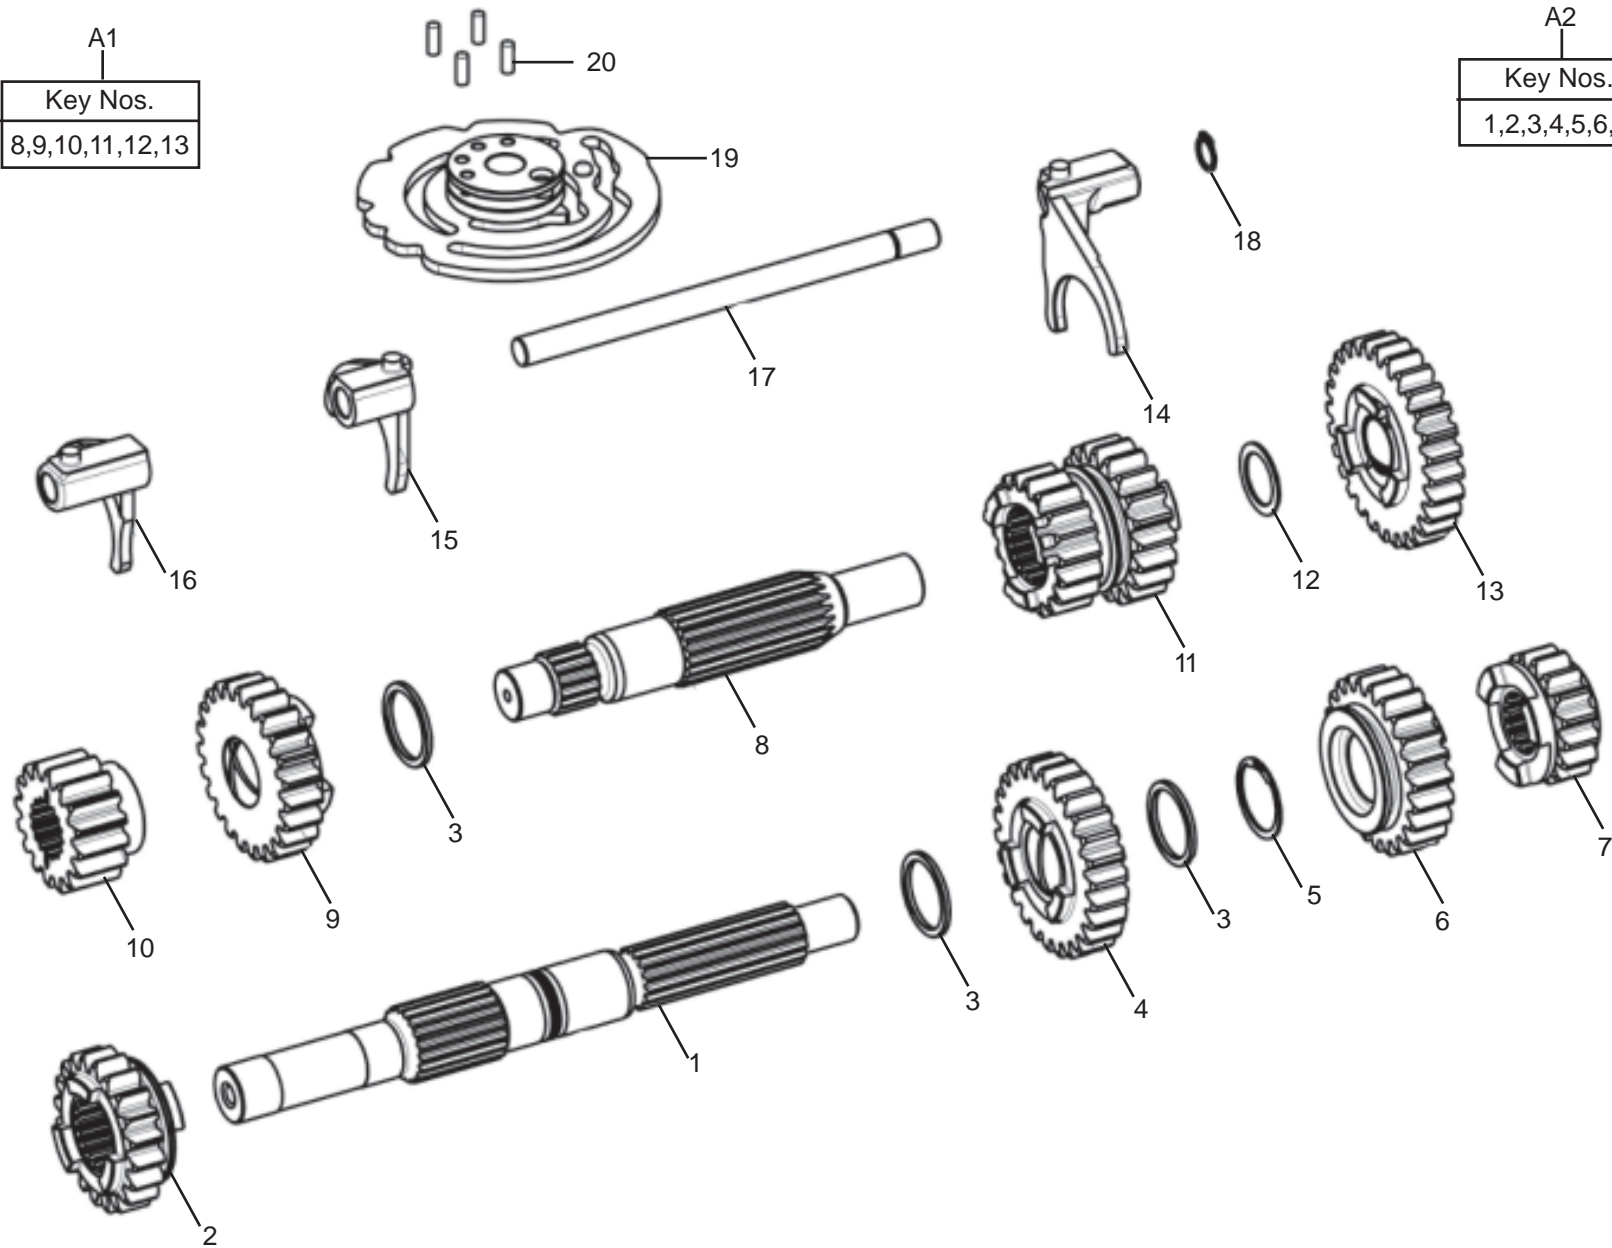

02 - 40 GEAR TRAIN ASSEMBLY

A1

Key Nos.
8,9,10,11,12,13

A2

Key Nos.
1,2,3,4,5,6,7