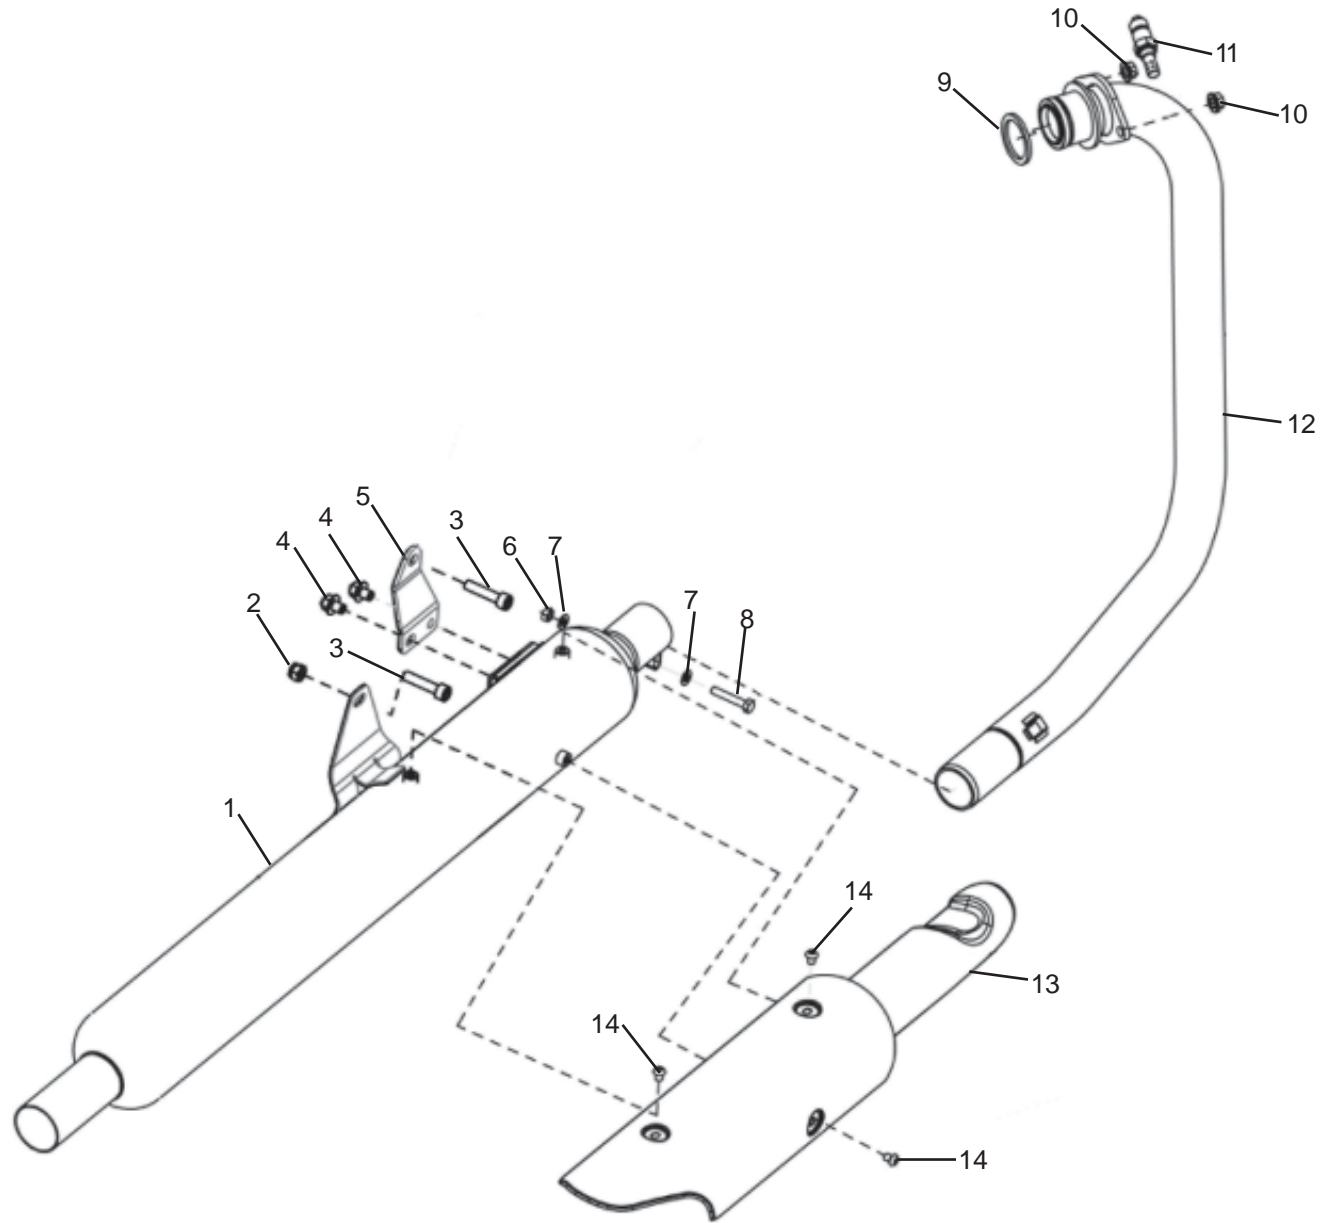

03 - 10 EFI COMPONENTS

Key No.	NEW Part No.	OLD Part No.	Description	Qty	Electra EFI		Remark
					E 5	G 5	
1	571055		Engine Temperature Sensor	1	●	●	
2	521200		'O'-Ring	2	●	●	
3	571079		Insulator	1	●	●	
4	144981		'O'-Ring	1	●	●	
5	571080		Manifold-Inlet	1	●	●	
6	570132		Hex. Socket Head Cap Screw M6 X 25	4	●	●	
7	145023		Sealing Washer 6 X 10	4	●	●	
8	571091		Adaptor	1	●	●	
9	550086		Nylock Nut M6	3	●	●	
10	571051		Throttle Body	1	●	●	
11	570091		Stud	1	●	●	
12	571110		Spacer	1	●	●	
13	571090		Seal Ring	1	●	●	
14	571053		Injector	1	●	●	
15	571087		'O'-Ring, Injector	1	●	●	
16	571088		Cap, Injector Assembly	1	●	●	

03 - 20 SILENCER & EXHAUST PIPE