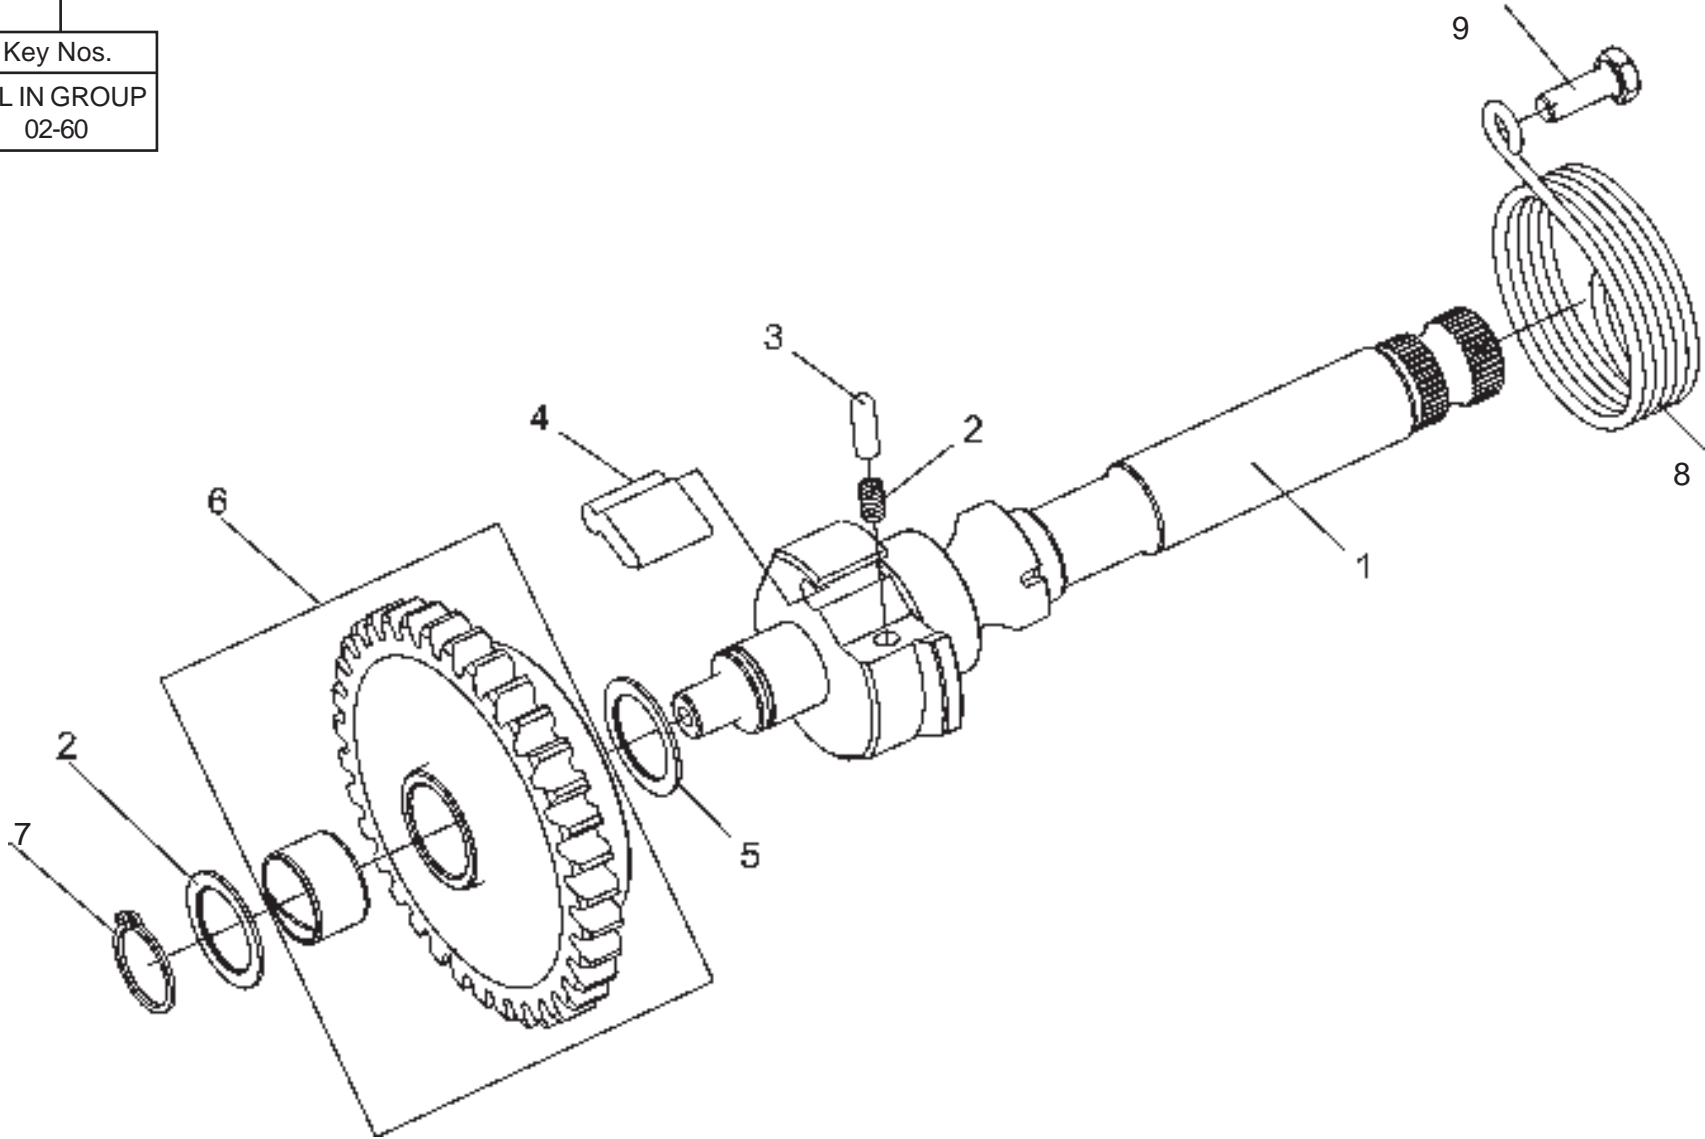

02 - 60 KICK STARTER

A1

Key Nos.
ALL IN GROUP
02-60