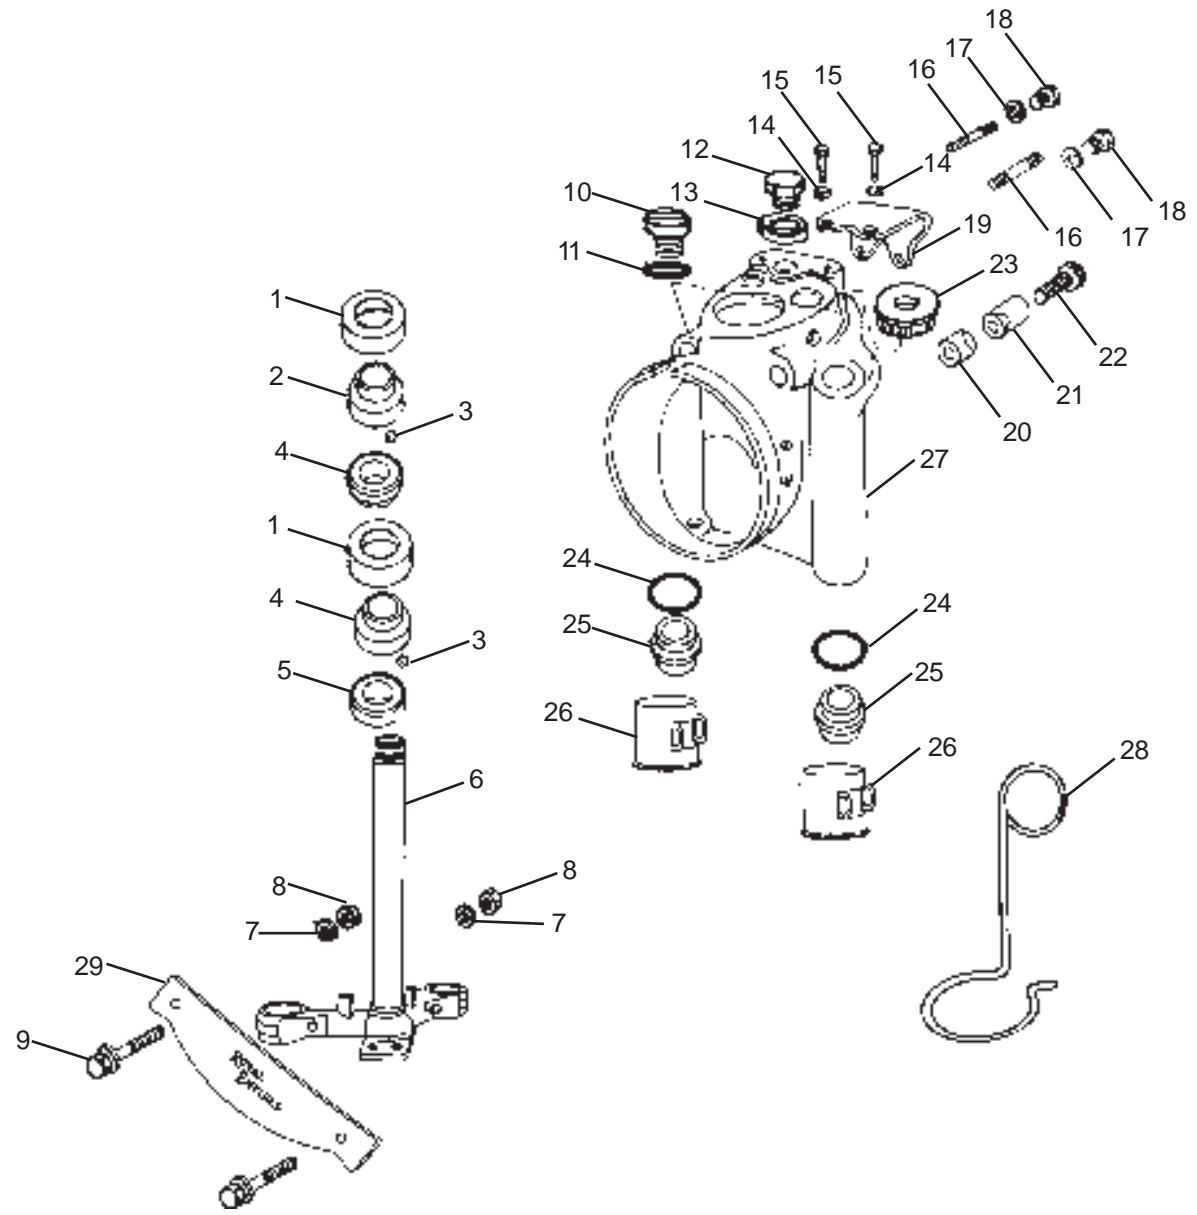

06 - 10 HEADLAMP CASING

A1

Key Nos.
2, 3 (38 Nos.),
4 (2 Nos), 5

A2

Key Nos.
1 (2 Nos.), 2,
3 (38 Nos),
4 (2 Nos), 5