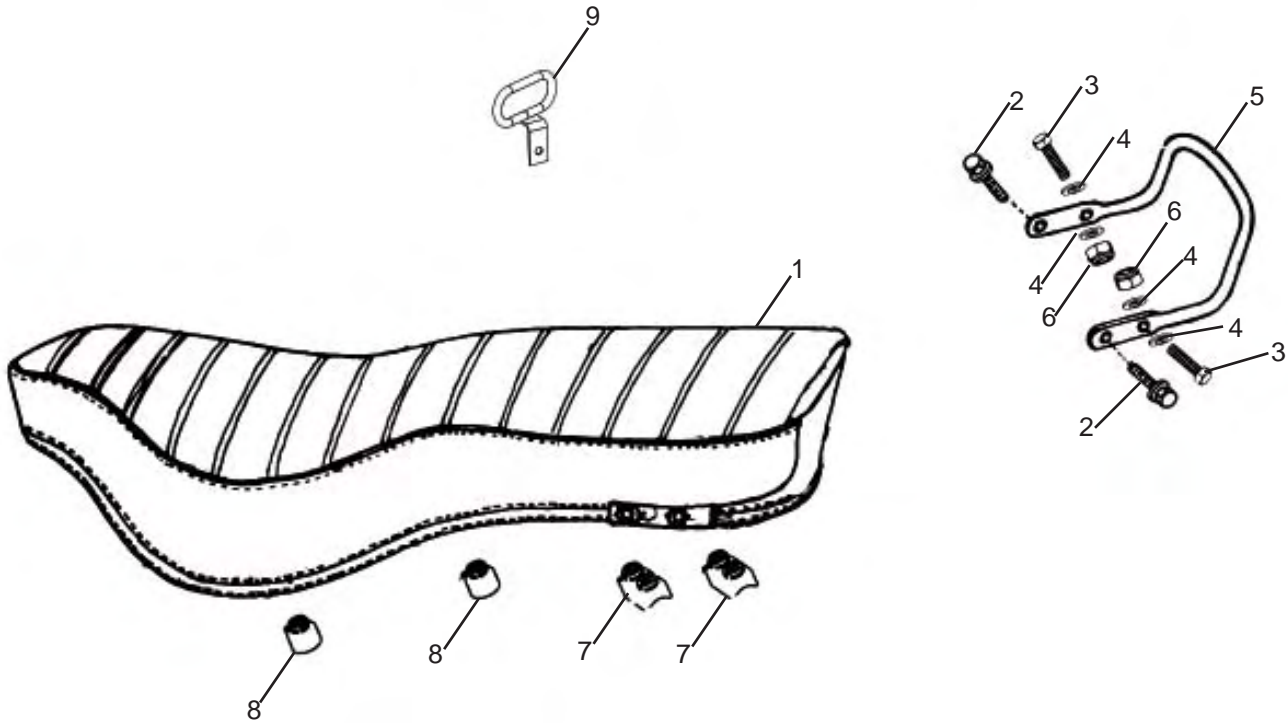

04 - 10 FRAME

Key No.	NEW Part No.	OLD Part No.	Description	Qty	Electra EFI		Remark
					E 5	G 5	
1	801523		Frame Assy	1	●	●	
2	580345		Flanged Hex Bolt, M8X100	2	●	●	
3	801529	580026	Engine Mounting Plate, Rear	2	●	●	
4	580339		Plain Washer	4	●	●	
5	580340		Hex Nylock Nut, M8	4	●	●	
6	801530	580314	Bracket (Piece Mudguard)	1	●	●	
7	580203		Cap – Swing Pivot	2	●	●	
8	145880		Flange Hex Bolt, M8 X 30	2	●	●	
9	580336		Nut M10	1	●	●	
10	580448		Hex Flange Bolt M 10	1	●	●	
11	580114		Hex Bolt (M12 X 270)	1	●	●	
12	580344		Plain Washer, M8	1	●	●	
13	580346		Hex Nut With Nylock M12	1	●	●	Interchangeable on old bikes
14	580341		Hex Flange Bolt	1	●	●	
15	580338		Flanged Hex Bolt, M8 X 120	1	●	●	Interchangeable on old bikes
16	580342		Flanged Hex Bolt	1	●	●	
17	801527		Engine Mounting Plate – LH	1	●	●	
18	801528		Engine Mounting Plate – RH	1	●	●	
19	580343		Hex Nylock Nut	1	●	●	
20	581128		Bracket, Pump Relay	1	●	●	Interchangeable on old bikes
21	801538	581019	ECU Carrier Assembly	1	●	●	
22	140129		Lock Washer	2	●	●	
23	141061		Punched Washer 6.4	2	●	●	
24	142274		Hex Screw M6 X 16	1	●	●	
25	143498		Hex Screw M6 X 25	1	●	●	
26	521089		Strap, ECU Assembly	1	●	●	

04 - 20 SEAT ASSEMBLY