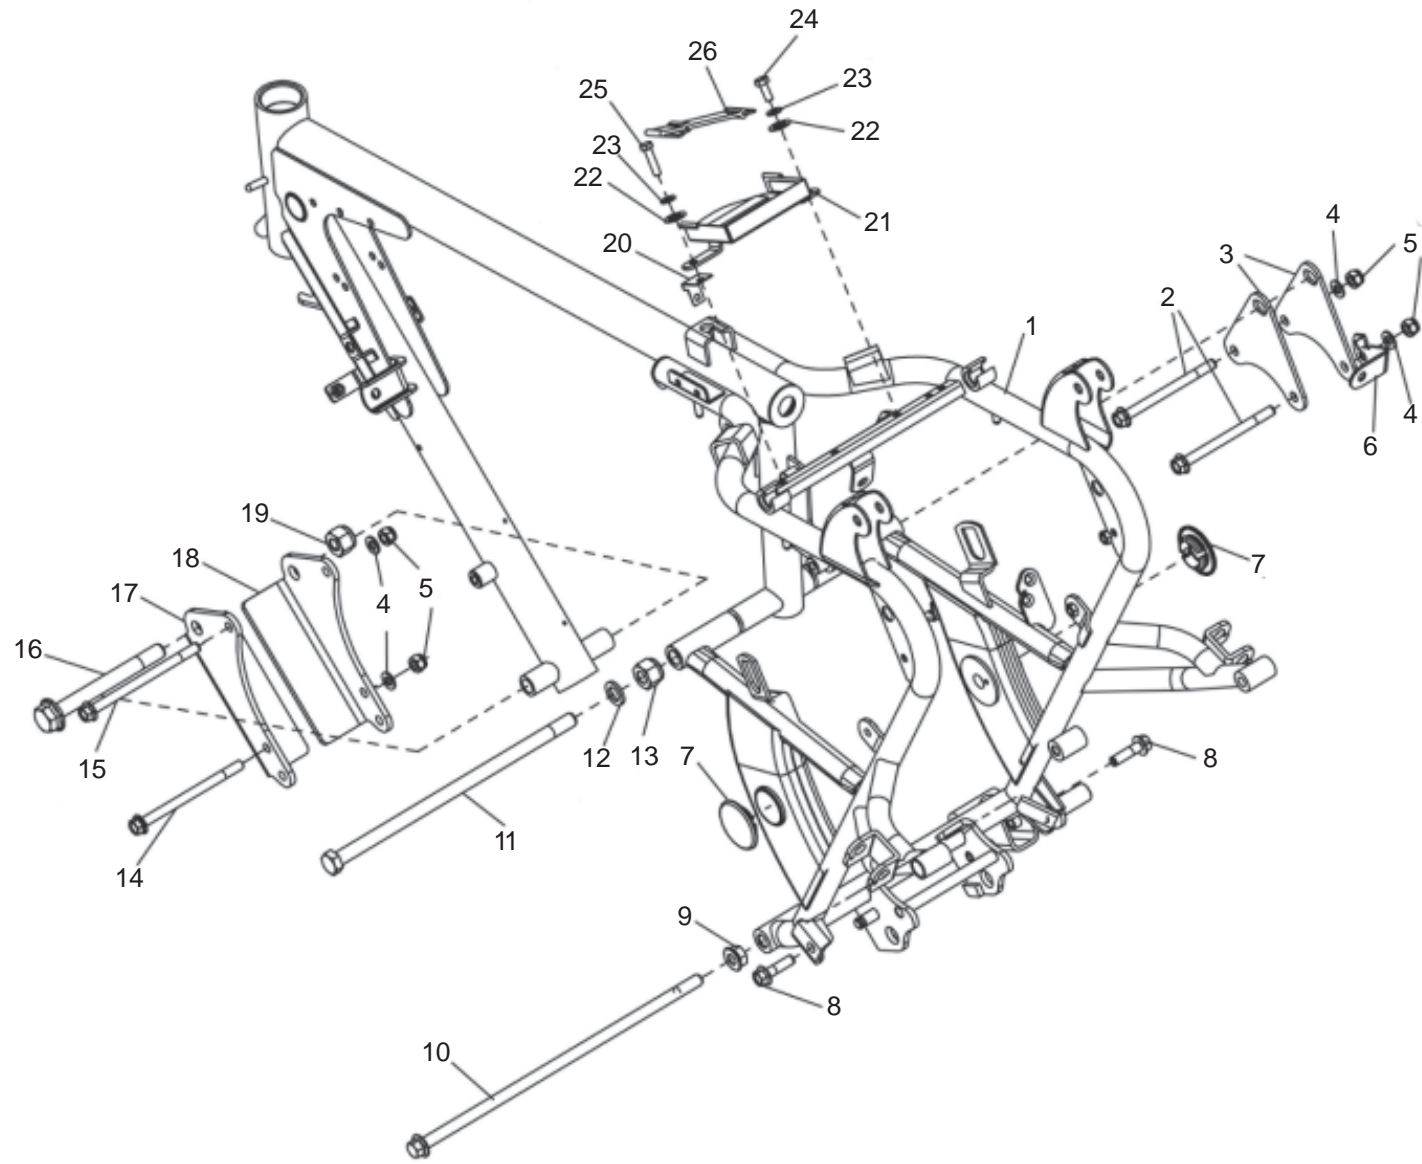

04 - 10 FRAME

04 - 10 FRAME

Key No.	NEW Part No.	OLD Part No.	Description	Qty	Electra EFI		Remark
					E 5	G 5	
1	801523		Frame Assy	1	●	●	
2	580345		Flanged Hex Bolt, M8X100	2	●	●	
3	801529	580026	Engine Mounting Plate, Rear	2	●	●	
4	580339		Plain Washer	4	●	●	
5	580340		Hex Nylock Nut, M8	4	●	●	
6	801530	580314	Bracket (Piece Mudguard)	1	●	●	
7	580203		Cap – Swing Pivot	2	●	●	
8	145880		Flange Hex Bolt, M8 X 30	2	●	●	
9	580336		Nut M10	1	●	●	
10	580448		Hex Flange Bolt M 10	1	●	●	
11	580114		Hex Bolt (M12 X 270)	1	●	●	
12	580344		Plain Washer, M8	1	●	●	
13	580346		Hex Nut With Nylock M12	1	●	●	Interchangeable on old bikes
14	580341		Hex Flange Bolt	1	●	●	
15	580338		Flanged Hex Bolt, M8 X 120	1	●	●	Interchangeable on old bikes
16	580342		Flanged Hex Bolt	1	●	●	
17	801527		Engine Mounting Plate – LH	1	●	●	
18	801528		Engine Mounting Plate – RH	1	●	●	
19	580343		Hex Nylock Nut	1	●	●	
20	581128		Bracket, Pump Relay	1	●	●	Interchangeable on old bikes
21	801538	581019	ECU Carrier Assembly	1	●	●	
22	140129		Lock Washer	2	●	●	
23	141061		Punched Washer 6.4	2	●	●	
24	142274		Hex Screw M6 X 16	1	●	●	
25	143498		Hex Screw M6 X 25	1	●	●	
26	521089		Strap, ECU Assembly	1	●	●