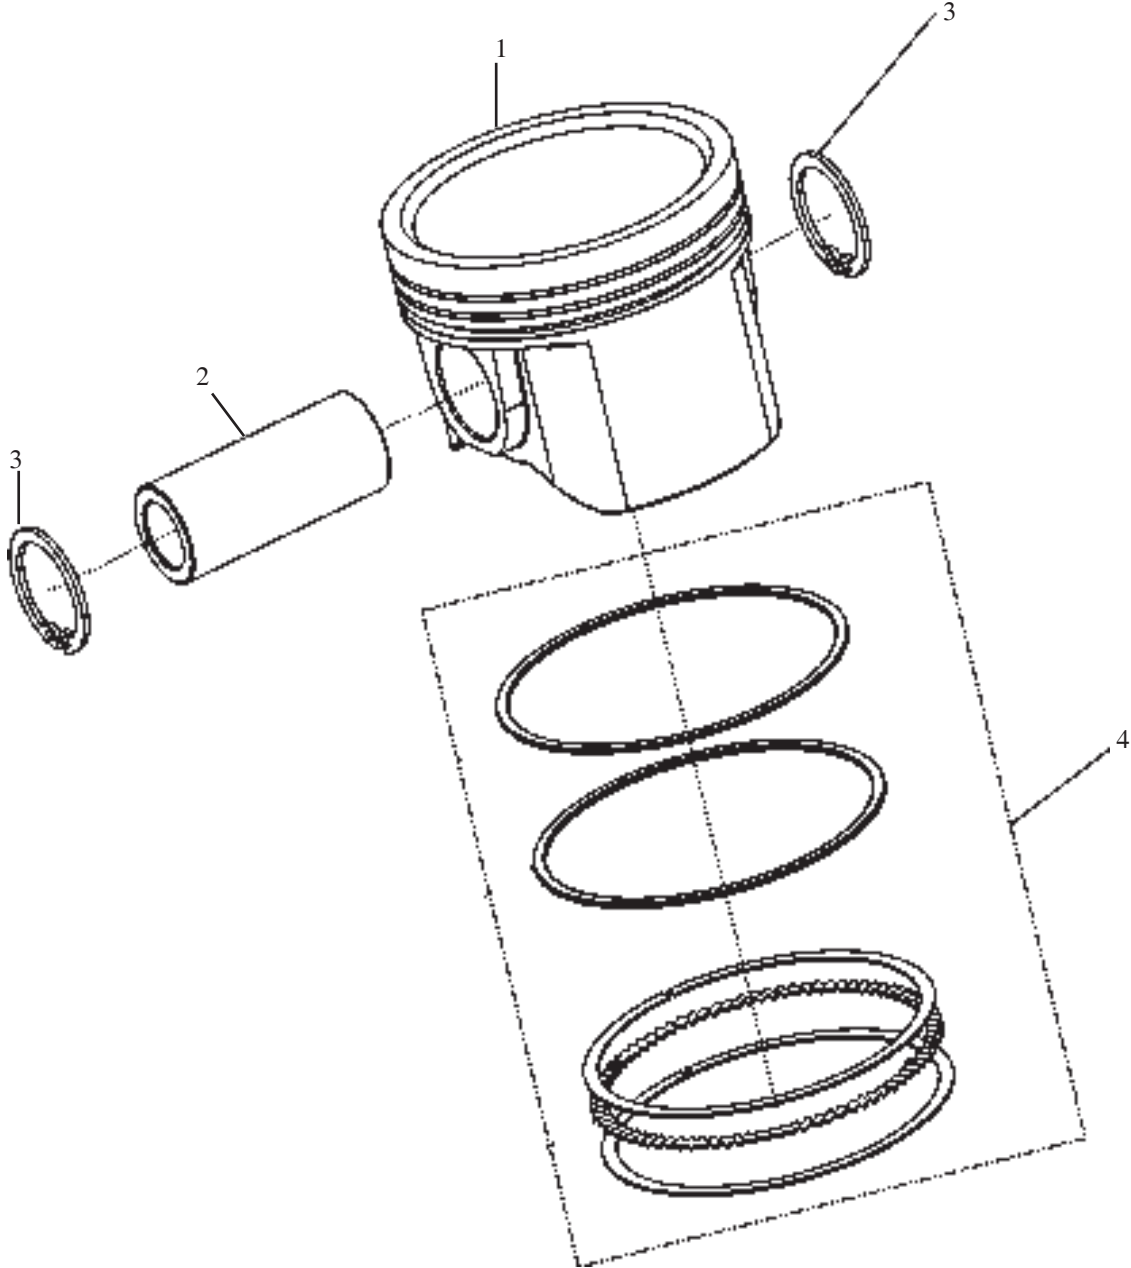

01 - 45 PISTON & RINGS

A1

Key Nos.
1,2,3,4