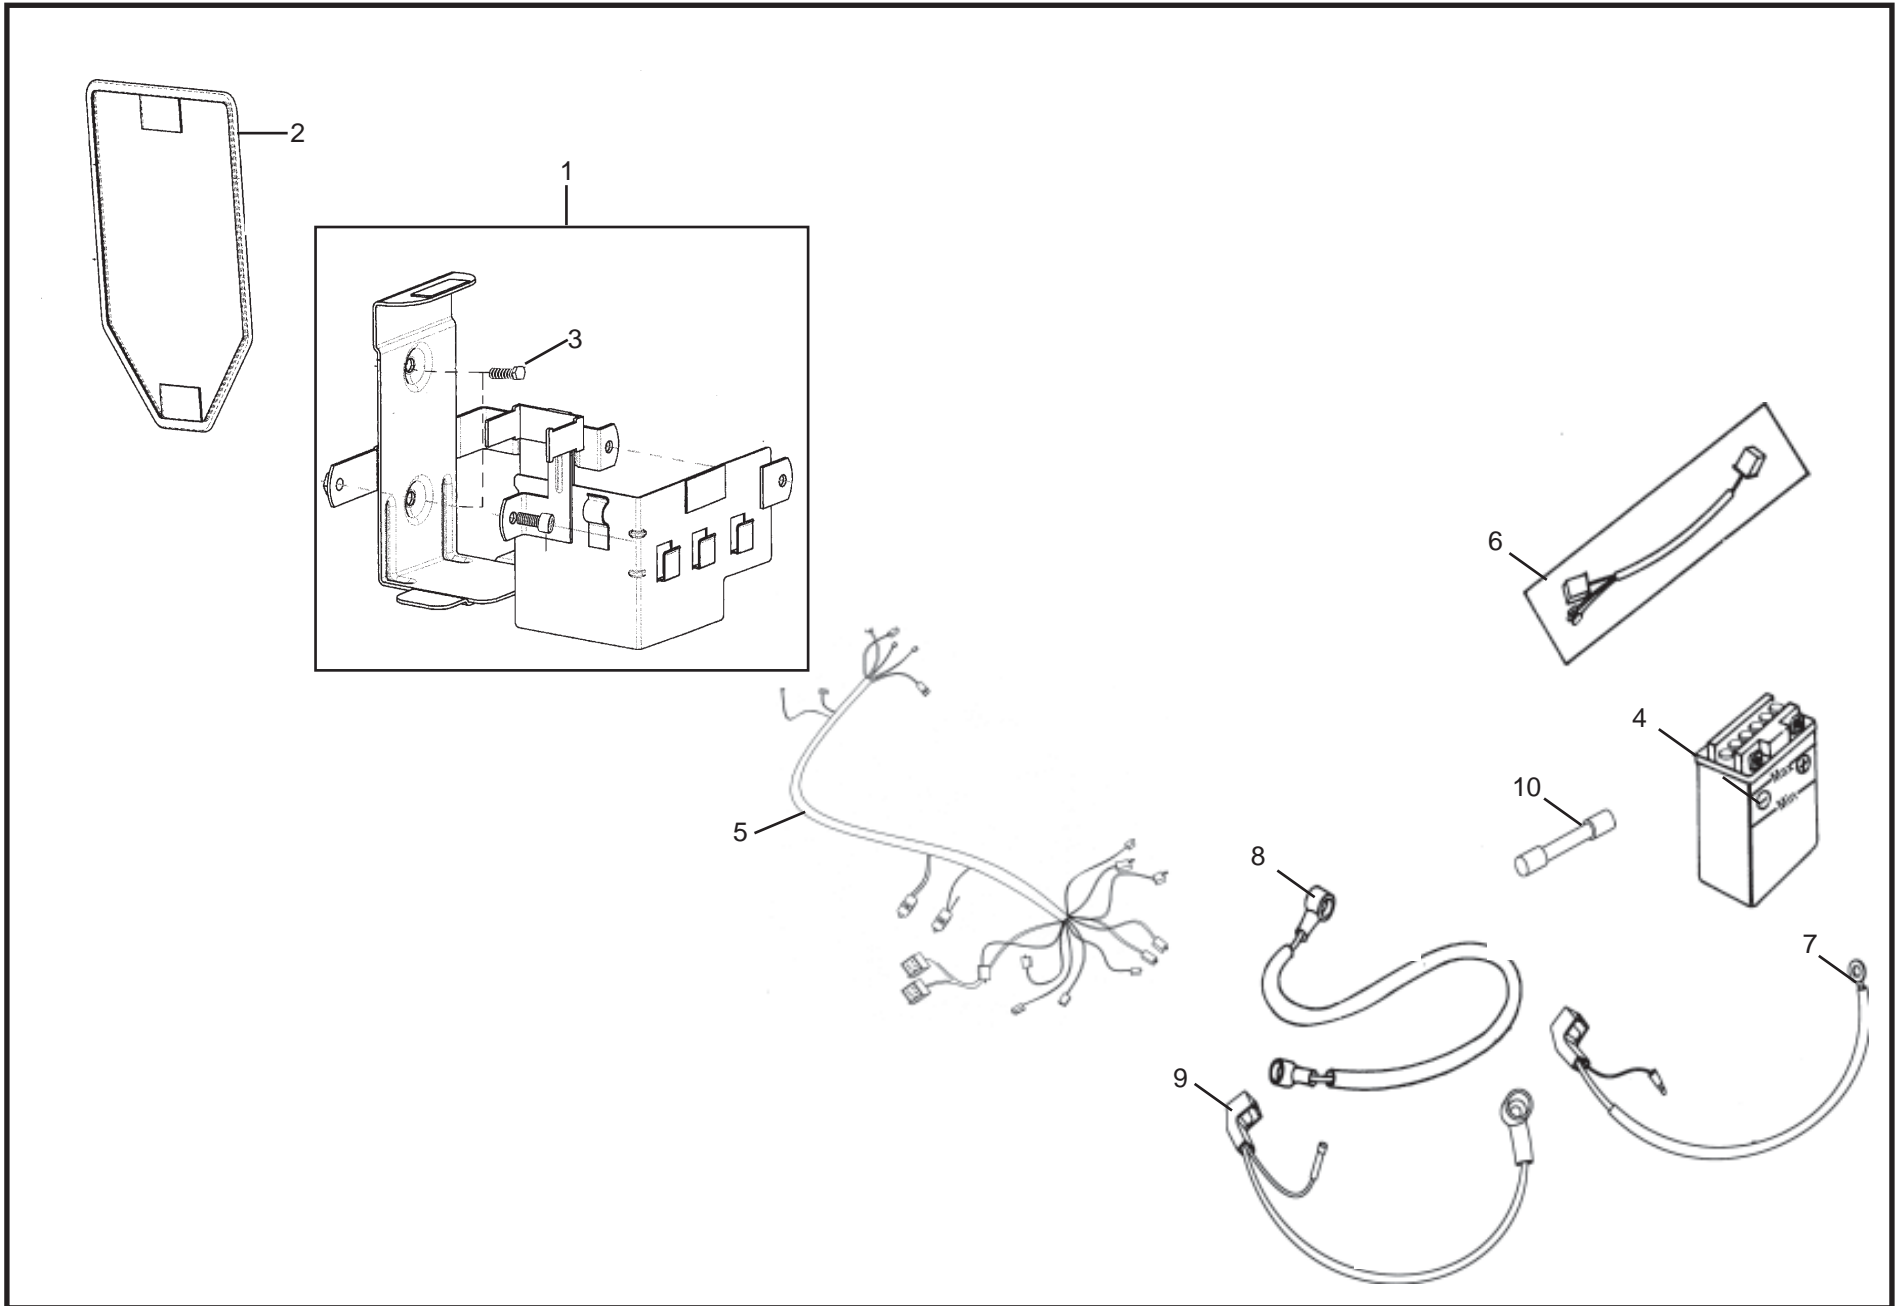

11 - 10 BATTERY CARRIER, BATTERY & WIRING HARNESS