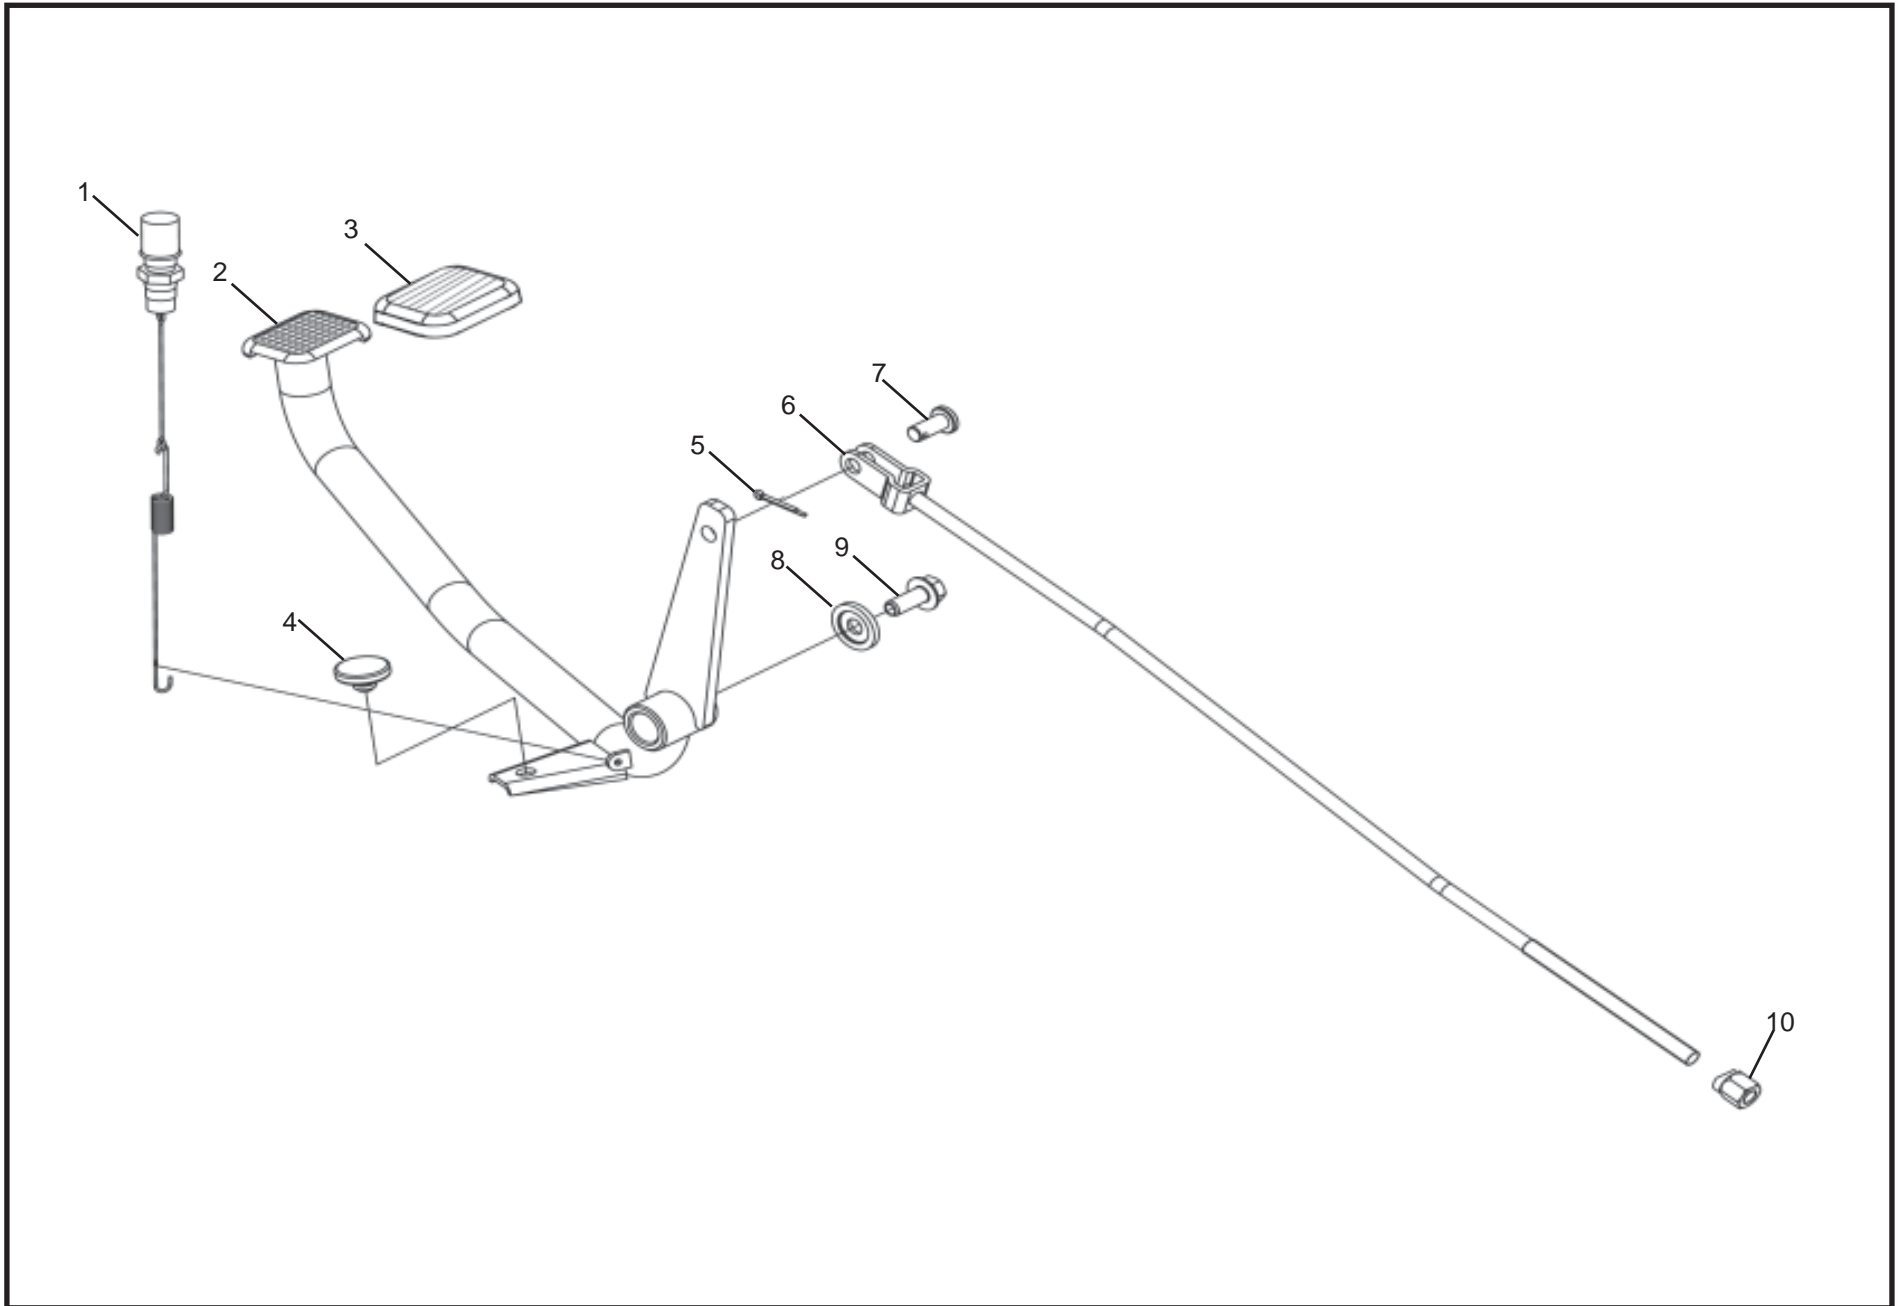

06 - 20 FRONT FORK

A1
Key No's
15 (4 Nos.)
A2, A3
Key No's
All in Group
06-20

06 - 30 SWING ARM ASSEMBLY

A2

Key No's
2,6

06 - 40 REAR SHOCK ABSORBER

07 - 10 BRAKE PEDAL

07 - 20 REAR CHAIN