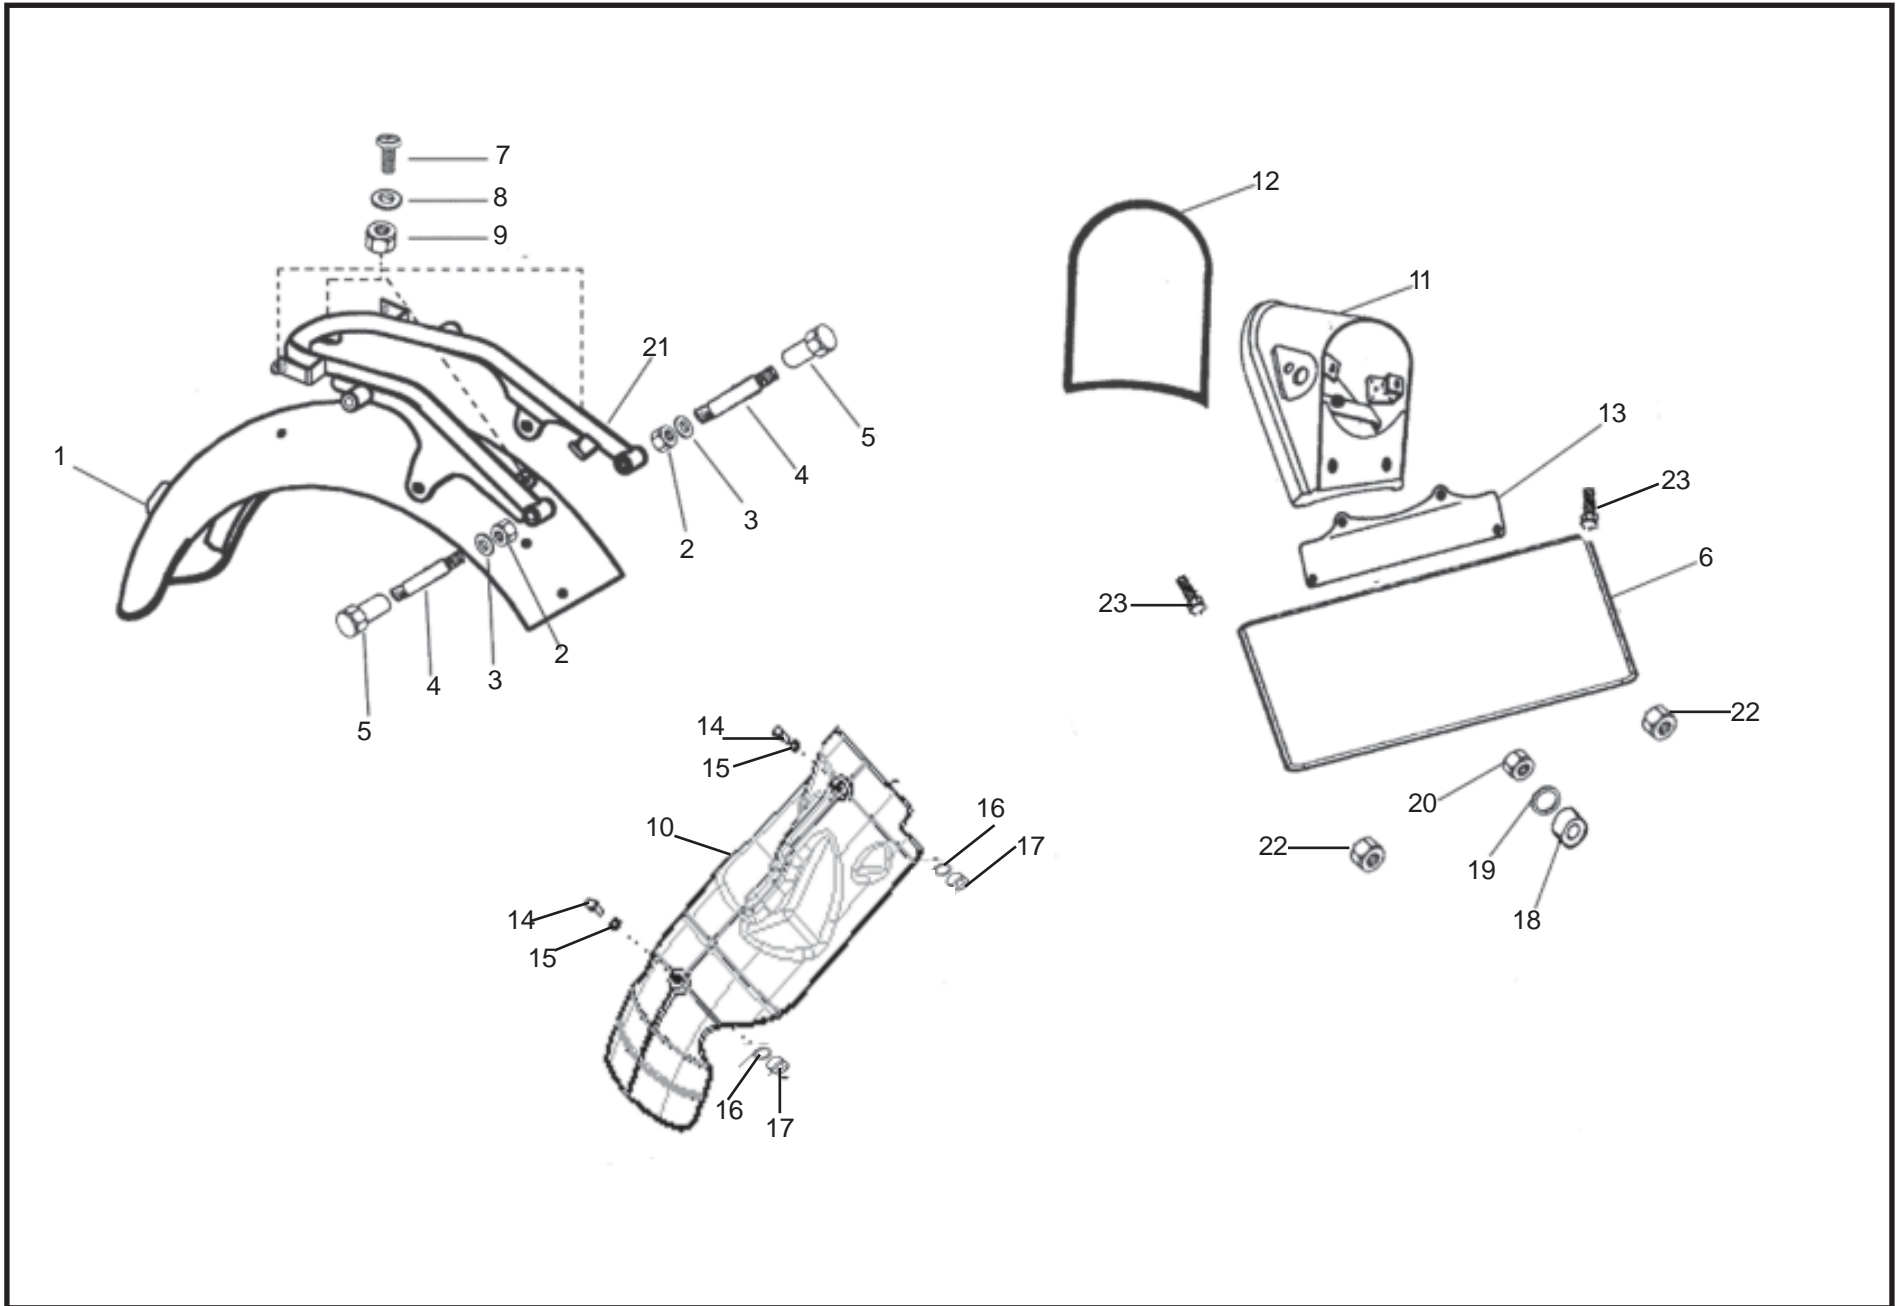

09 - 20 REAR MUDGUARD

Key No.	NEW Part No.	OLD Part No.	Description	Qty	Electra EFI		Remark
					E 5	G 5	
1	843051		Mudguard Rear, Magic Black	1	●		
	836094		Mudguard Rear, Rivera Red	1	●		
	838098		Mudguard Rear, TSA Silver	1	●		
	851005		Mudguard Rear, British Racing Green	1	●		
	849009		Mudguard Rear, Mica Dark Blue	1	●		
	860008		Mudguard Rear - Chrome Plated	1		●	
2	140302		Washer Faced Hex. Nut	2	●	●	
3	142835		Plain Washer	2	●	●	
4	146143		Stud	2	●	●	
5	140402		Washer Faced Hex. Nut	2	●	●	
6	801472		Number Plate , Rear	1	●	●	
7	145882		Screw (Mudguard Screw)	4	●	●	
8	140129		Lock Washer	4	●	●	
9	141306		Nylock Nut	2	●	●	
10	580313		Piece Mudguard	1	●	●	
11	146090		Tail Lamp Bracket	1	●	●	
12	521111		Beading	1	●	●	
13	801289		Number Plate Bracket	1	●	●	
14	143498		Hex Screw M6 X 25	2	●	●	
15	140090		Washer	2	●	●	
16	140383		Washer	2	●	●	
17	141060		Hex Nut M6	2	●	●	
18	170357		Spacer	1	●	●	
19	140129		Lock Washer	1	●	●	
20	141306		Hex. Nut With Nylon Insert	1	●	●	
21	801473		Sub Frame	1	●	●	

09 - 20 REAR MUDGUARD