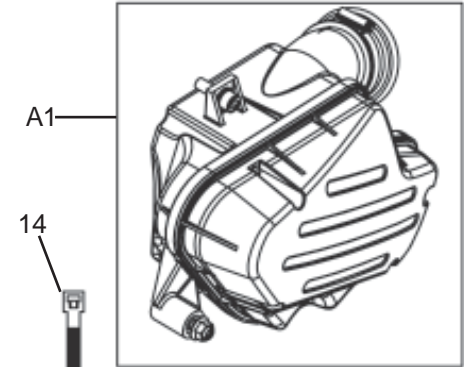

03 - 30 AIRFILTER ASSEMBLY

A1

Key No's
All in Group 03-30

03 - 30 AIRFILTER ASSEMBLY

Key No.	NEW Part No.	OLD Part No.	Description	Qty	Electra EFI		Remark
					E 5	G 5	
1	571133		Silencer Assy	1	●	●	Interchangeable in Old bikes
A1	581004		Air Filter Assy	1	●	●	
1	142095		Slotted Cheese Head Screw M5 X 18	4	●	●	
2	581006		Air Filter - Lid	1	●	●	
3	142182		Hex Nylock Nut	1	●	●	
4	581008		Cover – Filter Element	1	●	●	
5	581007		Air Filter Element	1	●	●	
6	145872		Flanged Hex. Bolt M8 X 10	2	●	●	
7	581005		Air Filter Body	1	●	●	
8	581044		Arrester Comp – Air Filter	1	●	●	
9	500712		Clip Hose	1	●	●	
10	500823		Bellow	1	●	●	
11	111098		Washer , Plain	1	●	●	
12	560506		Hex Socket Head Cap Screw M8 X 25	1	●	●	
13	581009		'O' – Ring	1	●	●	
14	500917		Strap	1	●	●	