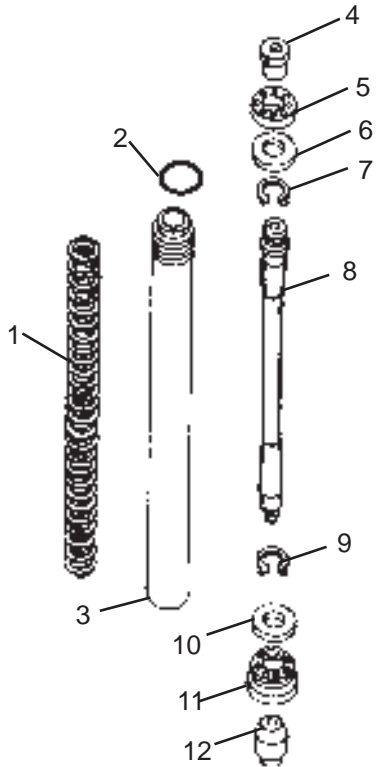

06 - 20 FRONT FORK