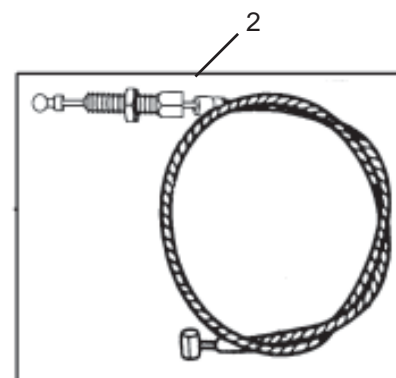

05 - 10 HANDLE BAR CONTROLS

Key No.	NEW Part No.	OLD Part No.	Description	Qty	Electra EFI		Remark
					E 5	G 5	
A1	581082		Handle Bar Assy Complete	1	●	●	
1	581096		Handle Bar Comp	1	●	●	
2	581083		Lever & Holder Assy, LH	1	●	●	
3	581029		Switch Module LH	1	●	●	
4	540117		Rear View Mirror LH	1	●	●	
5	540118		Rear View Mirror RH	1	●	●	
6	521186		Hand Grip LH	1	●	●	
7	521201		Damper Weight	2	●	●	
8	521202		Hex Socket Head Cap Screw M8 X 50	2	●	●	
9	146197		Clutch Lever (LH)	1	●	●	
10	560632		Clutch Switch	1	●	●	
11	147270		Add On Lead, Clutch Switch	1	●	●	
12	581097		Switch Module RH	1	●	●	
13	581098		Grip Comp. Throttle RH	1	●	●	

05 - 20 CONTROL CABLES