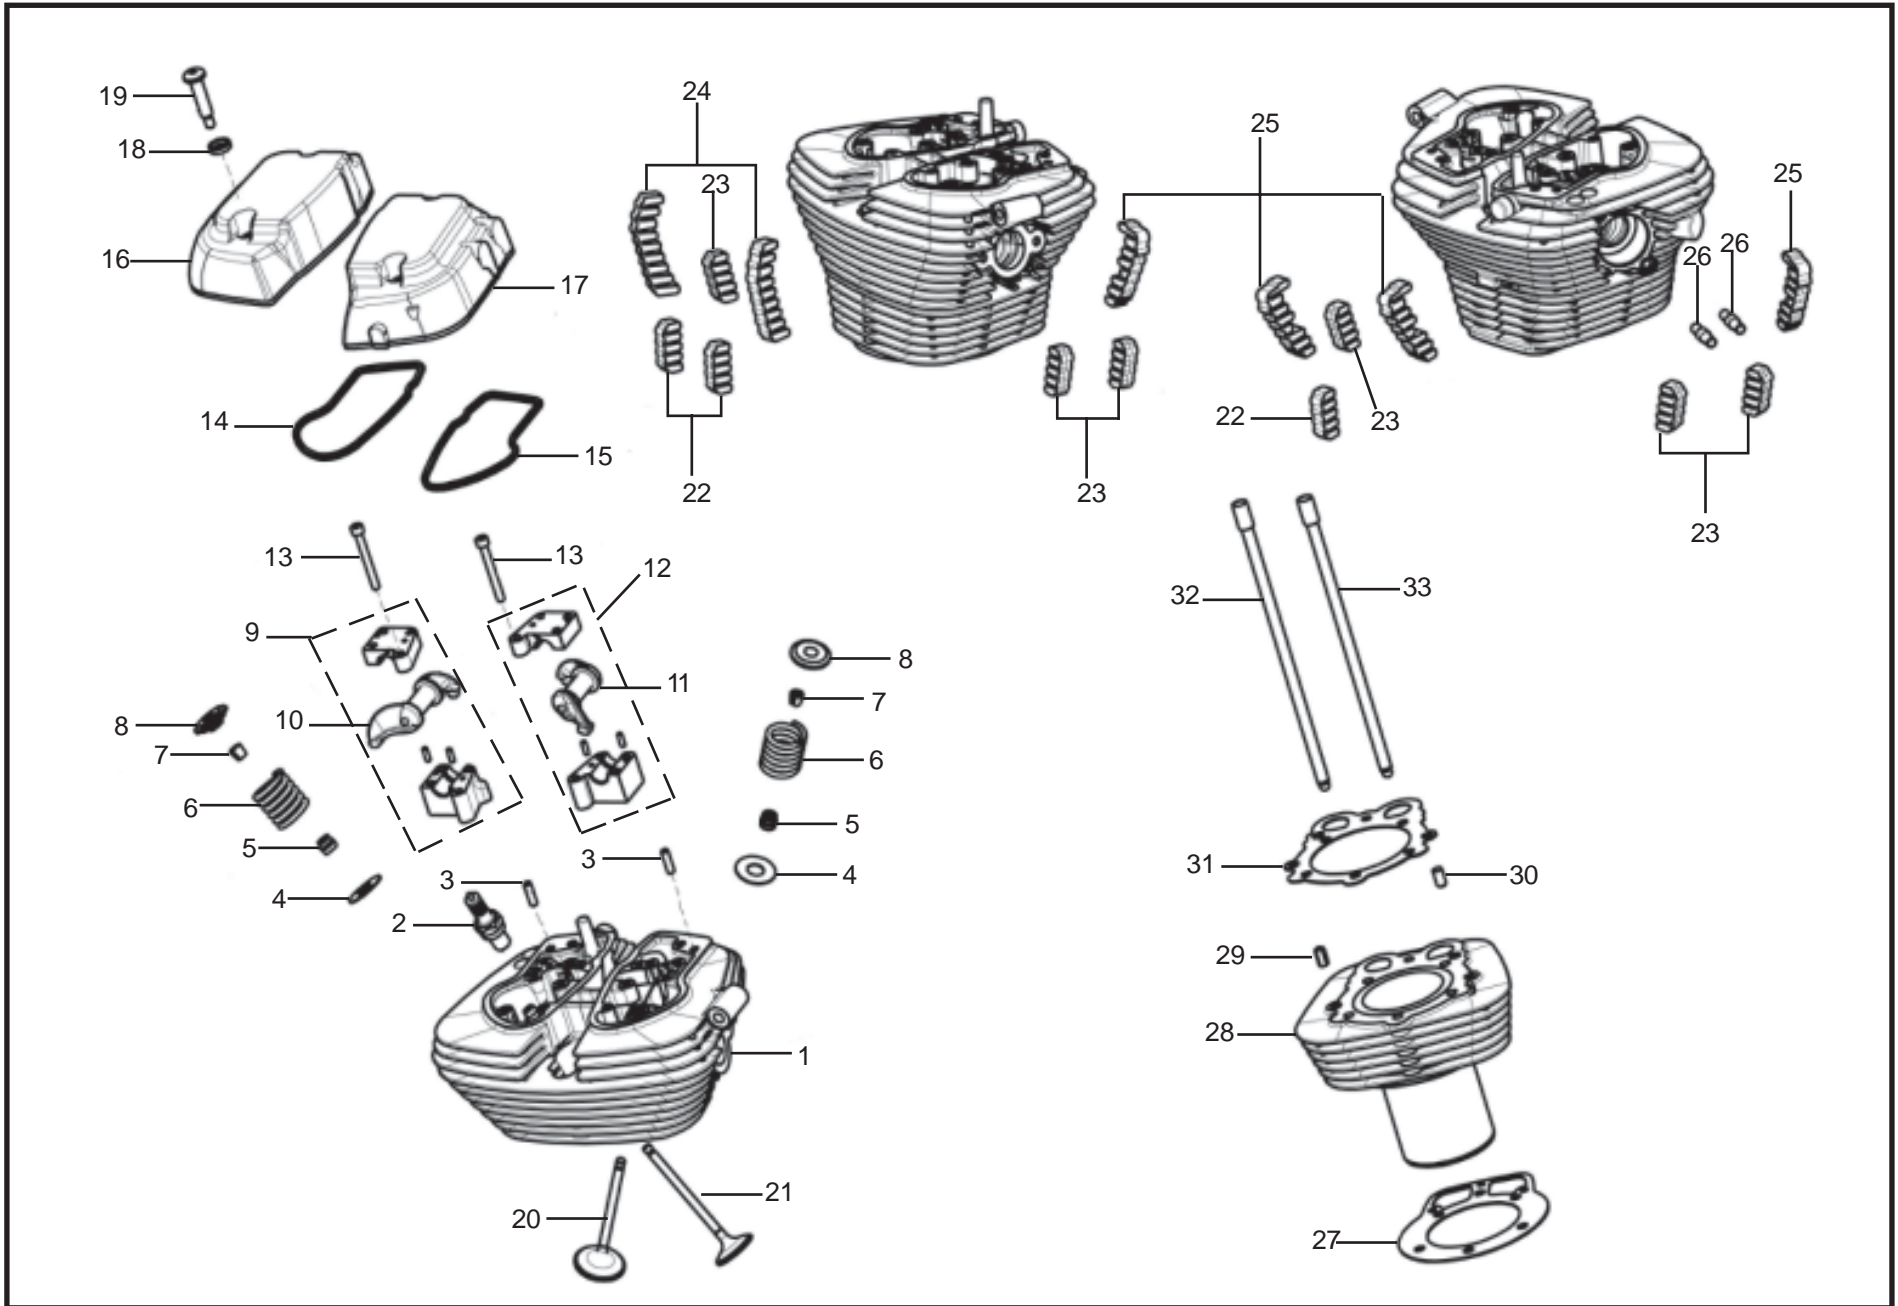

01 - 40 CYLINDER HEAD & BARREL

Key No.	NEW Part No.	OLD Part No.	Description	Qty	Electra EFI		Remark
					E 5	G 5	
1	571095		Cylinder Head Sub Assembly(Cylinder Head,Valve Guide,Valve Seats)	1	●	●	
2	572025		Spark Plug - M 14 – (WR7DDC4)	1	●	●	
3	570298		Dowel (6 mm)	8	●	●	
4	500347		Seat, Spring	2	●	●	
5	500322		Valve Stem Seal	2	●	●	
6	500309		Valve Spring	2	●	●	
7	500307		Split Collar	4	●	●	
8	500352		Retainer, Spring	2	●	●	
9	570533		Rocker Bearing Set, Exhaust	1	●	●	
10	570535		RockerArm, Exhaust	1	●	●	
11	570536		RockerArm, Inlet	1	●	●	
12	570532		Rocker Bearing Set, Inlet	1	●	●	
13	570131		Hex. Socket Head Cap Screw, M6 X 55	8	●	●	
14	570127		Gasket, Rocker Cover Exhaust	1	●	●	
15	570126		Gasket, Rocker Cover Inlet	1	●	●	
16	861006	571085	Rocker Cover - Exhaust	1	●	●	
17	861005	571067	Rocker Cover - Inlet	1	●	●	
18	571118		Washer-Seal	4	●	●	
19	571117		Hex Head Screw - Rocker Cover	4	●	●	
20	571035		Valve Exhaust	1	●	●	
21	571034		Valve Inlet	1	●	●	
22	570480		Damper Pad - Cylinder Barrel	3	●	●	
23	570482		Damper Pad - Cylinder Barrel Tapper	6	●	●	
24	570478		Damper Pad LH - Cylinder Head	2	●	●	
25	570479		Damper Pad RH - Cylinder Head	4	●	●	
26	570489	500339	Stud, Exhaust	2	●	●	Interchangeable on old bikes

01 - 40 CYLINDER HEAD & BARREL