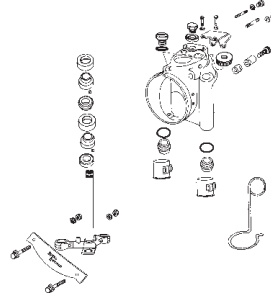

Page
68

05-30 CALIPER ASSEMBLY

Page
70

05-40 MASTER CYLINDER ASSEMBLY

Page
72

06-10 HEAD LAMP CASING

Page
74

06-20 FRONT FORK