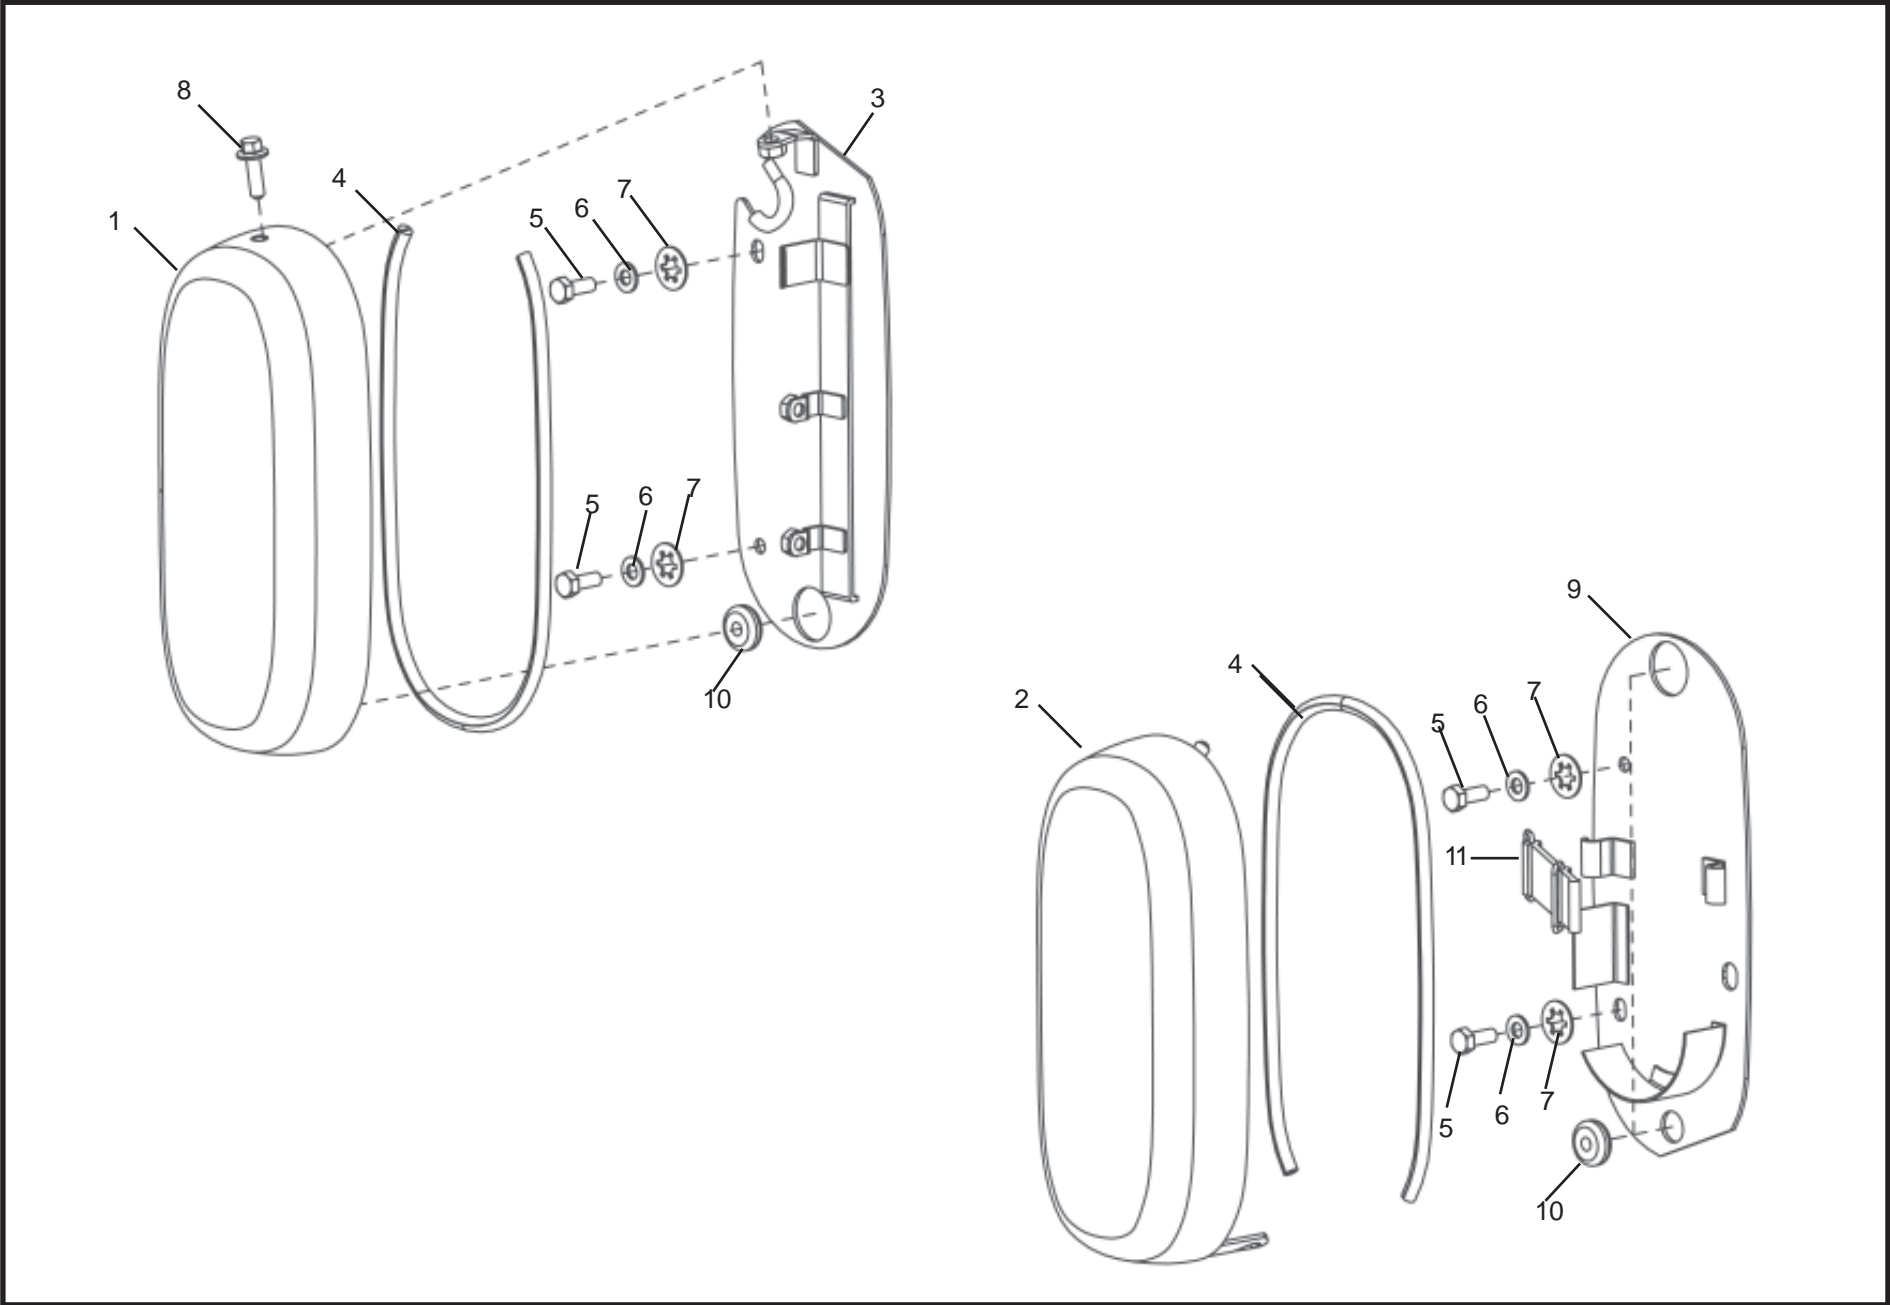

10 - 20 SIDE DECOR LH & RH