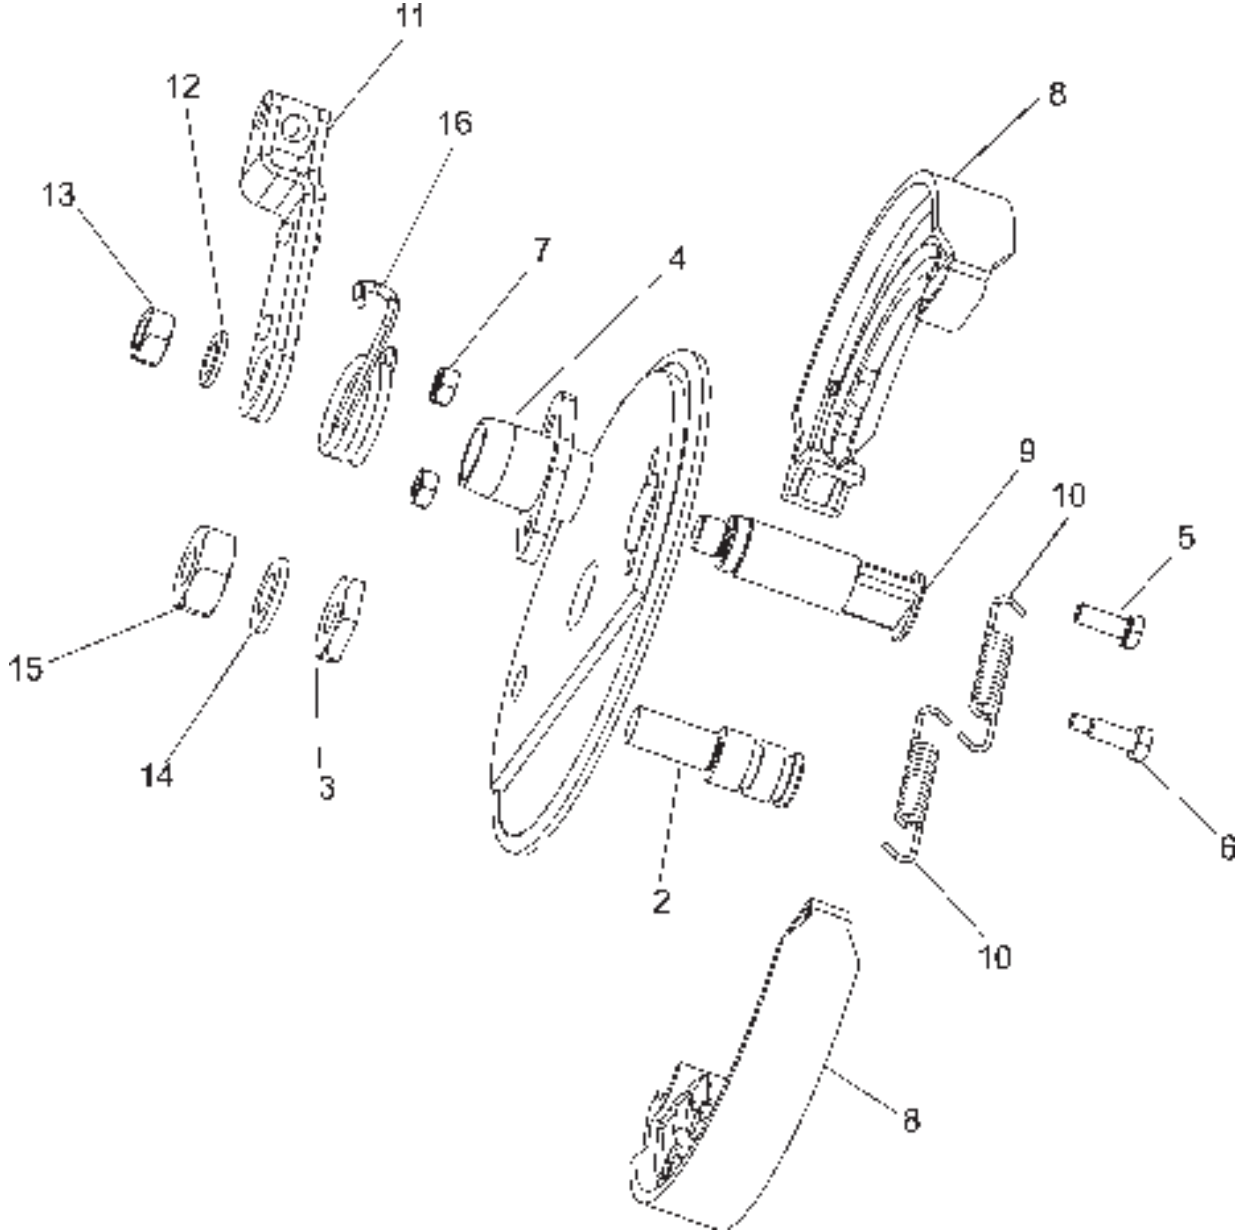

08 - 30 REAR BRAKE

A1

Key Nos.
All in Group 08-30