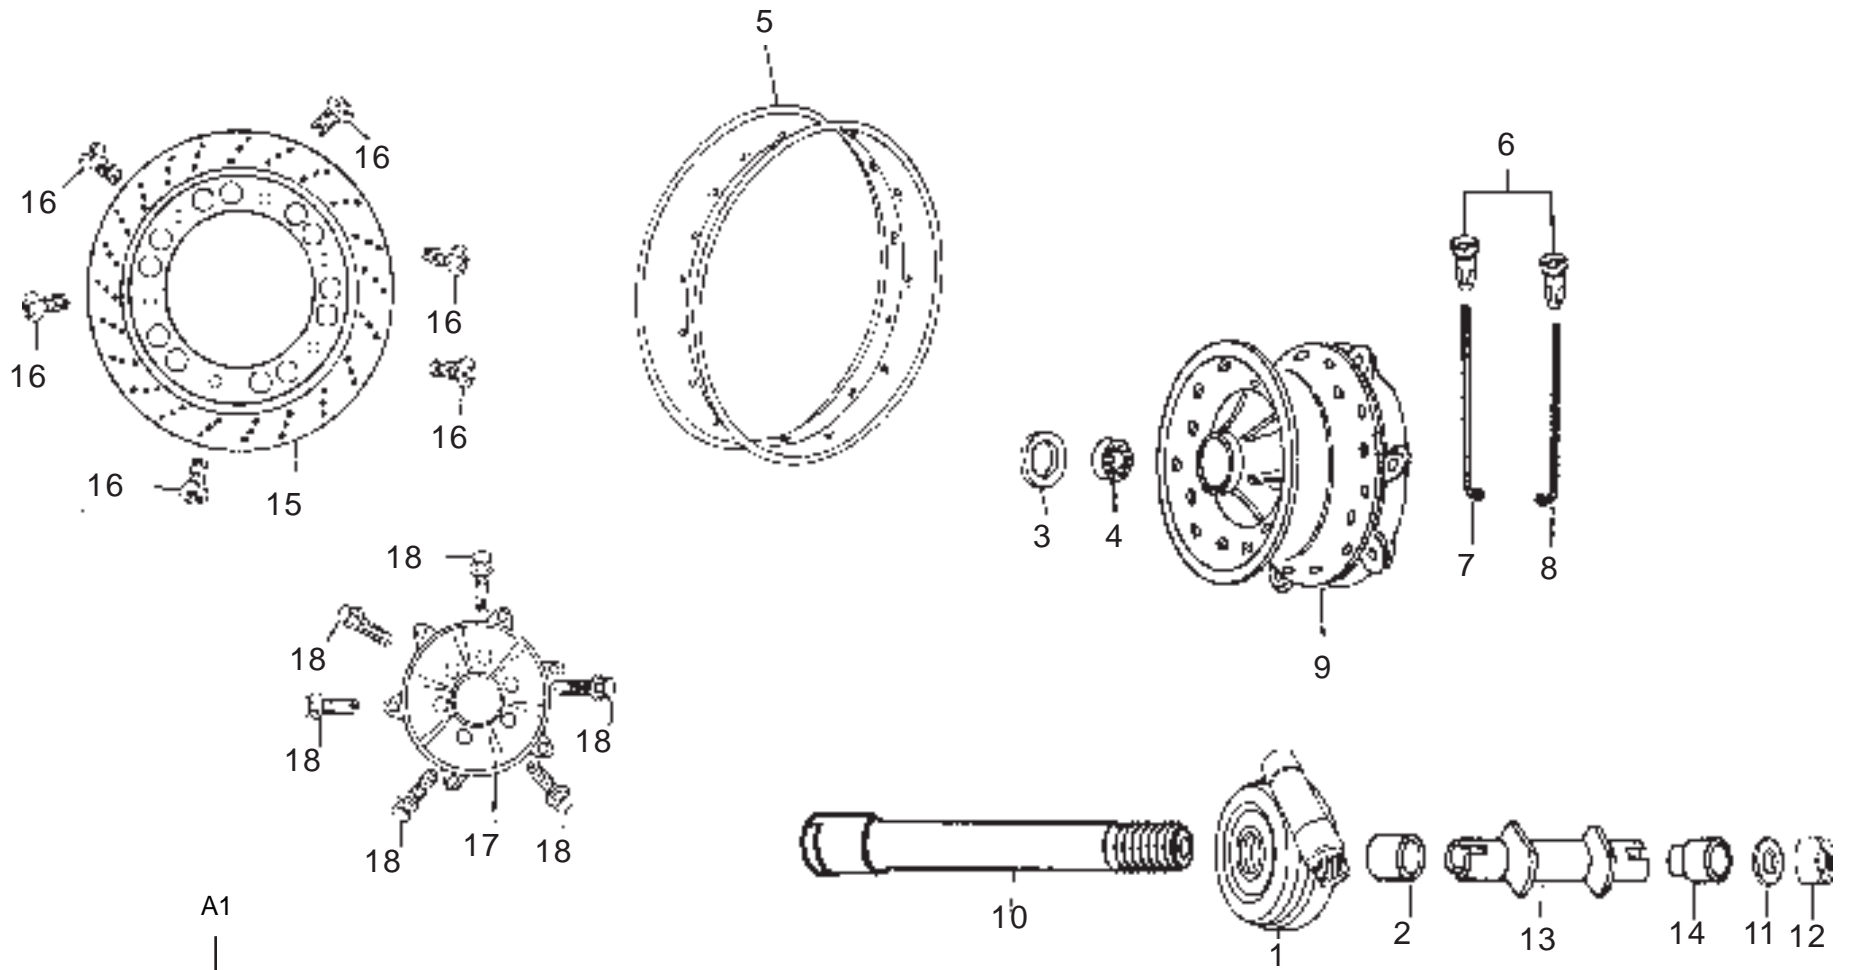

08 - 10 FRONT WHEEL

A1

Key Nos.
All Except 1,2,10,11,12,14