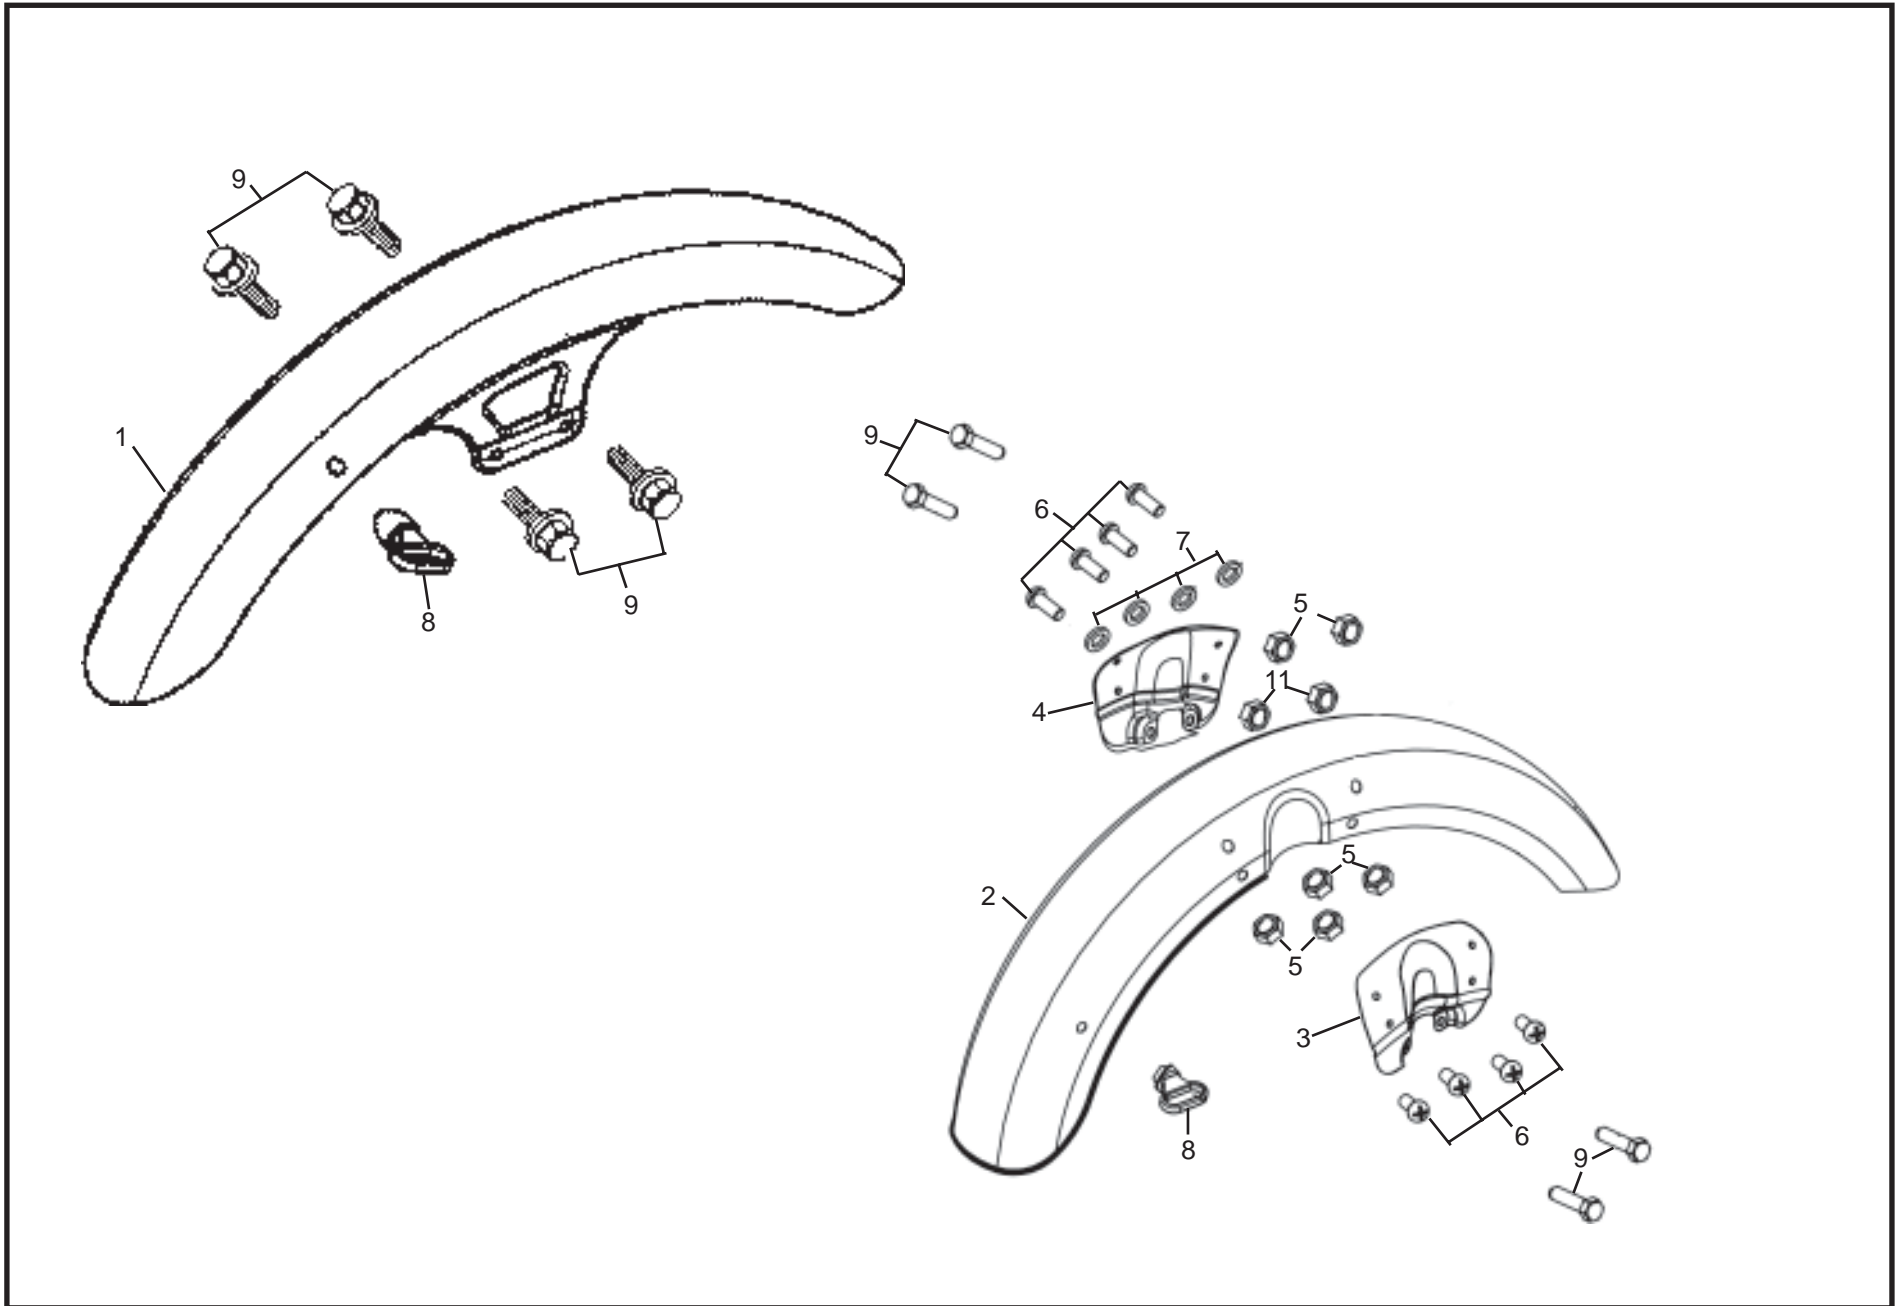

08 - 30 REAR BRAKE

Key No.	NEW Part No.	OLD Part No.	Description	Qty	Electra EFI		Remark
					E 5	G 5	
A 1	581157		Cover Plate Assembly Complete	1	●	●	
1	801540		Cover Plate Assembly Painted	1	●	●	
2	580362		Shoe Pin	1	●	●	
3	580310		Lock Nut	1	●	●	
4	145088		Bush	1	●	●	
5	145089		Hex Screw M6 X 16	1	●	●	
6	143498		Hex Screw M6 X 25	1	●	●	
7	145091		Hex. Thin Nut M6X1	2	●	●	
8	144274		Brake Shoe Assy	2	●	●	
9	580363		Operating Cam	1	●	●	
10	124313		Spring - Brake Shoe	2	●	●	
11	580364		Lever Assy	1	●	●	
12	580365		Spring Washer	1	●	●	
13	580366		Nut	1	●	●	
14	580367		Washer	1	●	●	
15	580368		Hex Nut M12 X 1.25	1	●	●	
16	580139		Spring Rear Brake	1	●	●	

09 - 10 FRONT MUDGUARD