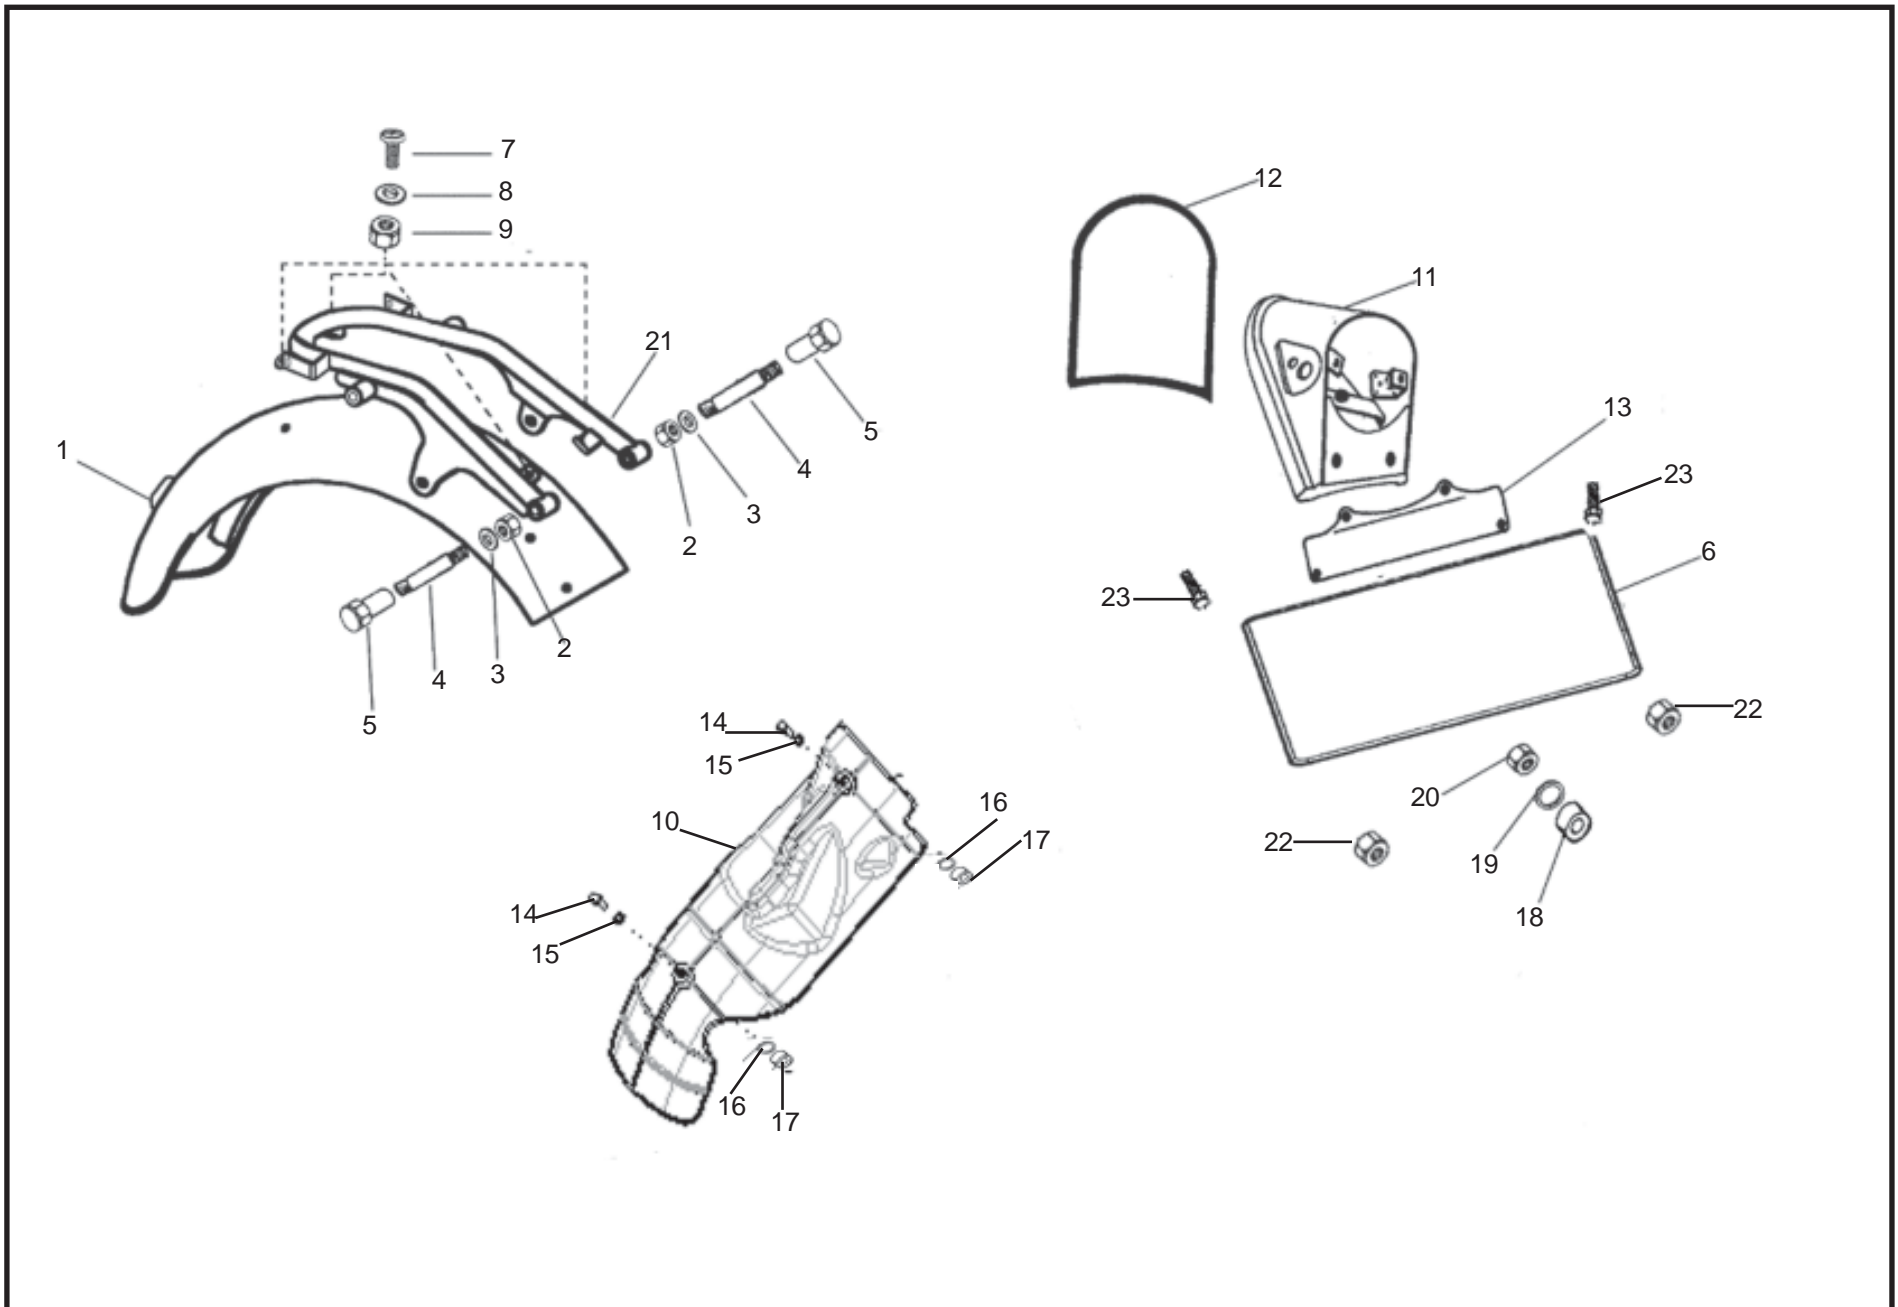

09 - 20 REAR MUDGUARD

09 - 20 REAR MUDGUARD

Key No.	NEW Part No.	OLD Part No.	Description	Qty	Electra EFI		Remark
					E 5	G 5	
1	843051		Mudguard Rear, Magic Black	1	●		
	836094		Mudguard Rear, Rivera Red	1	●		
	838098		Mudguard Rear, TSA Silver	1	●		
	851005		Mudguard Rear, British Racing Green	1	●		
	849009		Mudguard Rear, Mica Dark Blue	1	●		
	860008		Mudguard Rear - Chrome Plated	1		●	
2	140302		Washer Faced Hex. Nut	2	●	●	
3	142835		Plain Washer	2	●	●	
4	146143		Stud	2	●	●	
5	140402		Washer Faced Hex. Nut	2	●	●	
6	801472		Number Plate , Rear	1	●	●	
7	145882		Screw (Mudguard Screw)	4	●	●	
8	140129		Lock Washer	4	●	●	
9	141306		Nylock Nut	2	●	●	
10	580313		Piece Mudguard	1	●	●	
11	146090		Tail Lamp Bracket	1	●	●	
12	521111		Beading	1	●	●	
13	801289		Number Plate Bracket	1	●	●	
14	143498		Hex Screw M6 X 25	2	●	●	
15	140090		Washer	2	●	●	
16	140383		Washer	2	●	●	
17	141060		Hex Nut M6	2	●	●	
18	170357		Spacer	1	●	●	
19	140129		Lock Washer	1	●	●	
20	141306		Hex. Nut With Nylon Insert	1	●	●	
21	801473		Sub Frame	1	●	●