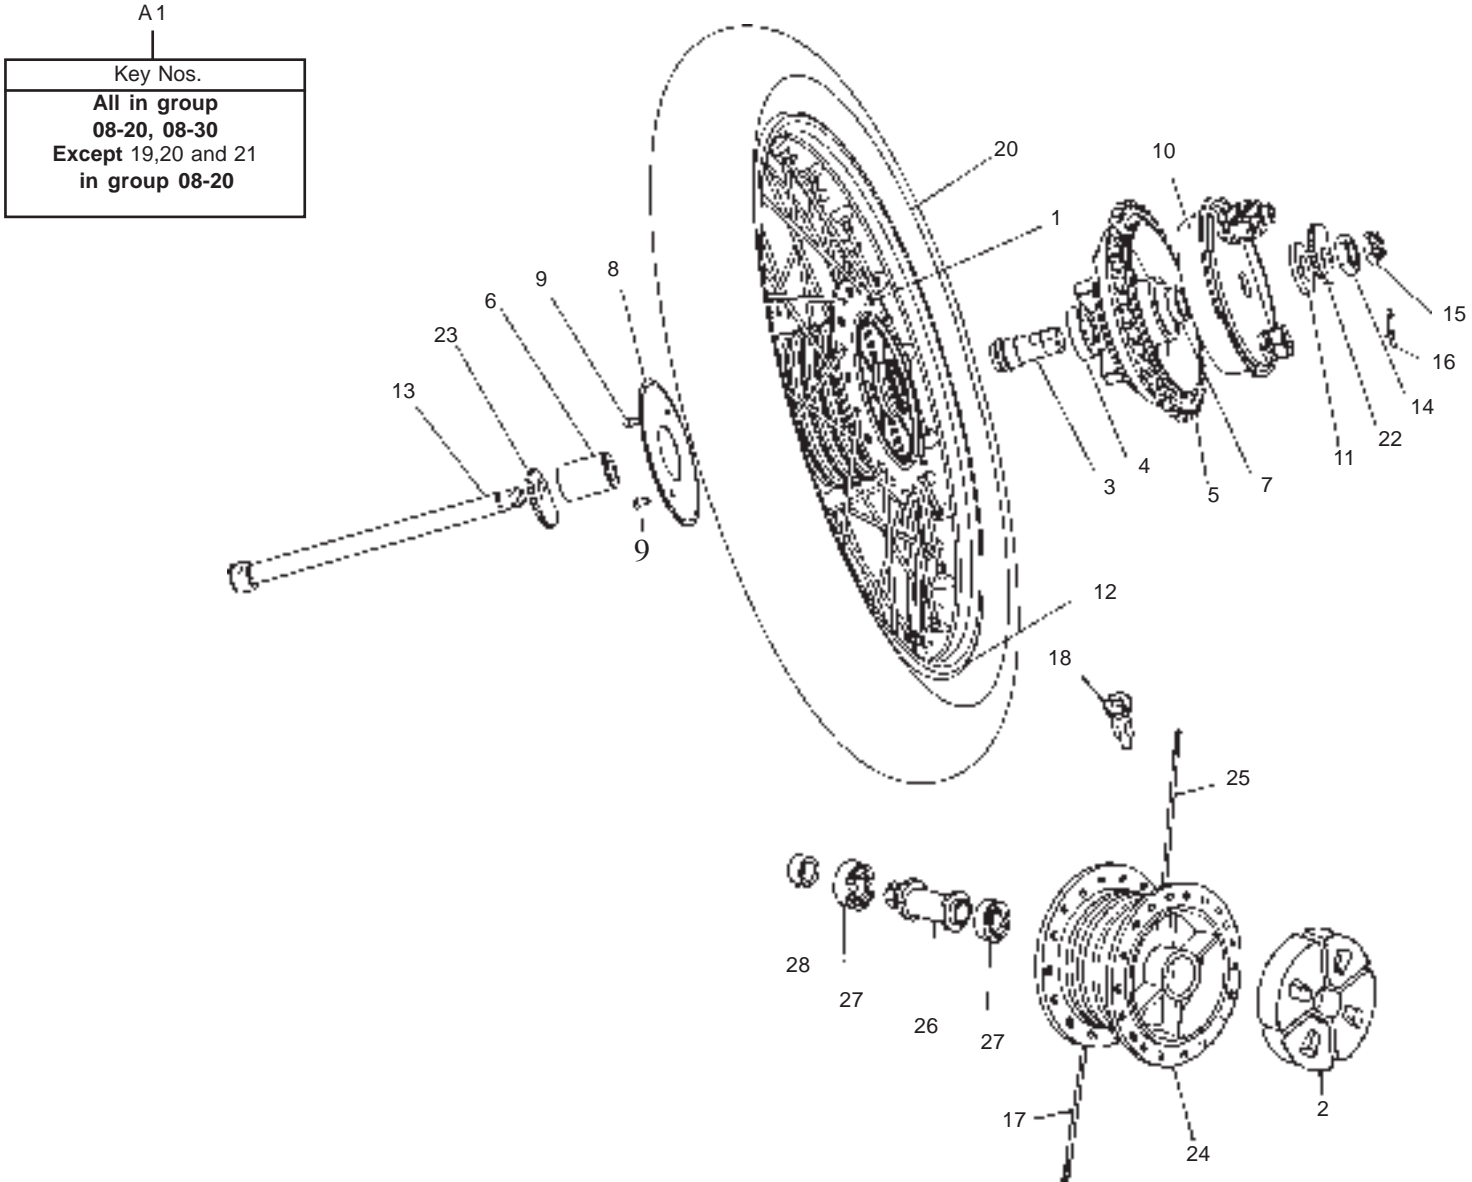

08 - 20 REAR WHEEL

Key No.	NEW Part No.	OLD Part No.	Description	Qty	Electra EFI		Remark
					E 5	G 5	
A1	581075		Rear Wheel Assembly	1	●		
	581506		Rear Wheel Assembly	1		●	
1	170547		Hub Assembly	1	●	●	
2	144471		Cushion Rubber	4	●	●	
3	580355		Spindle, Short	1	●	●	
4	145553		Bearing 6005 C3	1	●	●	
5	801041	141111	Sprocket Drum	1	●	●	
6	580311		Spacer	1	●	●	
7	580356		Distance Piece	1	●	●	
8	804005	141123	Cover	1	●	●	
9	580370		Slotted Cheese Head Screw	2	●	●	
10	581157		Cover Plate Assembly-Complete	1	●	●	
11	580309		Spacer-Coverplate	1	●	●	
12	146949		Wheel Rim 2.15 X 19"	1	●		
12	141133		Wheel Rim WM 1.85-19	1		●	
13	580308		Spindle, Long	1	●	●	
14	580359		Hex. Lock Nut	1	●	●	
15	580360		Hex. Castle Nut	1	●	●	
16	580361		Split Pin	1	●	●	
17	146951		Spoke Outer	20	●		
17	143792		Spoke Outer	20		●	
18	143885		Nipple	40	●	●	
19	140355		Rim Tape	1	●	●	
20	147466		Rear Tyre 100 / 90	1	●		
	142647		Rear Tyre 3.5 X 19"	1		●	
21	110280		Tube, (Tyre)	1	●	●	

08 - 20 REAR WHEEL